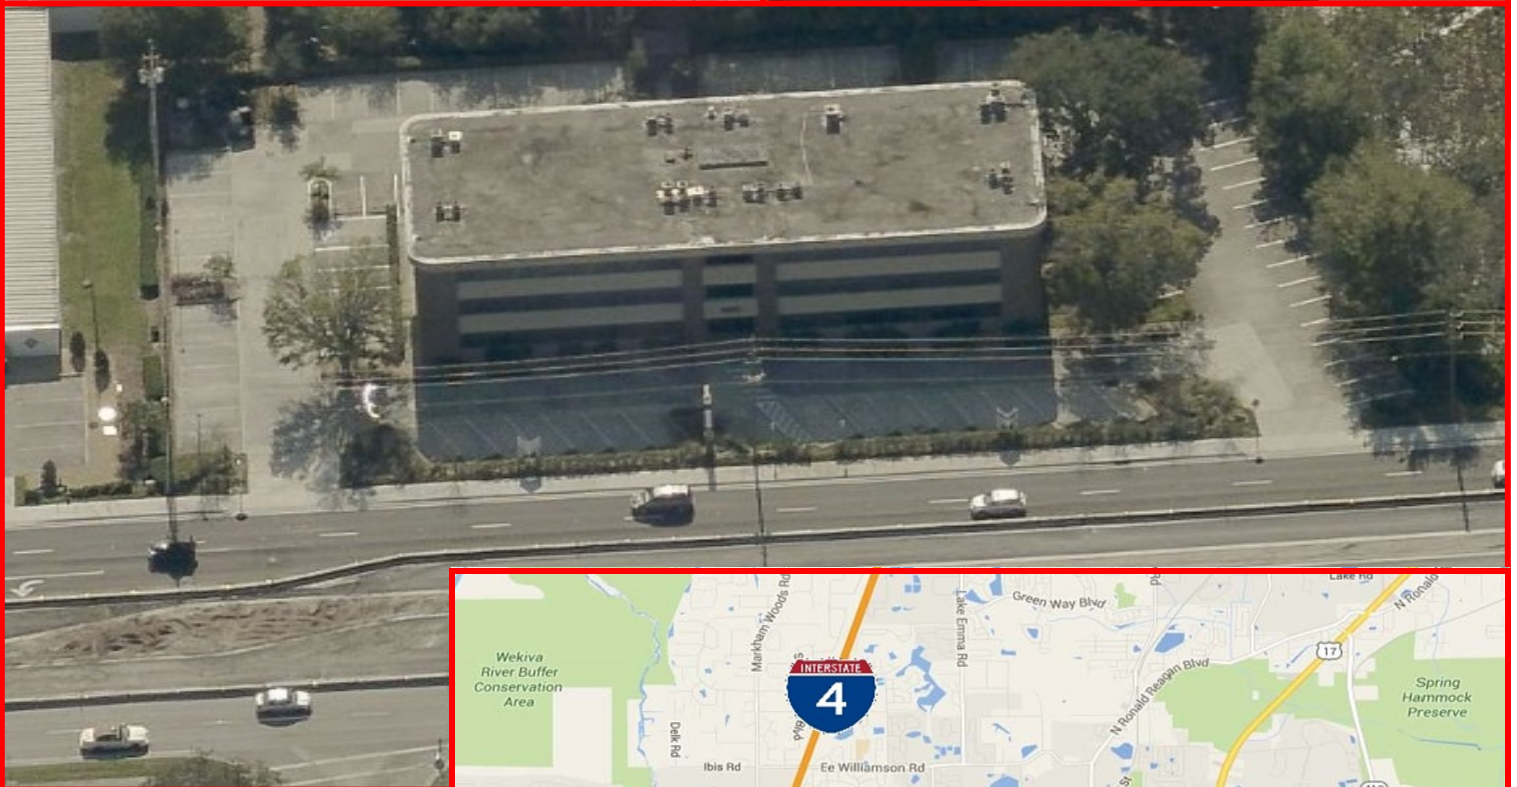

**FOR
LEASE**

1200 Center Office Building

1200 W. SR 434
Longwood, FL 32750

CONTACT

David Mander
407.415.6754 mobile
DavidM@ResultsREPartners.com

Vincent F. Wolle, CCIM, SIOR
407.448.1823 mobile
CREManager@Gmail.com

This information is from sources we deem reliable and is subject to prior sale, lease, withdrawal without notice, or change in prices, rates, or conditions. No representation is made as to the accuracy of any information furnished.