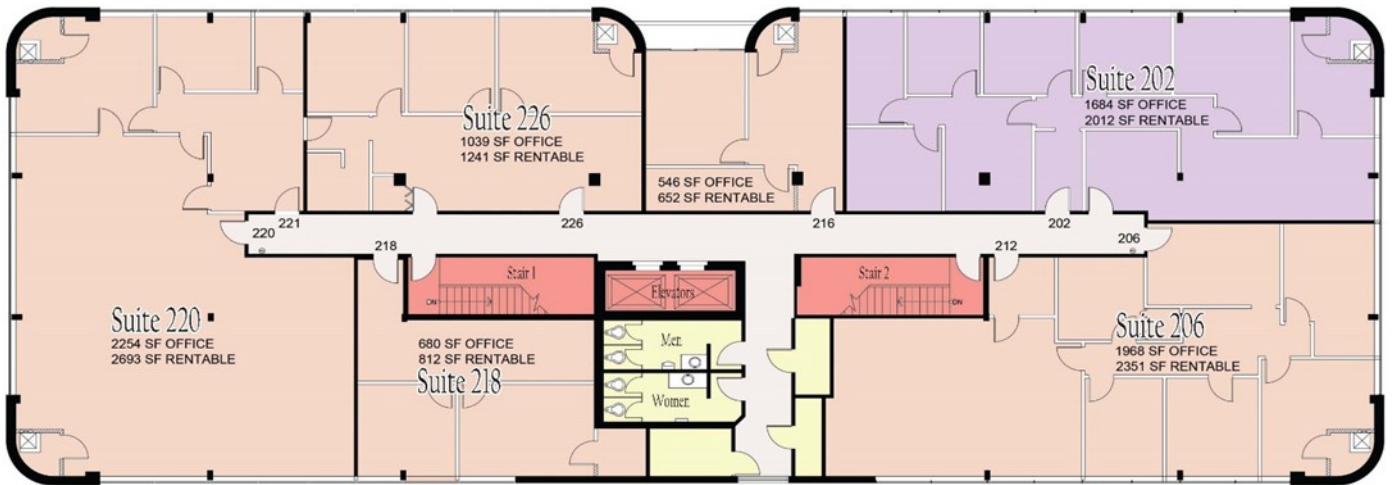

This information is from sources we deem reliable and is subject to prior sale, lease, withdrawal without notice, or change in prices, rates, or conditions. No representation is made as to the accuracy of any information furnished.