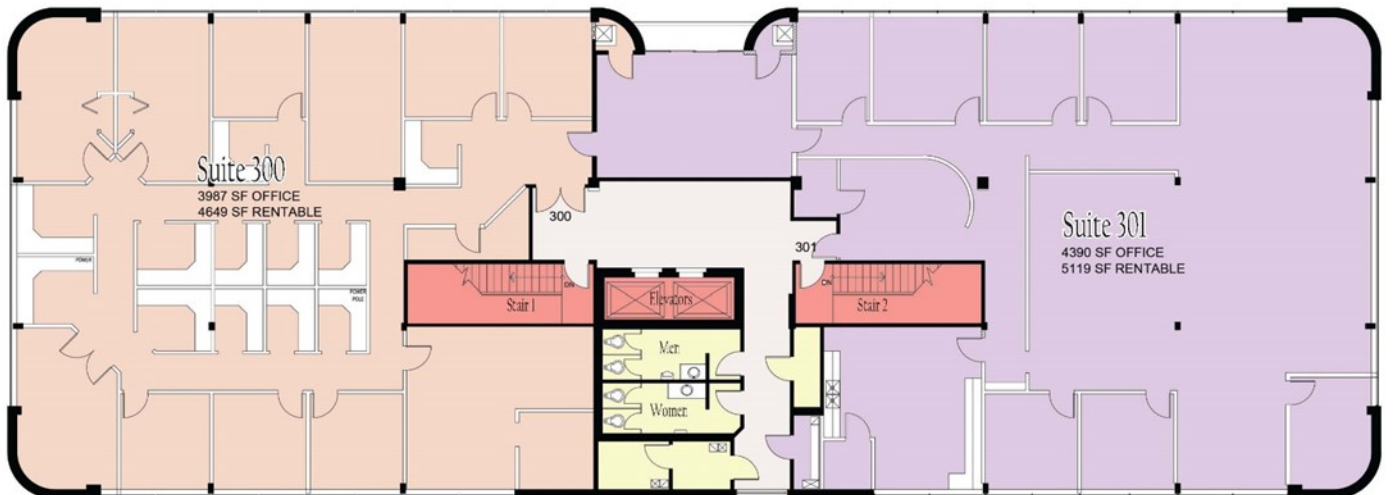

This information is from sources we deem reliable and is subject to prior sale, lease, withdrawal without notice, or change in prices, rates, or conditions. No representation is made as to the accuracy of any information furnished.