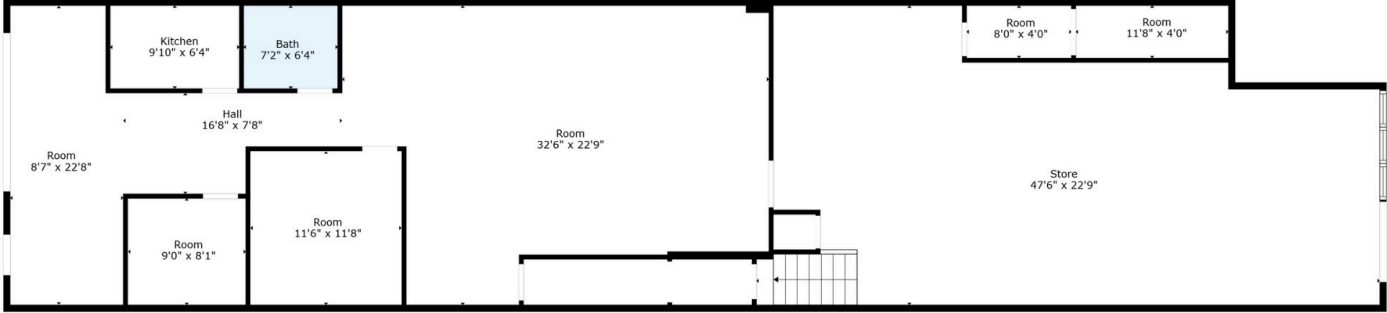

**FLOOR PLAN**  
**UNIT 387 8148 128 ST**  
**SURREY**

Floor 2

Upper Floor	: 472 Sq. Ft.
Lower Floor	: 2329 Sq. Ft.
<b>Total Area</b>	<b>: 2801 Sq. Ft.</b>

**DISCLAIMER**

This floor plan is for reference only and is not intended for architectural or construction use. Room Measurements were conducted using Cubicasa and are approximate. actual dimensions may vary. Independent Verification is advisable. The floor plan is meant to give a general idea of the layout. We do not guarantee, warrant, or represent the accuracy or completeness of this floor plan, either explicitly or implicitly. Independent verification is strongly recommended. Confirming exact measurements is the responsibility of the buyer and their agent.