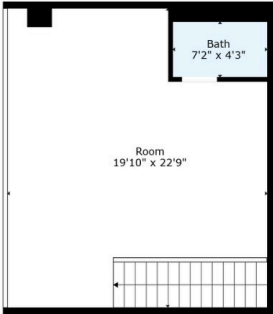

**FLOOR PLAN**  
**UNIT 387 8148 128 ST**  
**SURREY**

Floor 2

Upper Floor	: 472 Sq. Ft.
Lower Floor	: 2329 Sq. Ft.
<b>Total Area</b>	<b>: 2801 Sq. Ft.</b>

**DISCLAIMER**

This floor plan is for reference only and is not intended for architectural or construction use. Room Measurements were conducted using Cubicasa and are approximate. actual dimensions may vary. Independent Verification is advisable. The floor plan is meant to give a general idea of the layout. We do not guarantee, warrant, or represent the accuracy or completeness of this floor plan, either explicitly or implicitly. Independent verification is strongly recommended. Confirming exact measurements is the responsibility of the buyer and their agent.