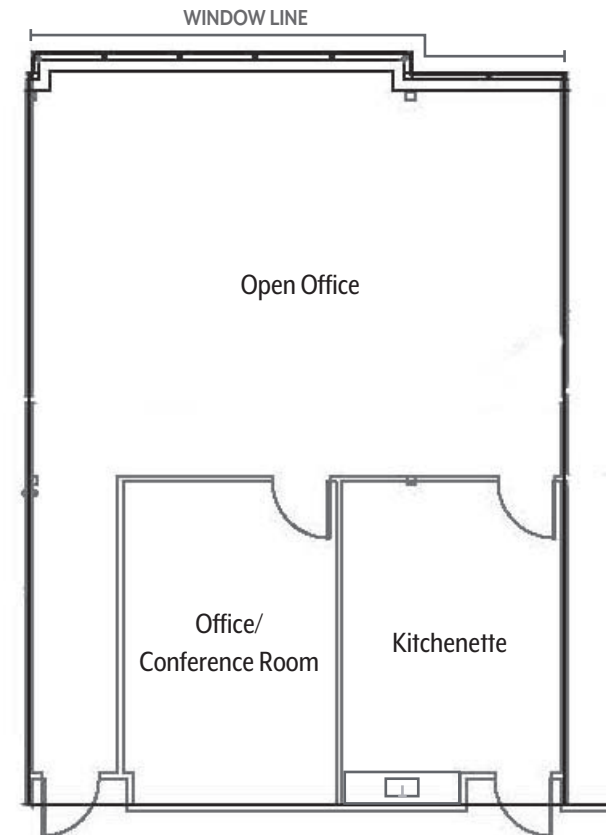

Montgomery Field

52

163

15

Availabilities

Suite 265 | ±1,308 RSF

- Lease Rate: \$2.35 per SF Gross Plus Electric
- Abundant Natural Light
- 1 Office/Conference Room
- Open Office Area
- Kitchenette with Sink
- Available Now