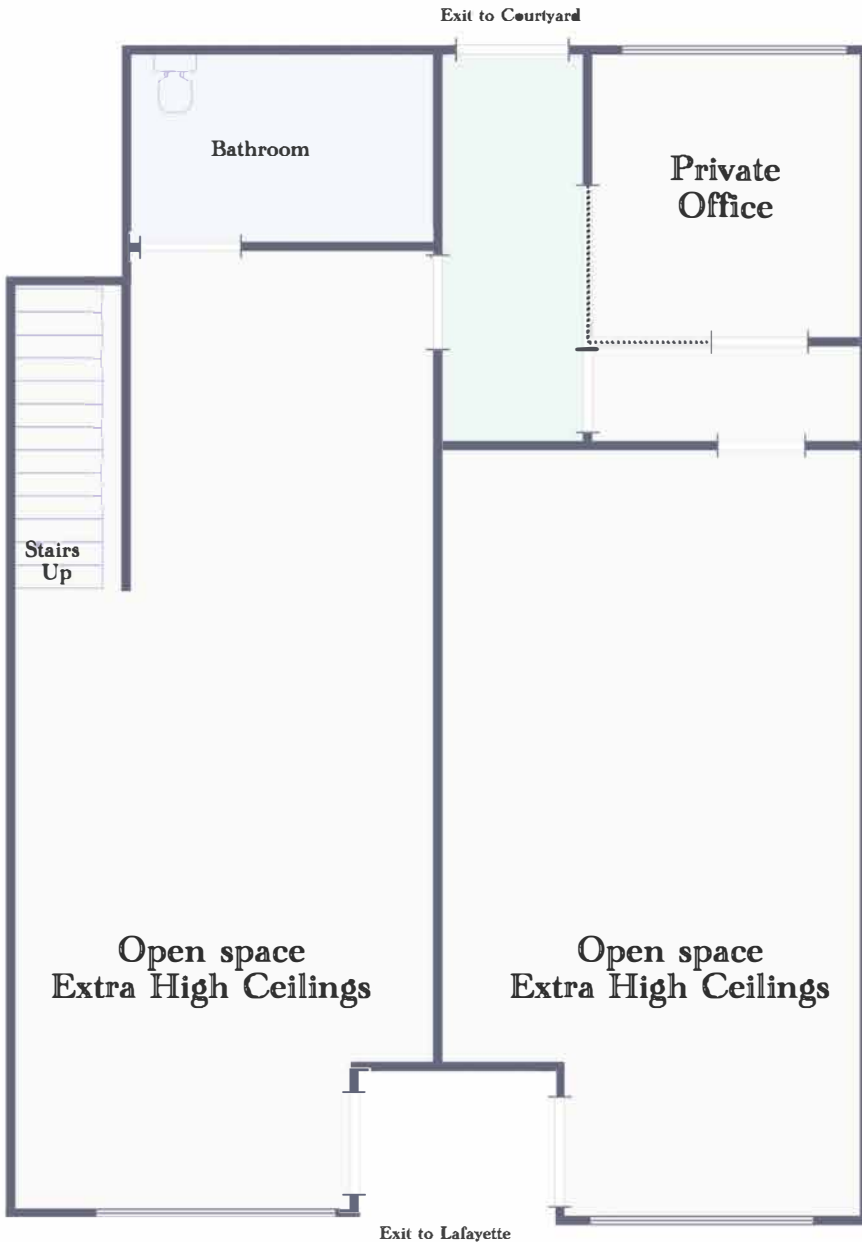

The Granada Buildings

Suite 669

2,112 SF

Lower Level

Upper Level