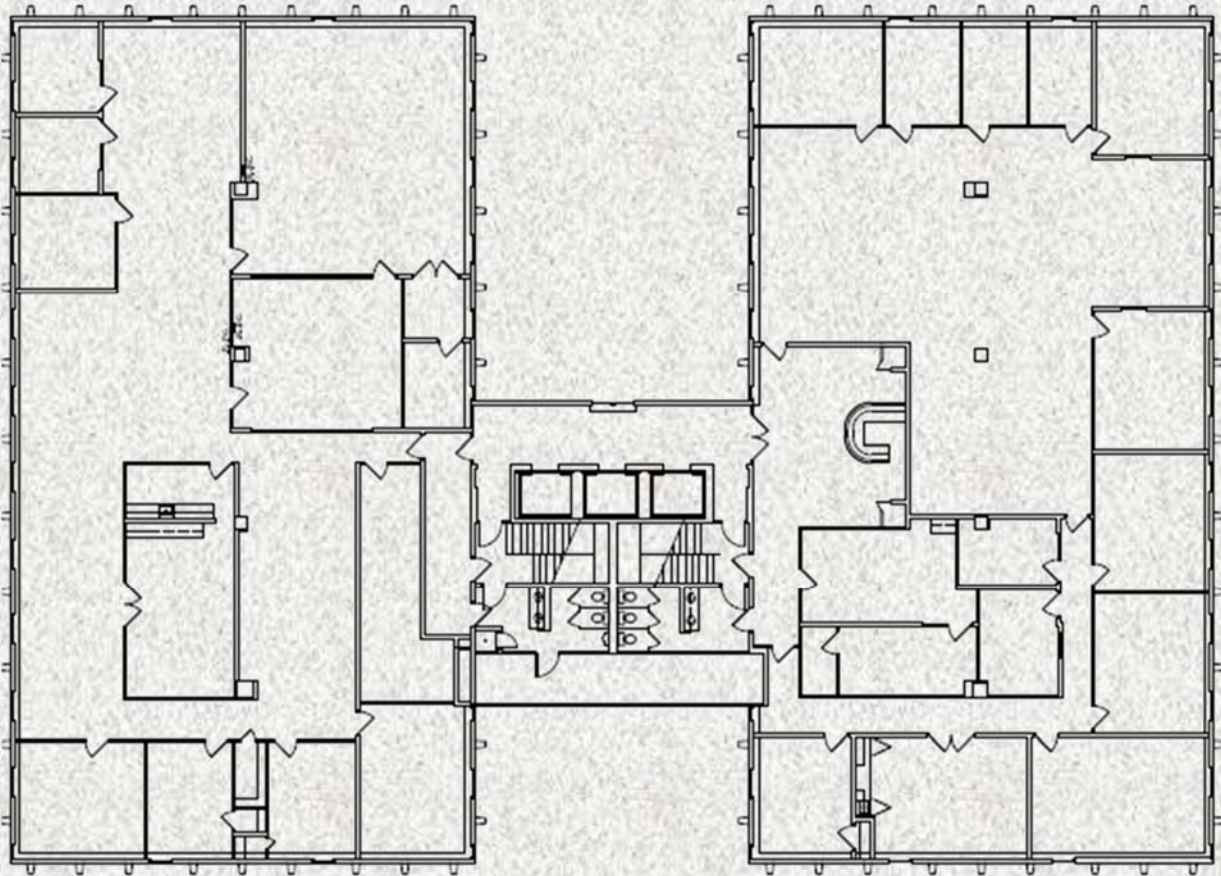

Fox Plaza Office

5416 S. Yale, Tulsa, Oklahoma

TFP

TWENTY FIRST PROPERTIES, INC.

Suite 500
14,100 Sq. Ft.

- 16 Offices
- Reception
- 3 Conference Rooms
- Storage
- Open Area

TFP

TWENTY FIRST PROPERTIES, INC.