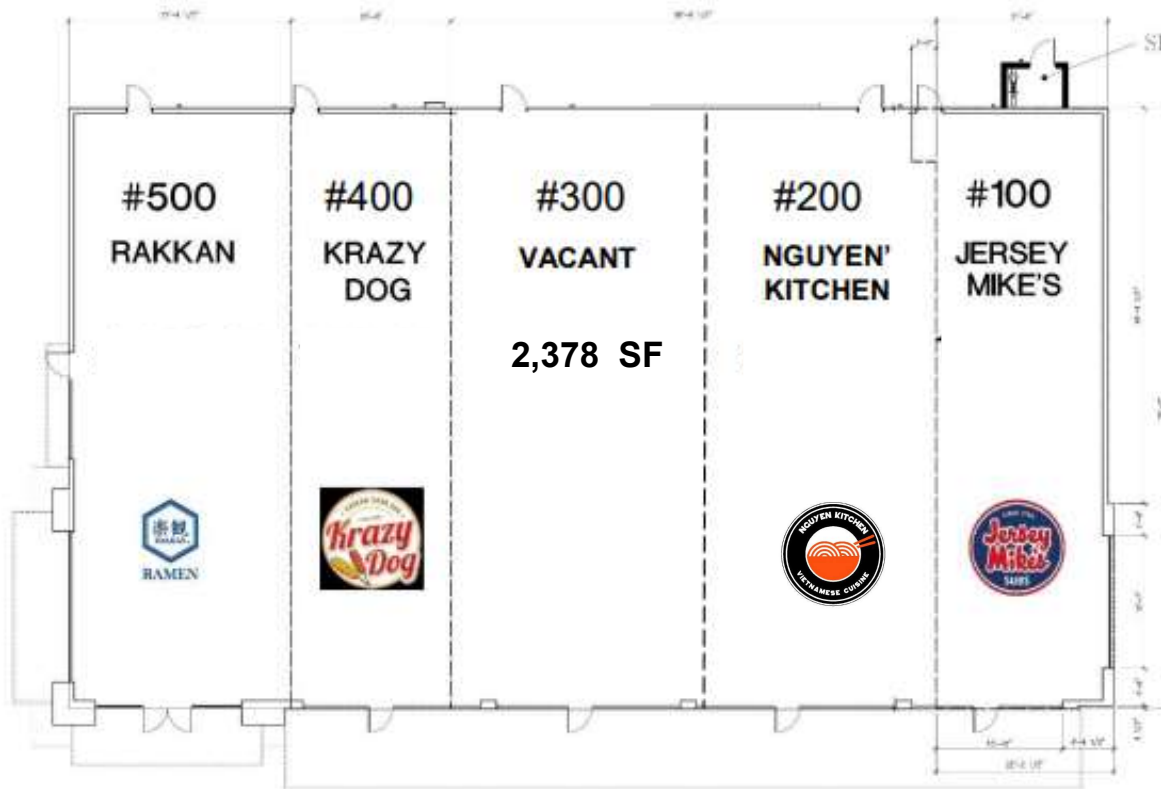

**THE MARKET PLACE @ 249  
BUILDING-B  
12645 TOMBALL PKWY, HOUSTON TX 77086**

**BUILDING\_B = 9,840 SF  
TOTAL AVAILABLE = 2,378 SF**

**Tenant List:**

SUITE	NAME
#100	JERSEY MIKE'S
#200	NGUYEN KITCHEN
#300	VACANT
#400	KRAZY DOG
#500	RAKKAN RAMEN