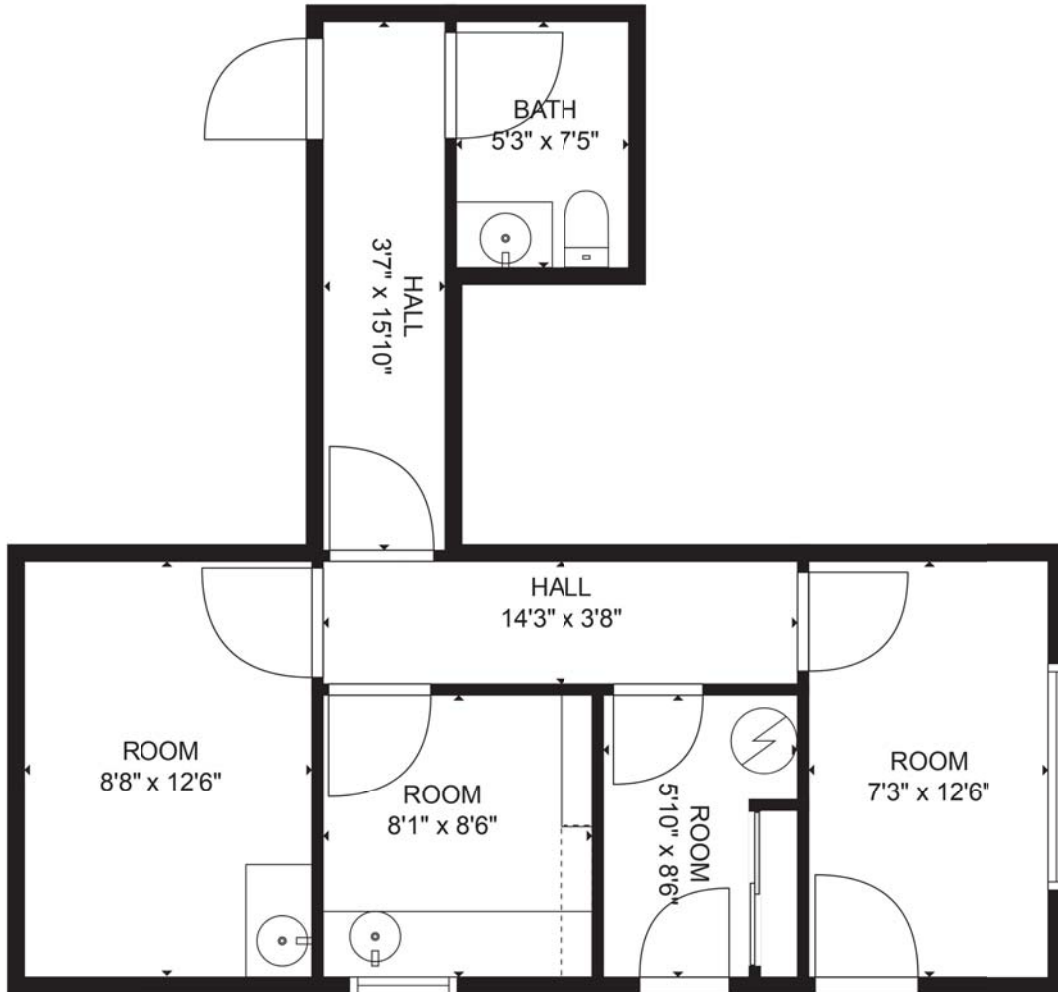

31775 Washington Highway 20, Oak Harbor, Washington 98277, United States, B1

Gross Living Area: 485 sq. ft

FLOOR 1 [AREA: 485]

Space	Area (sq. ft)	Calculation <small>Coordinate Polygon Area Algorithm using inches</small>
FLOOR 1 (Living area)	485	$ \begin{aligned} & -((206.3 + 206.3) * (48.8 - 137.4) + (206.3 + 139.7) * (137.4 - 137.4) + (139.7 + 139.7) * (137.4 - \\ & 243.3) + (139.7 + 357.4) * (243.3 - 243.3) + (357.4 + 357.4) * (243.3 - 393.3) + (357.4 + -11.8) * \\ & (393.3 - 393.3) + (-11.8 + -11.8) * (393.3 - 243.3) + (-11.8 + 96) * (243.3 - 243.3) + (96 + 96) * \\ & (243.3 - 48.8) + (96 + 206.3) * (48.8 - 48.8)) * 0.5 * 0.00694 \end{aligned} $

TOTAL: 486 sq. ft
FLOOR 1: 486 sq. ft

FLOOR PLAN CREATED BY CUBICASA APP. MEASUREMENTS DEEMED HIGHLY RELIABLE BUT NOT GUARANTEED.