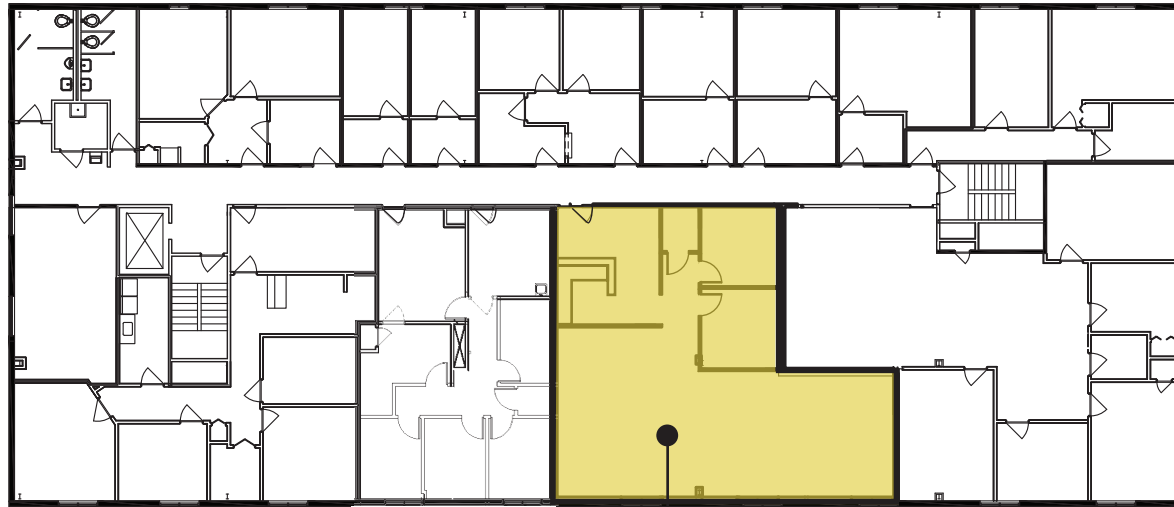

Available
Suite 200
1,121 SF

Available
Suite 205
1,627 SF

Second Floor

Clayton Plaza

7700-7750 Clayton Road, Richmond Heights, MO 63117

Third Floor East (7700 Clayton Rd)

Potential Demising Plan (1,118 SF - 10,262 SF)

Third Floor

Clayton Plaza
7700-7750 Clayton Road, Richmond Heights, MO 63117

Third Floor West (7750 Clayton Rd)

Available
Suite 305
1,695 SF

Third Floor

Clayton Plaza
7700-7750 Clayton Road, Richmond Heights, MO 63117