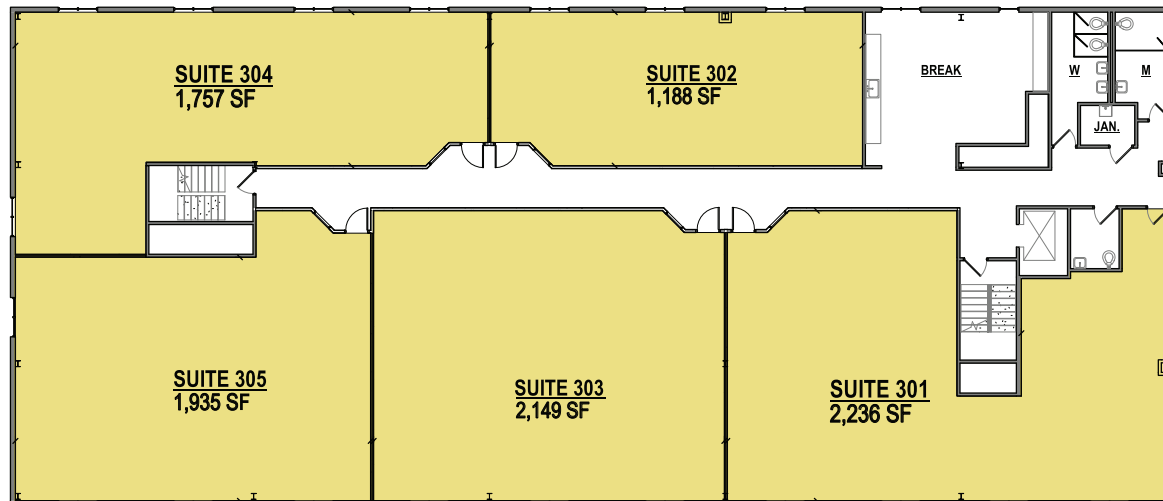

Available
Suite 200
1,121 SF

Available
Suite 205
1,627 SF

Second Floor

Clayton Plaza

7700-7750 Clayton Road, Richmond Heights, MO 63117

Third Floor East (7700 Clayton Rd)

Potential Demising Plan (1,118 SF - 10,262 SF)

Third Floor

Clayton Plaza
7700-7750 Clayton Road, Richmond Heights, MO 63117

Third Floor West (7750 Clayton Rd)

Available
Suite 305
1,695 SF

Third Floor

Clayton Plaza
7700-7750 Clayton Road, Richmond Heights, MO 63117