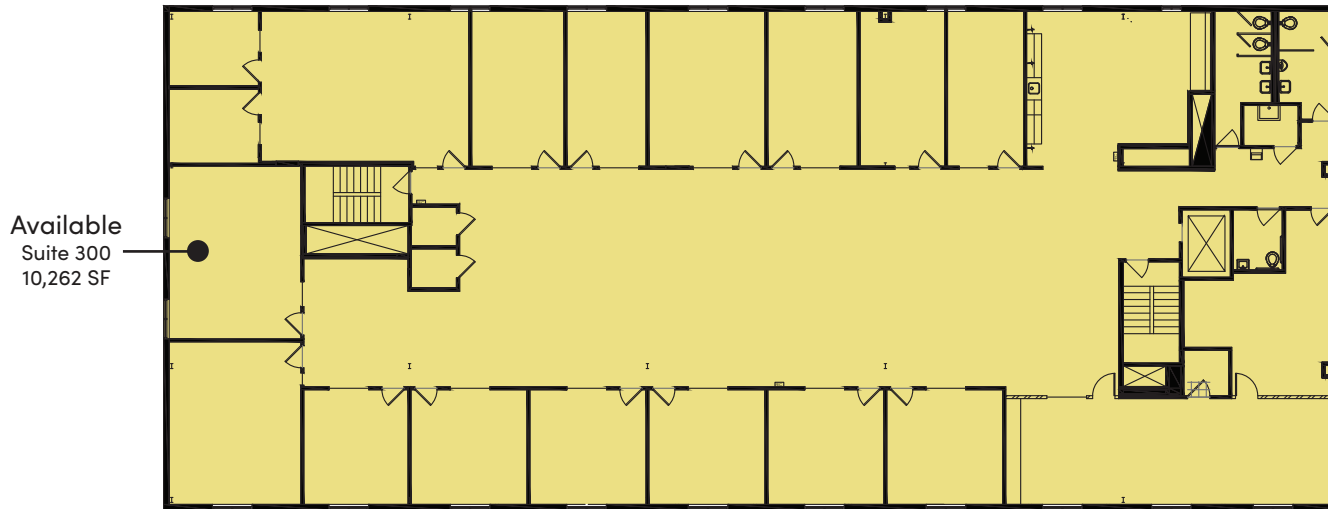

Available
Suite 200
1,121 SF

Available
Suite 205
1,627 SF

Second Floor

Clayton Plaza

7700-7750 Clayton Road, Richmond Heights, MO 63117

Third Floor East (7700 Clayton Rd)

Potential Demising Plan (1,118 SF - 10,262 SF)

Third Floor

Clayton Plaza
7700-7750 Clayton Road, Richmond Heights, MO 63117

Third Floor West (7750 Clayton Rd)

Available
Suite 305
1,695 SF

Third Floor

Clayton Plaza
7700-7750 Clayton Road, Richmond Heights, MO 63117