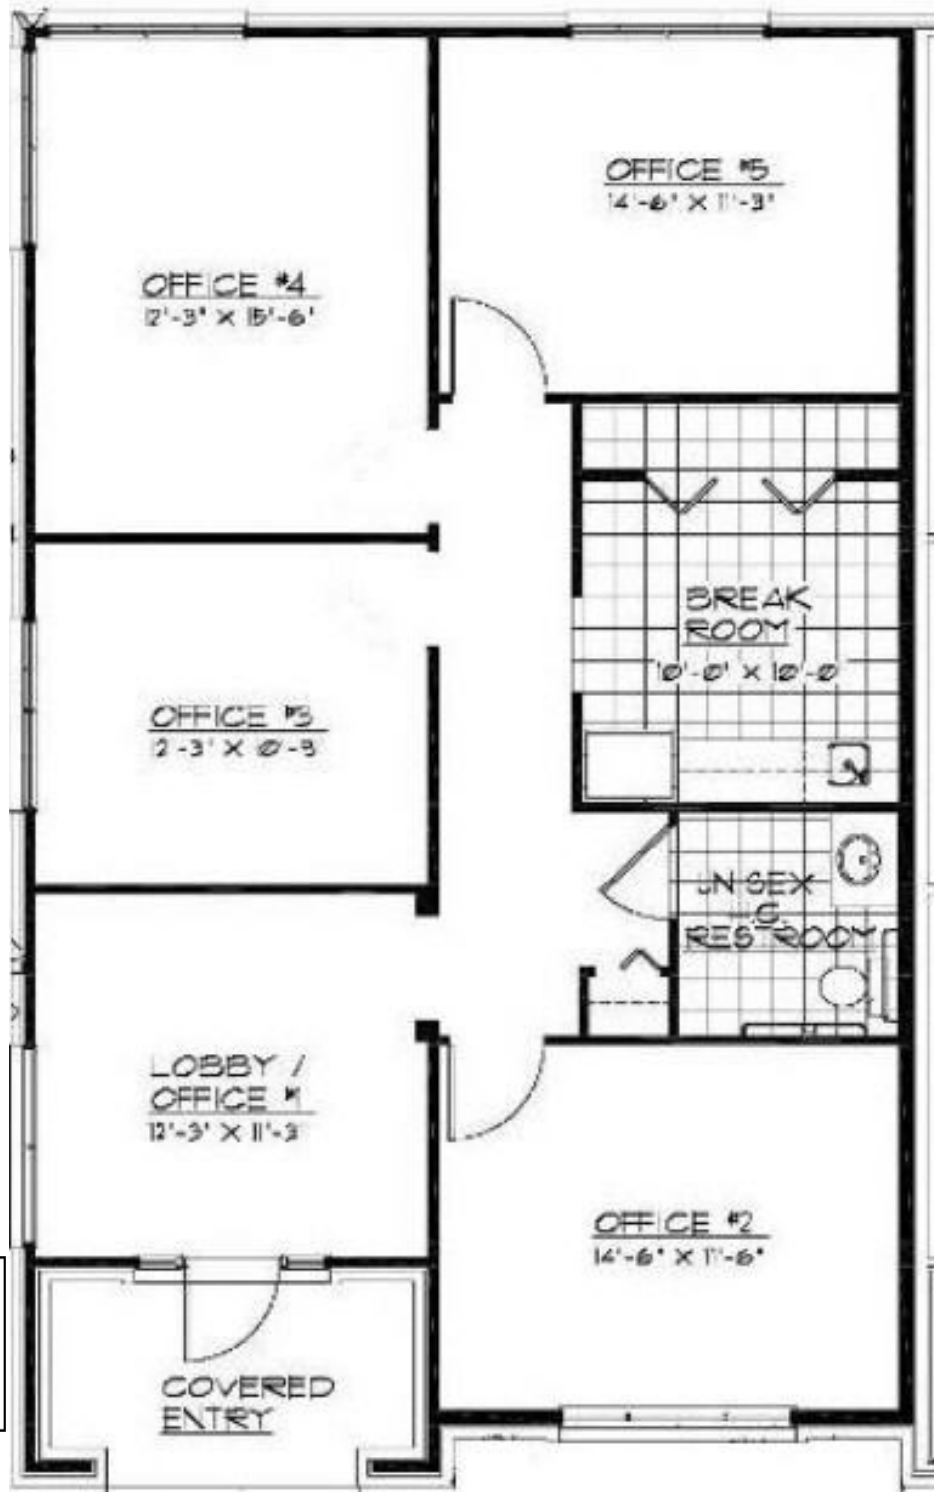

Suite 101  
Wylie Professional Park  
611 S Hwy 78, Wylie, TX 75098

CONTACT:

Chris Meyer

972.896.6885

cbmeyer@verizon.net

1,200 square feet (approx.)

All measurements are approximate