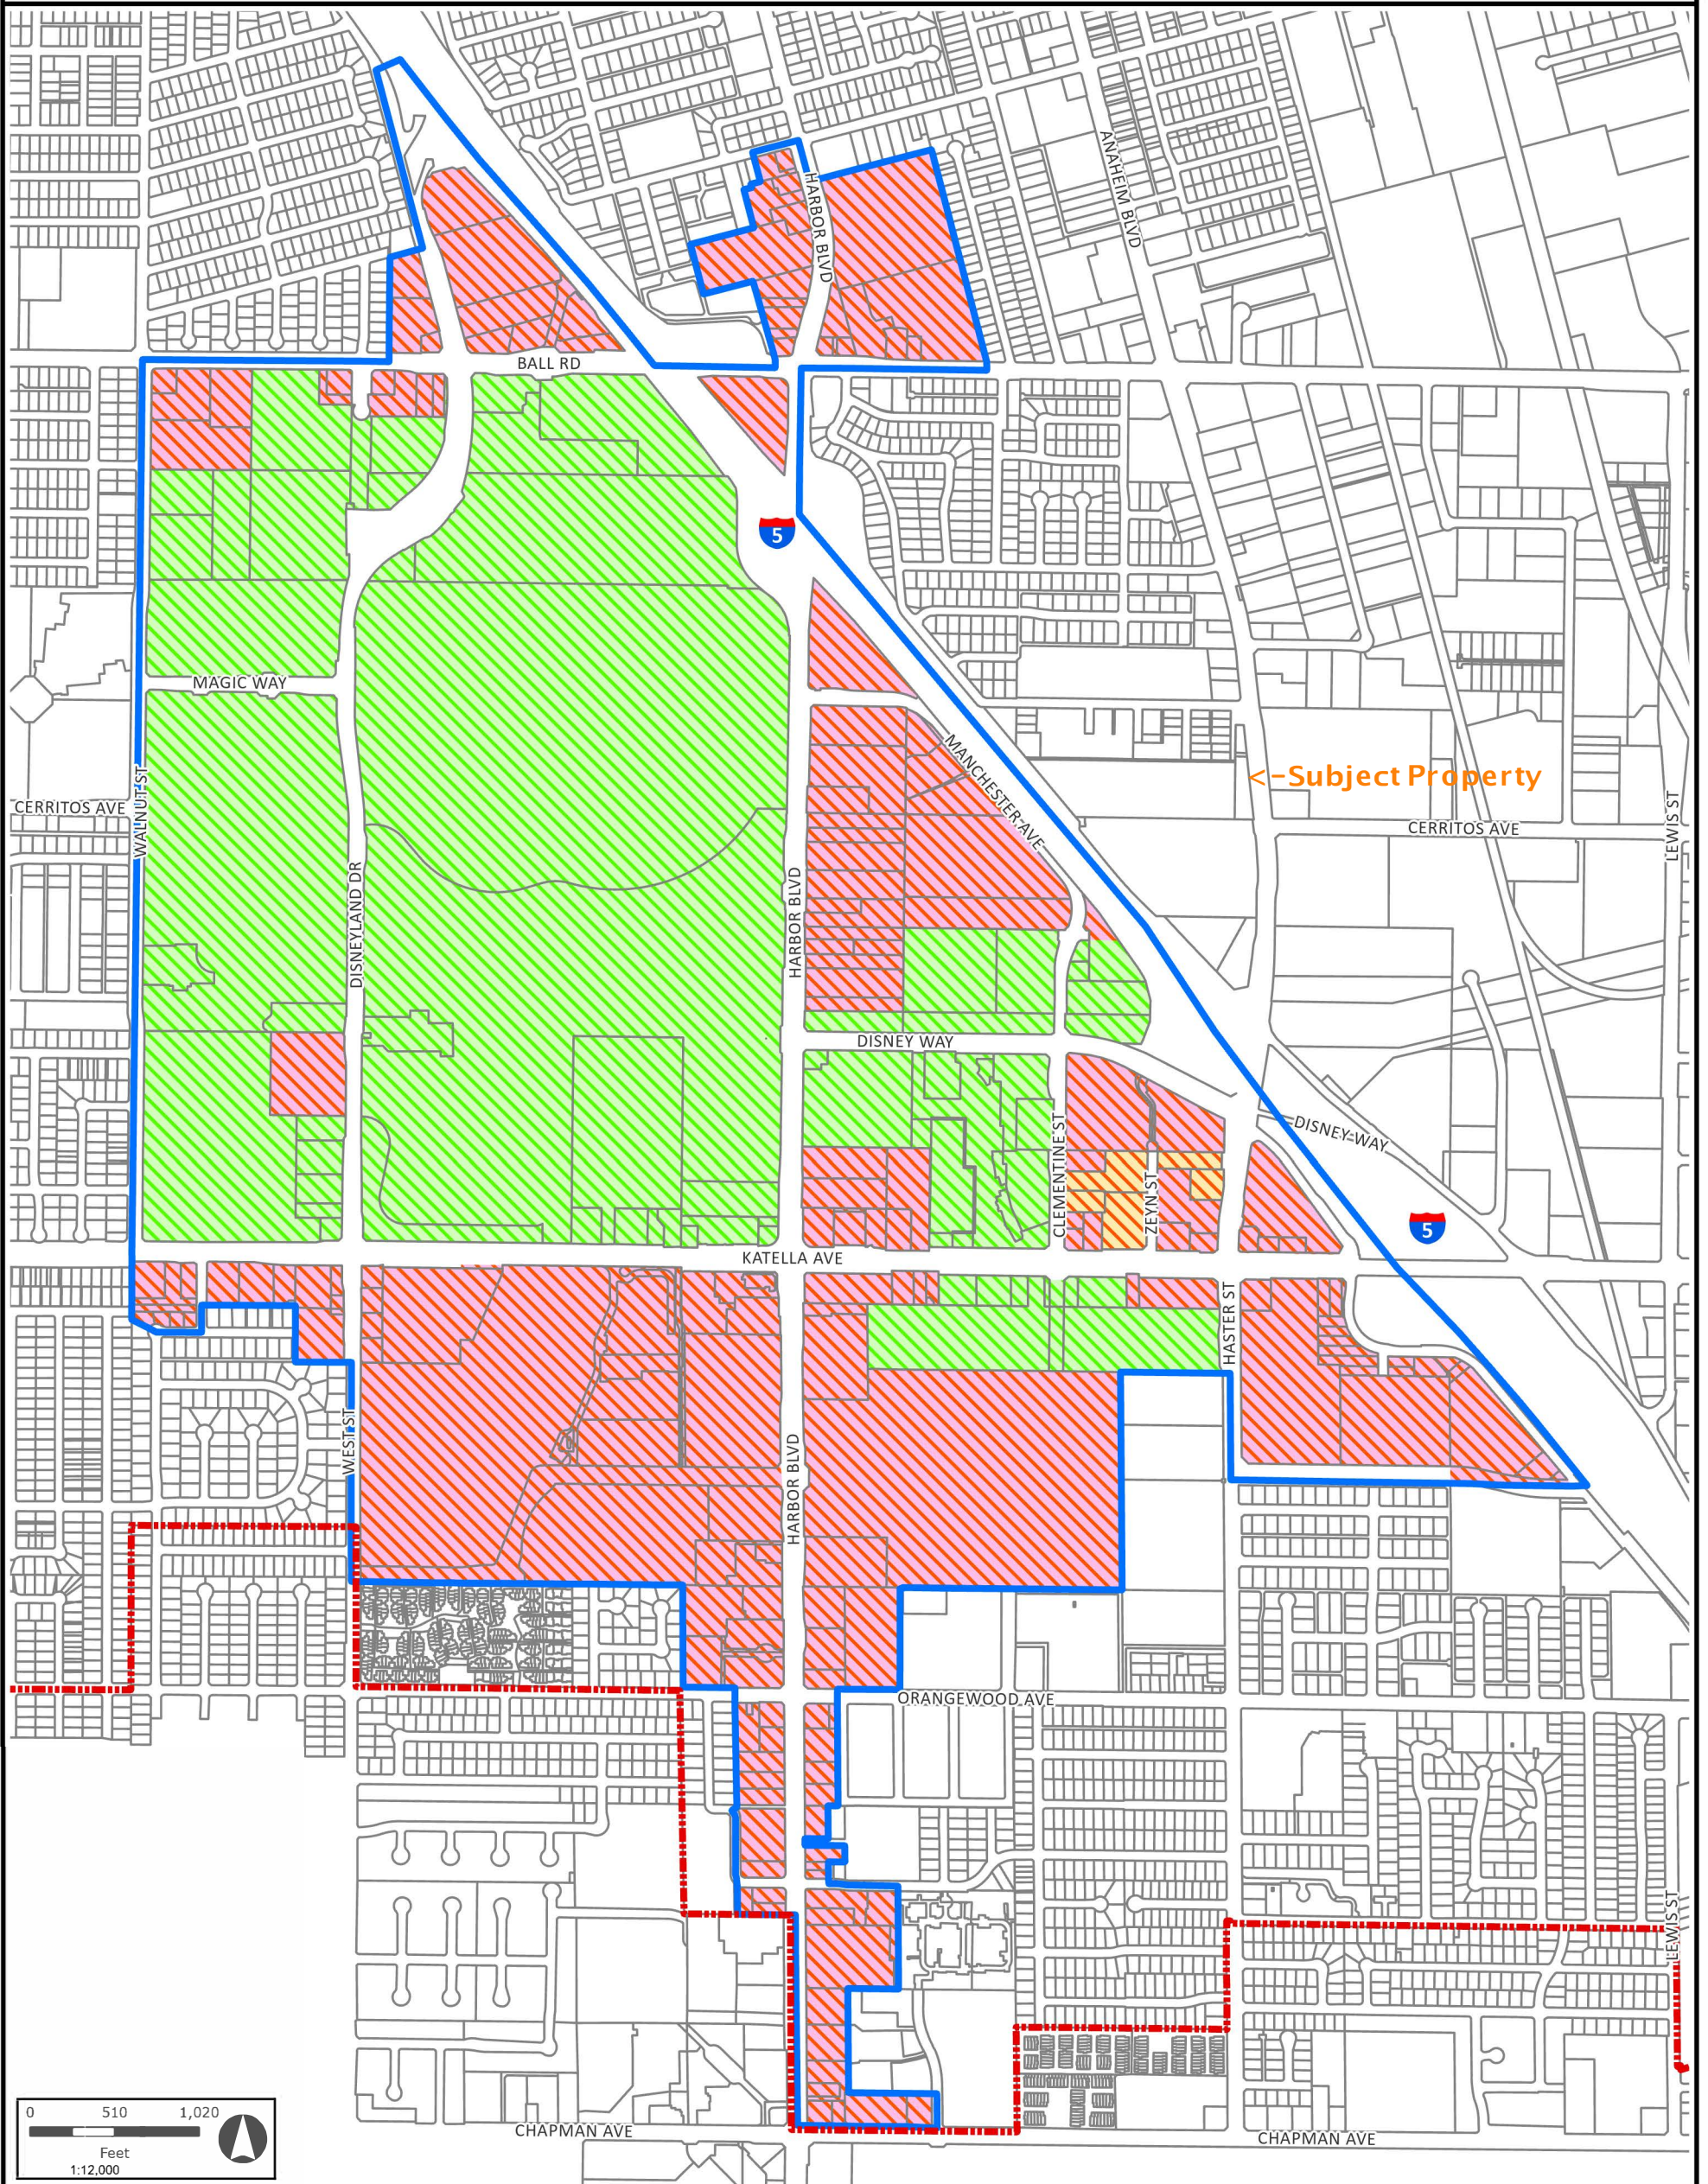

The Anaheim Resort™

-  City Boundary
-  The Anaheim Resort™
-  Disneyland Resort Specific Plan No. 92-1
-  Anaheim Resort Specific Plan No. 92-2
-  Hotel Circle Specific Plan No. 93-1

City of Anaheim
GIS Central
March 17, 2022