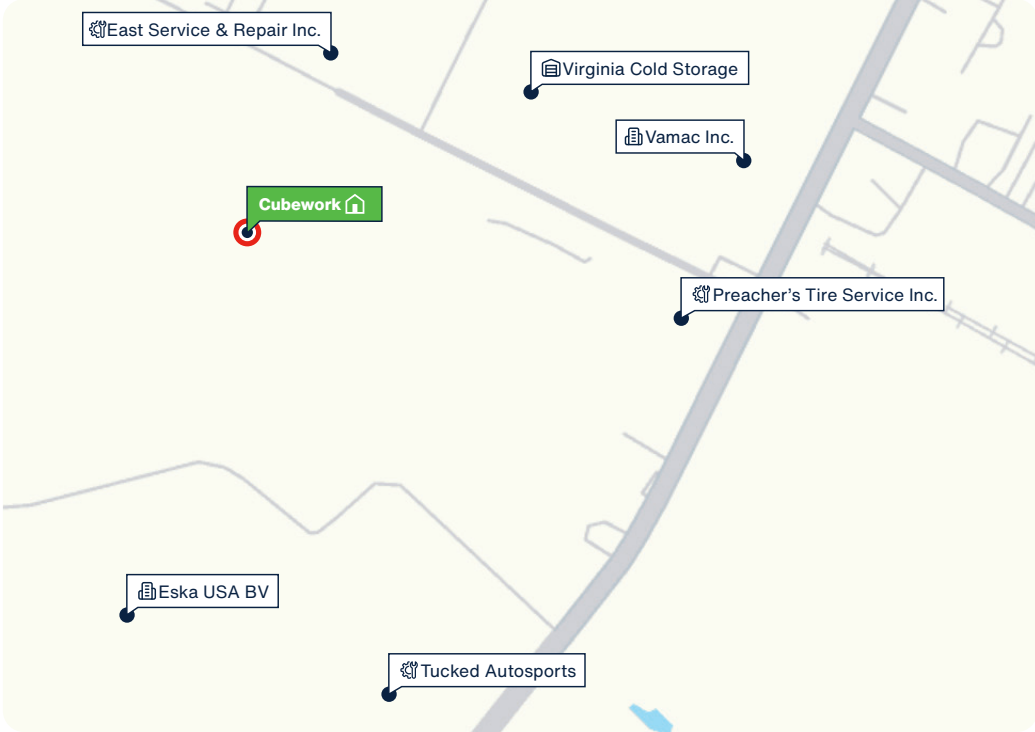

Proximity to Key Services

CUBEWORK

Suffolk Facility Map

Cubework Locations

Operating nationwide, spanning across multiple states:

- | | | |
|---------------|----------------|---------------------|
| Texas | New Jersey | Los Angeles County |
| Washington | New York | Orange County |
| Virginia | Pennsylvania | Inland Empire |
| Oklahoma | South Carolina | Northern California |
| Florida | Tennessee | Arizona |
| Georgia | Utah | Colorado |
| Illinois | Missouri | |
| Indiana | Nevada | Global |
| Massachusetts | Oregon | Asia - Pacific |

📍 245 Benton Road, Suffolk, VA 23434

☎ 800-338-6369

Building Highlights

Cubework is the nation's premier short-or-long term warehouse provider, we specialize in offering expensive commercial storage, office solutions, and commercial parking without the need for long-term leases. Expand and downsize and never pay for more than what you need.