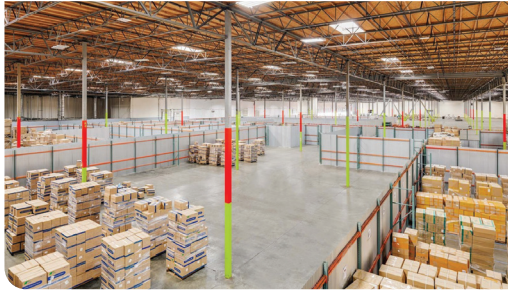

📍 245 Benton Road, Suffolk, VA 23434

☎ 800-338-6369

Building Highlights

Cubework is the nation's premier short-or-long term warehouse provider, we specialize in offering expensive commercial storage, office solutions, and commercial parking without the need for long-term leases. Expand and downsize and never pay for more than what you need.

24/7 Building Access

On-site Staff

Turnkey Spaces

Conference Rooms

Daily Janitor Service

High-speed Internet

CCTV, Surveillance System

Ample Loading Docks

Gourmet Coffee & Water

Forklift Rentals and Labor

Property Features

RBA	908,448 Square Feet
Site	71.72 Acres
Clear Height	36'
Loading Docks	178 ext
HVAC	Yes
Fire Protection	Yes
Access	24/7, Turnkey
Warehouse	300 - 903,448 SF Divisible
Private Office	150 - 5,000 SF Divisible