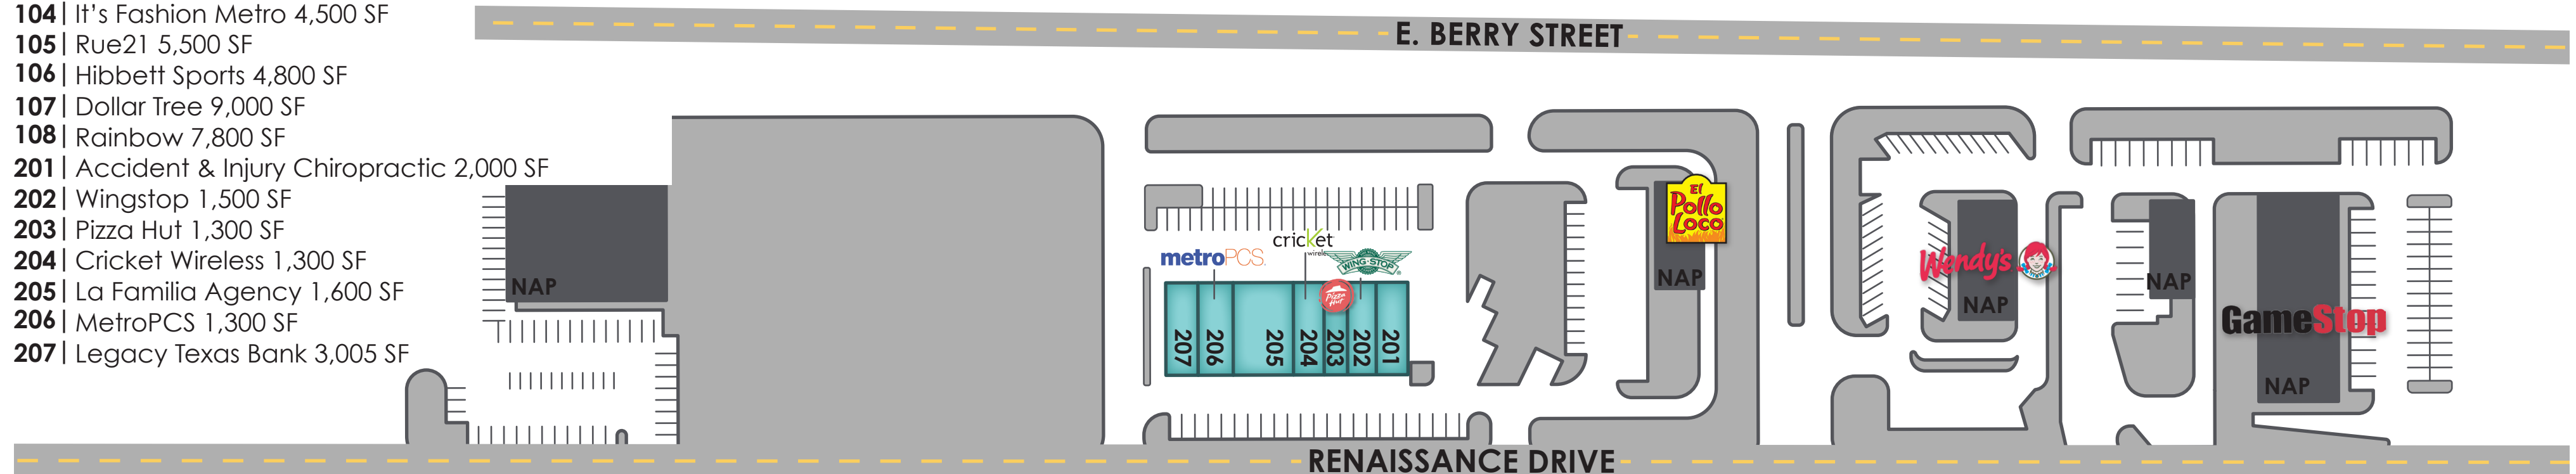

119 | Renaissance Square

2700 Renaissance Drive
Fort Worth, TX | 76105

TENANT LIST

- 101 | Marshalls 25,000 SF
- 102 | Shoe Carnival 12,000 SF
- 103 | Ross Dress for Less 25,000 SF
- 104 | It's Fashion Metro 4,500 SF
- 105 | Rue21 5,500 SF
- 106 | Hibbett Sports 4,800 SF
- 107 | Dollar Tree 9,000 SF
- 108 | Rainbow 7,800 SF
- 201 | Accident & Injury Chiropractic 2,000 SF
- 202 | Wingstop 1,500 SF
- 203 | Pizza Hut 1,300 SF
- 204 | Cricket Wireless 1,300 SF
- 205 | La Familia Agency 1,600 SF
- 206 | MetroPCS 1,300 SF
- 207 | Legacy Texas Bank 3,005 SF

SITE LEGEND

- Available
- Future Development
- Leased
- Leased But Available
- Not A Part (NAP)

This site plan is presented solely for the purpose of identifying the property's purpose and identifying the property's location and size. This is to be used for reference only.