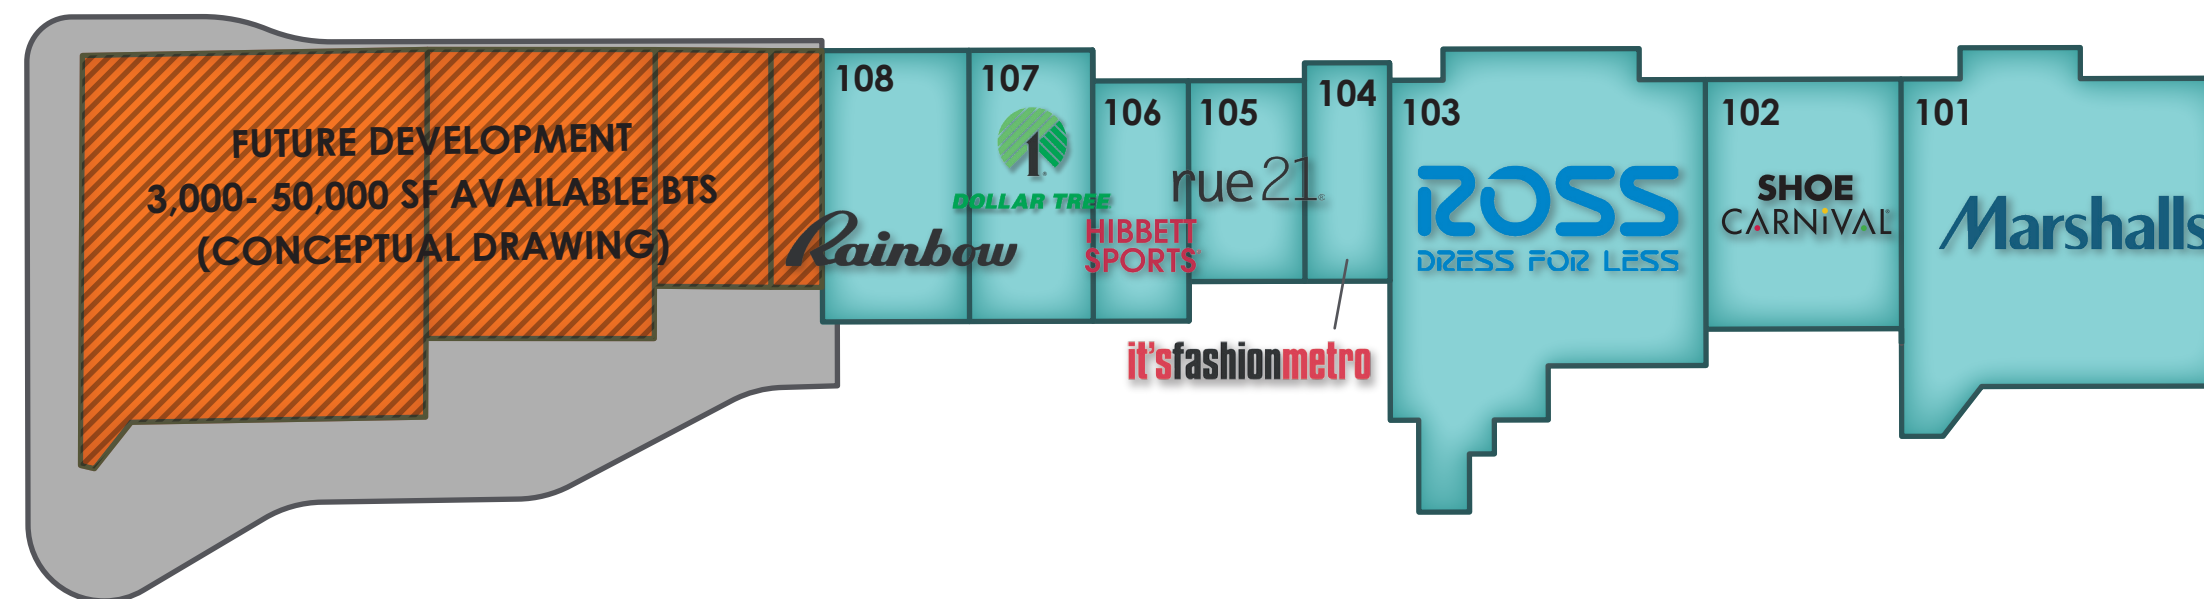

119 | Renaissance Square

2700 Renaissance Drive
Fort Worth, TX | 76105

TENANT LIST

- 101 | Marshalls 25,000 SF
- 102 | Shoe Carnival 12,000 SF
- 103 | Ross Dress for Less 25,000 SF
- 104 | It's Fashion Metro 4,500 SF
- 105 | Rue21 5,500 SF
- 106 | Hibbett Sports 4,800 SF
- 107 | Dollar Tree 9,000 SF
- 108 | Rainbow 7,800 SF
- 201 | Accident & Injury Chiropractic 2,000 SF
- 202 | Wingstop 1,500 SF
- 203 | Pizza Hut 1,300 SF
- 204 | Cricket Wireless 1,300 SF
- 205 | La Familia Agency 1,600 SF
- 206 | MetroPCS 1,300 SF
- 207 | Legacy Texas Bank 3,005 SF

SITE LEGEND

- Available
- Future Development
- Leased
- Leased But Available
- Not A Part (NAP)

This site plan is presented solely for the purpose of identifying the property's purpose and identifying the property's location and size. This is to be used for reference only.