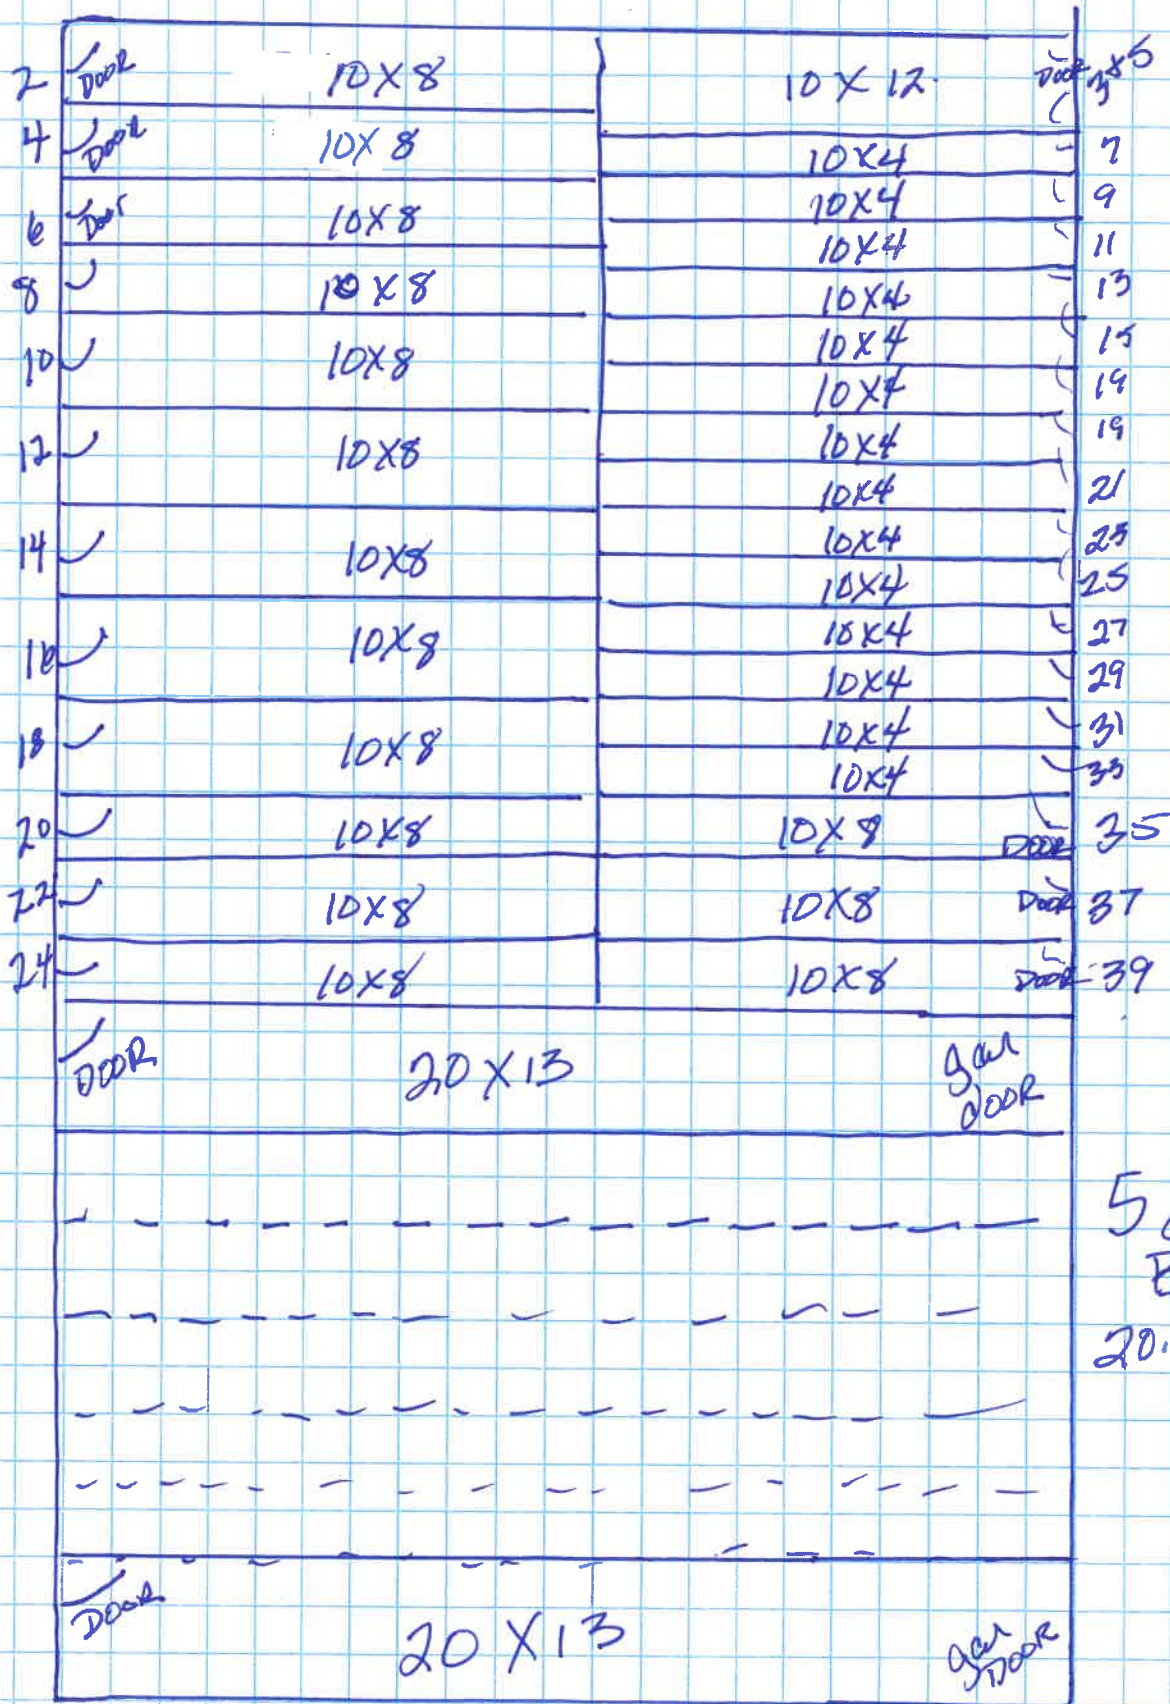

Not to Scale

5 open Bays
20.5 x 11.6

- 14 10x4
- 15 10x8
- 2 20x13 w/ Garage Door
- 5 open BAY 20.5 x 11.6