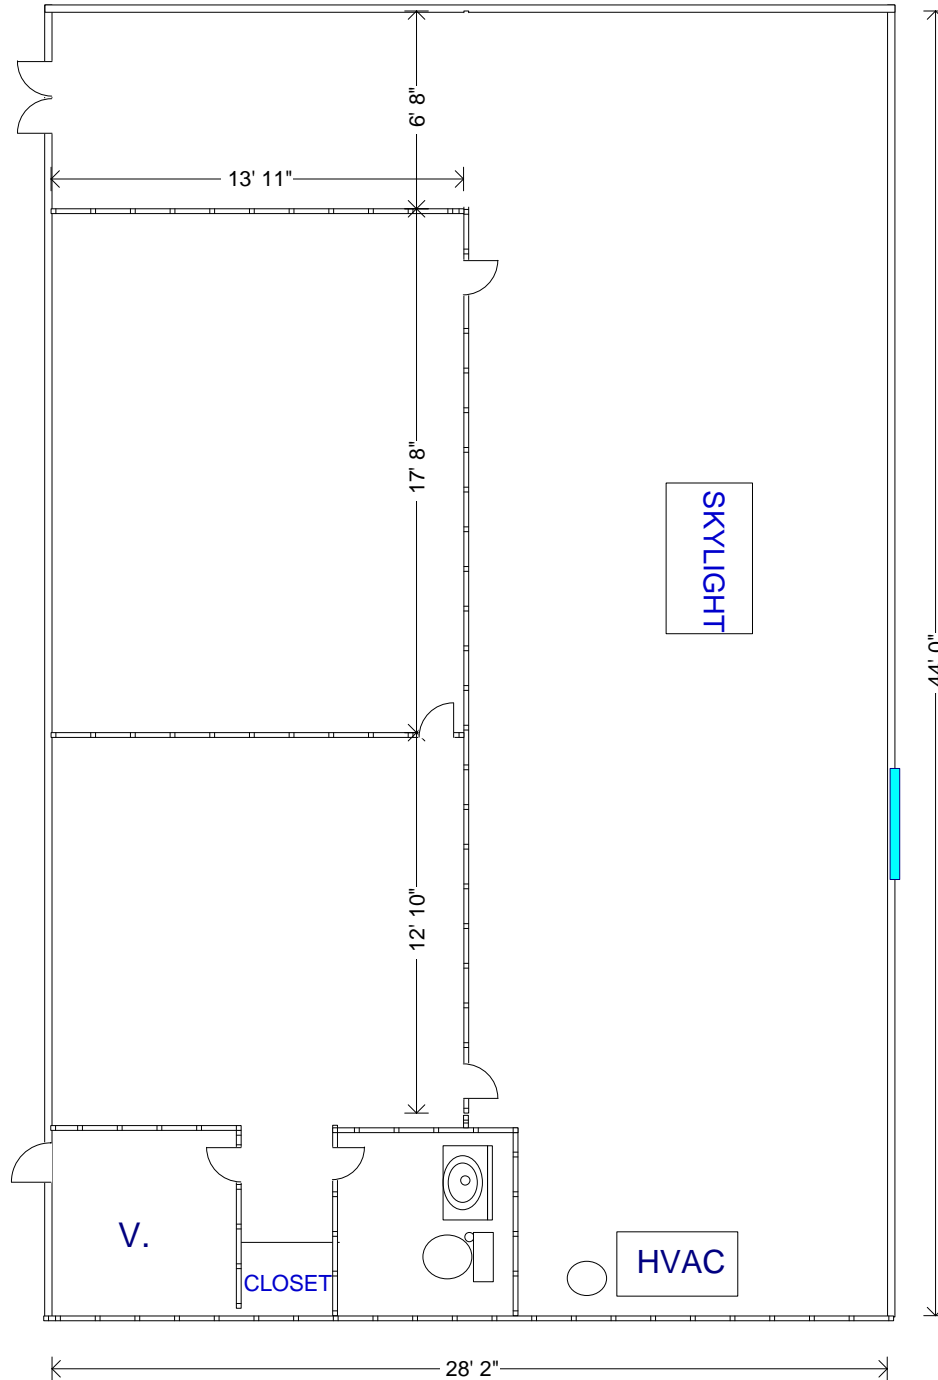

1954 RAYMOND DRIVE, NORTHBROOK  
1,305 SF

**BNB REALTY PARTNERS, LLC**  
**847-808-8850**

ALL MEASUREMENTS ARE APPROXIMATE

1956 RY Floor Plan.PLN

Print scale: 1" : 78"