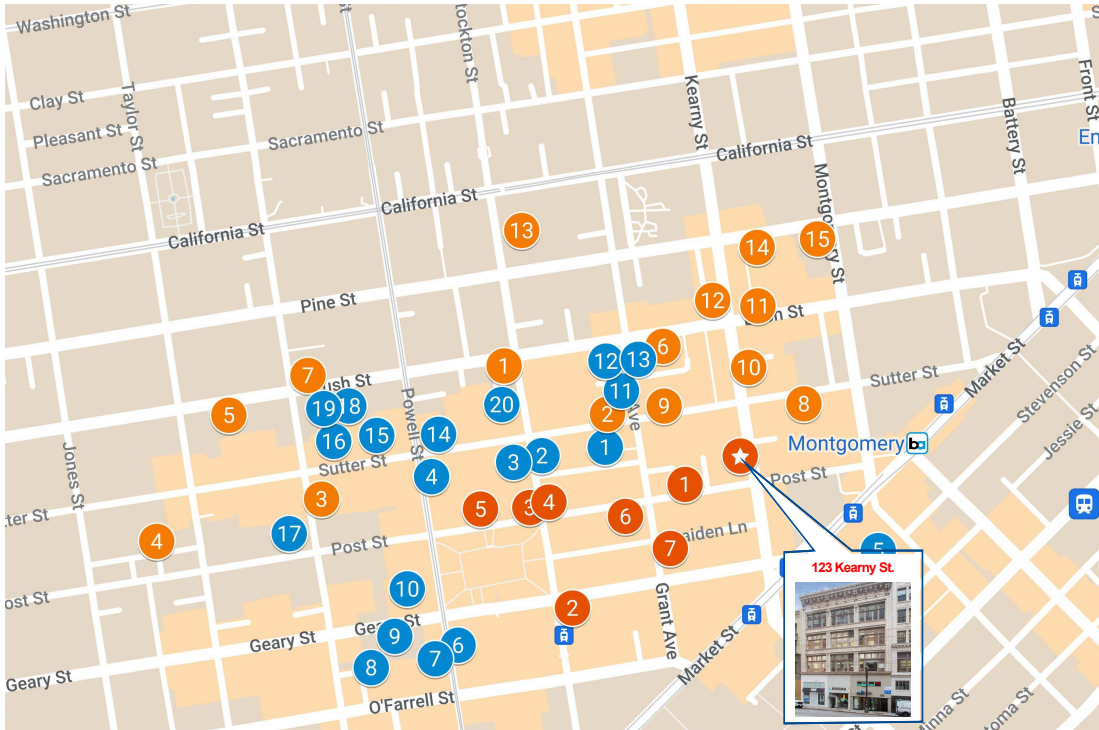

## NEIGHBORHOOD MAP:

★ 123 Kearny St, San Francisco

### Fine Restaurants and Eateries:

- 1 Bouche
- 2 E&O Kitchen and Bar
- 3 Akiko's Sushi Bar
- 4 Le Colonial
- 5 Del Popolo
- 6 Le Central
- 7 Aliment
- 8 Julie's Kitchen
- 9 Posh Bagel
- 10 Sushirrito
- 11 Sam's Grill & Seafood Restaurant
- 12 Muracci's Japanese Curry & Grill
- 13 Parallel 37
- 14 La Fusion
- 15 JOE & THE JUICE

### Hotels nearby:

- 1 Hotel Ikon
- 2 Taj Campton Place
- 3 Grand Hyatt San Francisco
- 4 Beacon Grand
- 5 Palace Hotel
- 6 Hotel Stratford
- 7 Villa Florence Hotel
- 8 King George Hotel Handlery
- 9 Union Square Hotel
- 10 The Westin St. Francis
- 11 Hotel 32One
- 12 The Urban Hotel
- 13 Hotel Triton
- 14 Marriott Union Square
- 15 The Cartwright Hotel
- 16 Hotel Emblem San Francisco
- 17 JW Marriott San Francisco
- 18 The Grant Hotel
- 19 Golden Gate Hotel
- 20 Palihotel San Francisco

### Retail Shops:

- 1 Shreve & Co.
- 2 Neiman Marcus
- 3 Apple Union Square
- 4 Nike San Francisco
- 5 Tiffany & Co.
- 6 Burberry
- 7 Maison Goyard

100 Walk Score

Local eateries, coffee shops, and restaurants