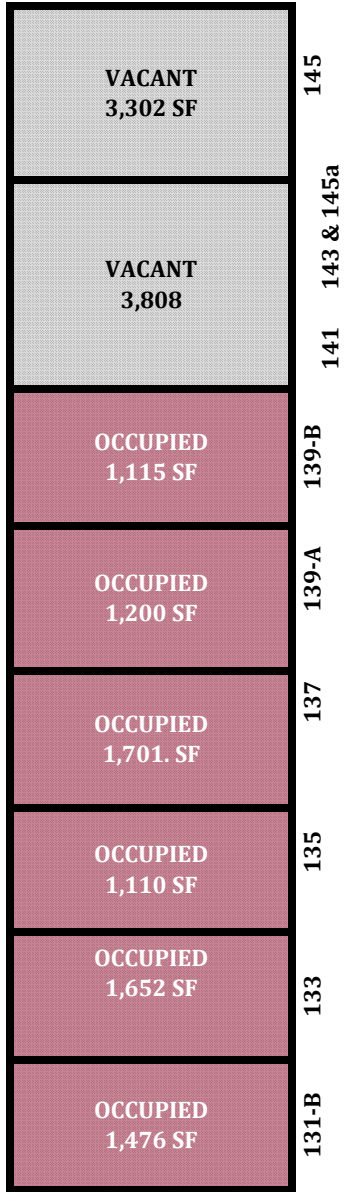

Space Available For Lease

Marketplace at Pinhook

Located at the corner of
West Pinhook and James Comeaux

For more information, contact Hayley Richard Guidry
(337) 258-5507 mobile / hguidry@championllc.com

James CoMEAUX Road

**MARKETPLACE AT PINHOOK
STACK CHART**

W. Pinhook Road