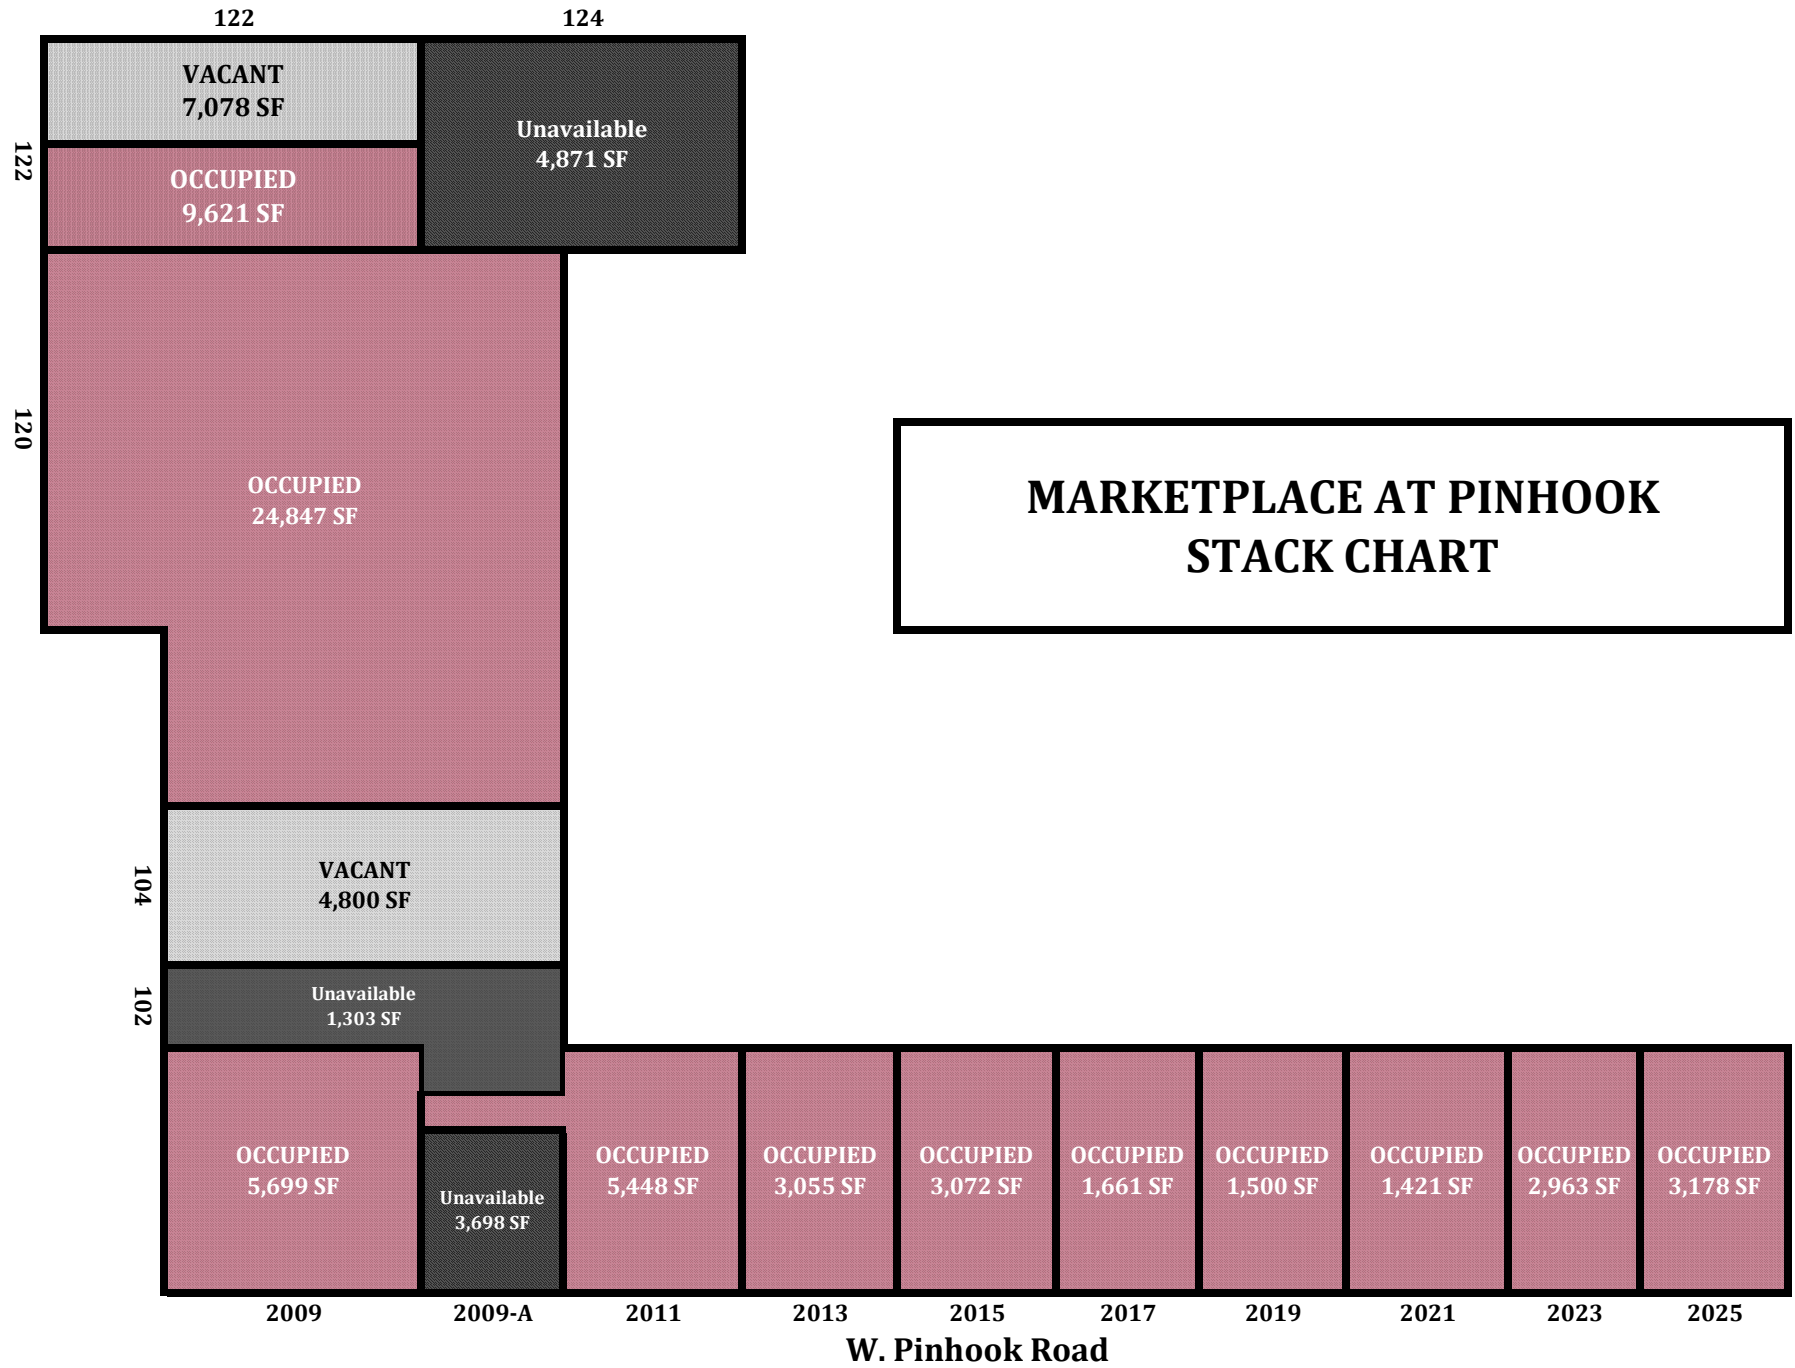

**MARKETPLACE AT PINHOOK
STACK CHART**

W. Pinhook Road