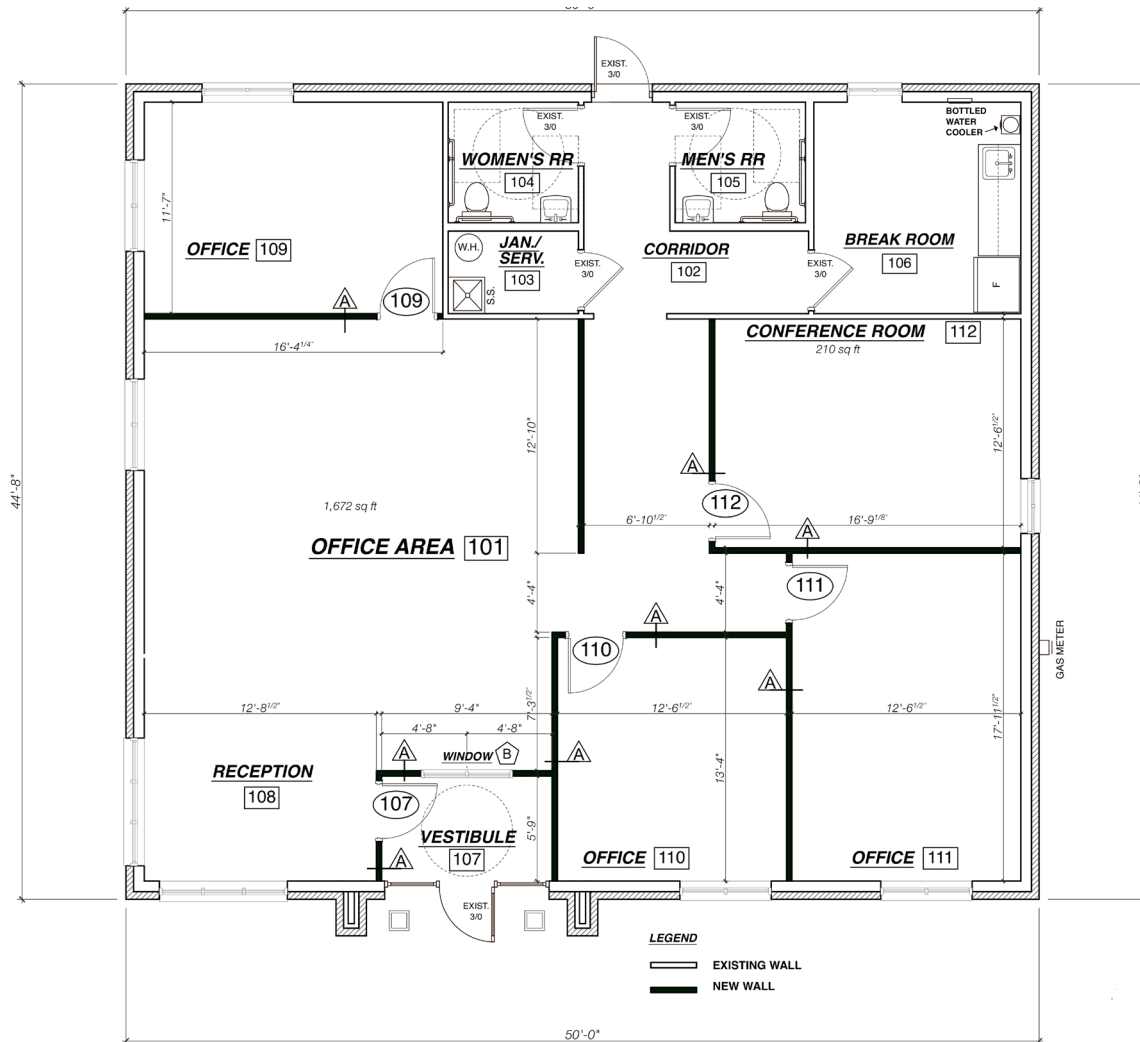

RHOADS CENTER

FLOOR PLAN