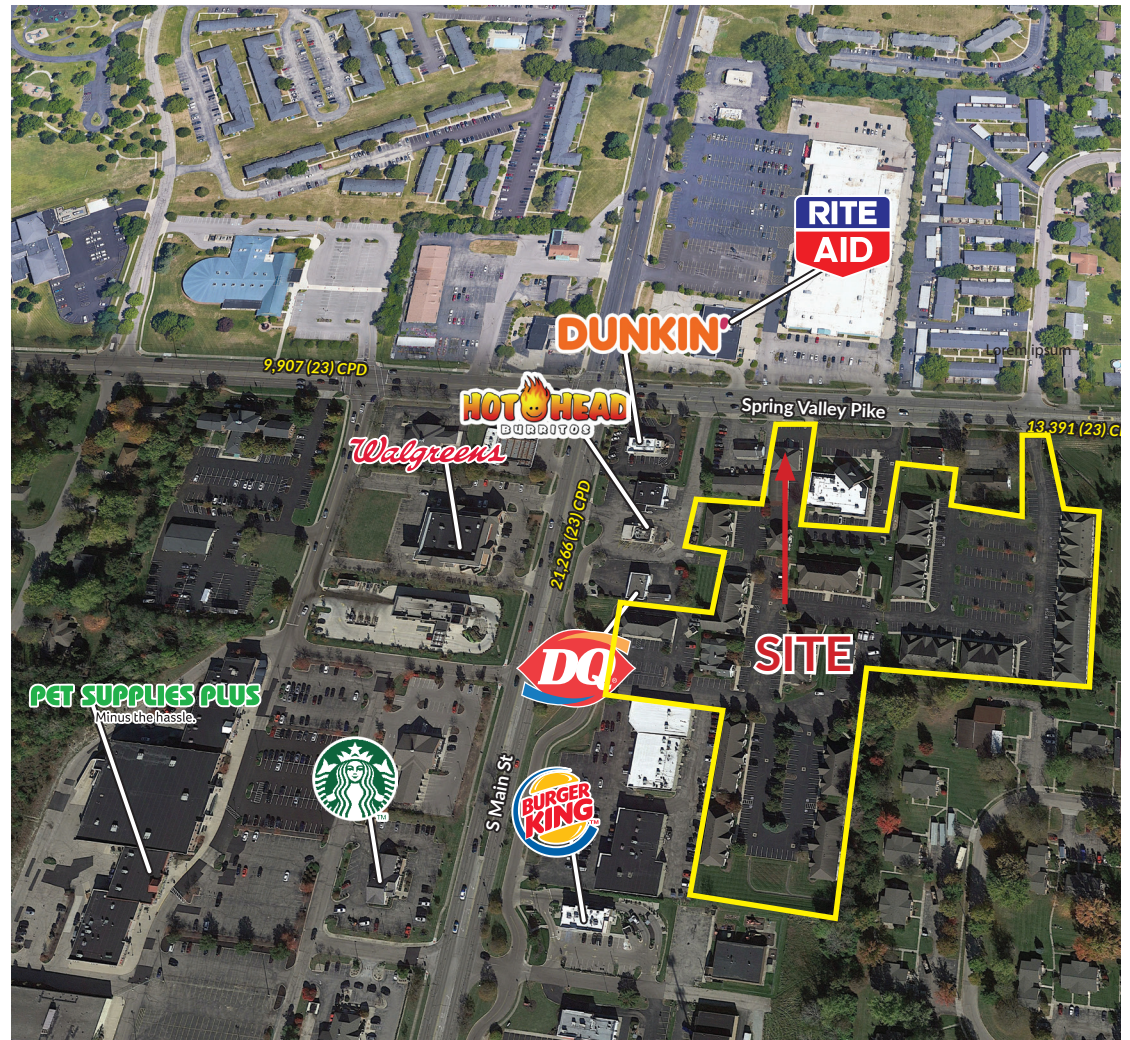

RHOADS CENTER

DEMOGRAPHICS

	1 MILE	3 MILES	5 MILES
Population	8,977	57,166	137,989
Total Employees	3,247	29,586	67,816
Total HH Income	$117,548	$140,343	$133,097