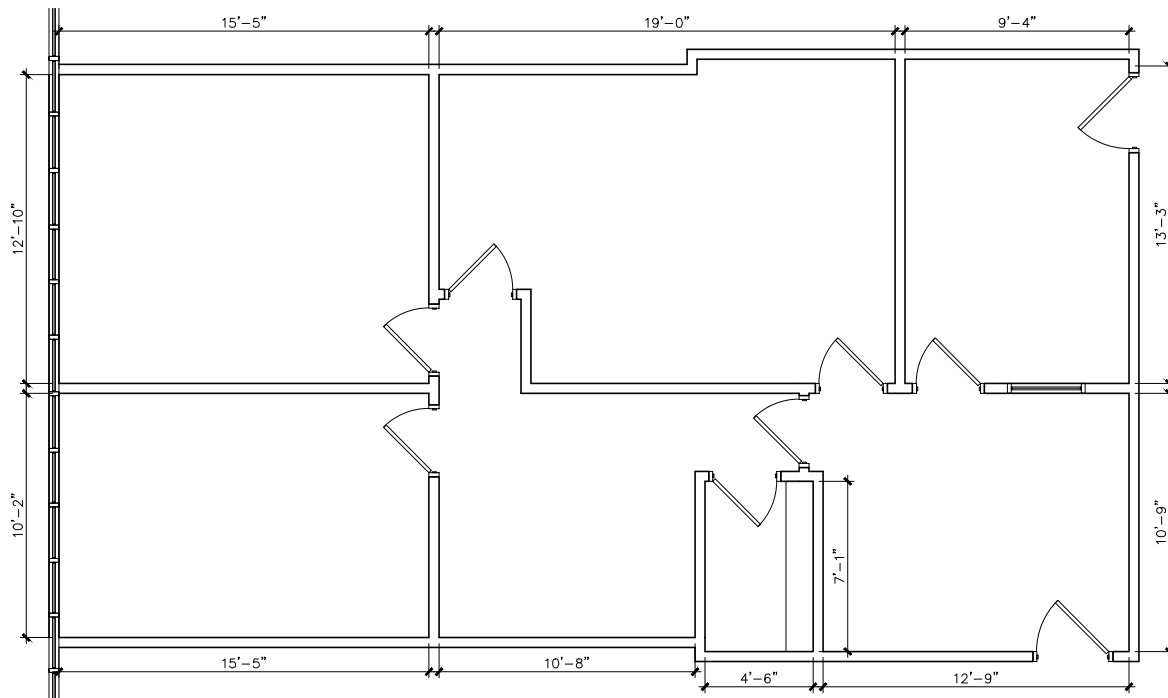

DOCTORS & DOCTORS

4051 VETERANS MEMORIAL BLVD. Metairie, LA 70002

KAILLAS
COMPANIES
REAL ESTATE DEVELOPMENT & MANAGEMENT

VACANT

SUITE # 224

1,427 SQ. FT. R.S.F