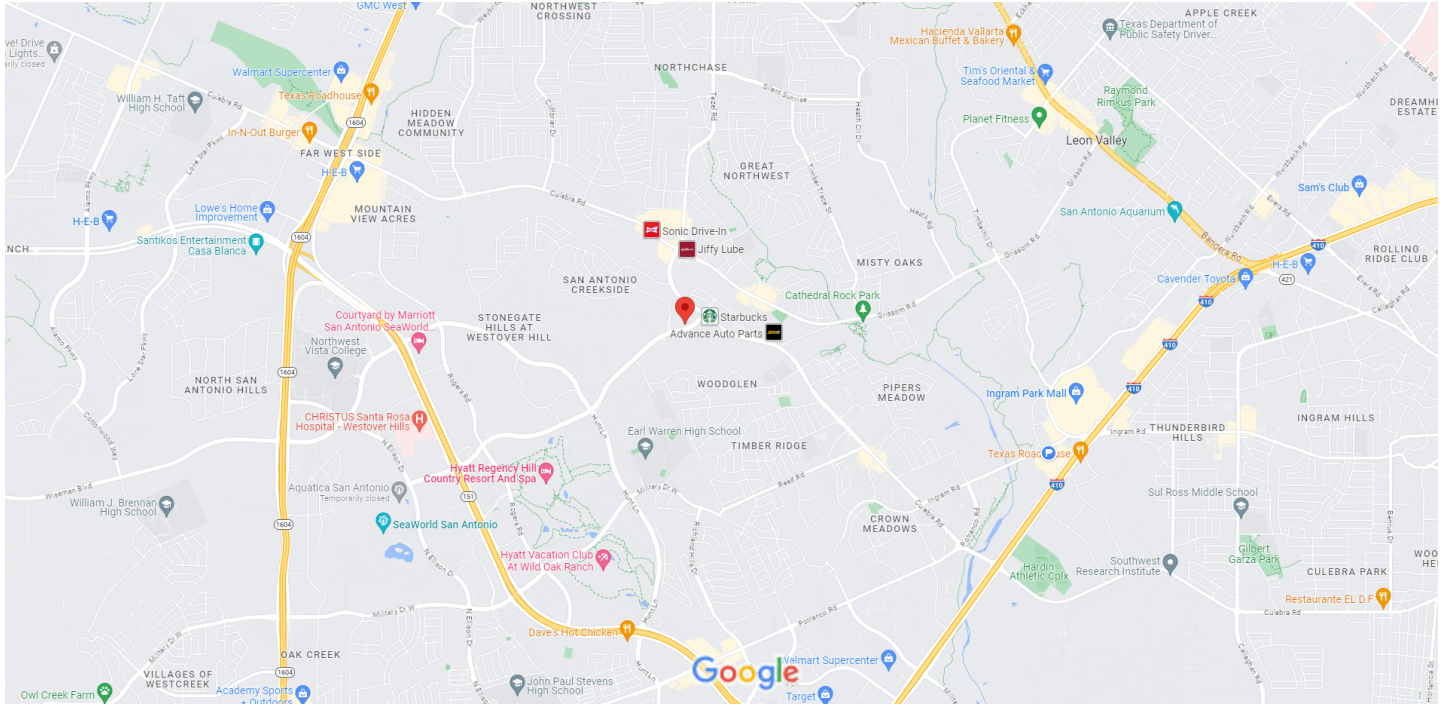

# Google Maps 9215 Westover Hills Blvd

Map data ©2023 Google 2000 ft