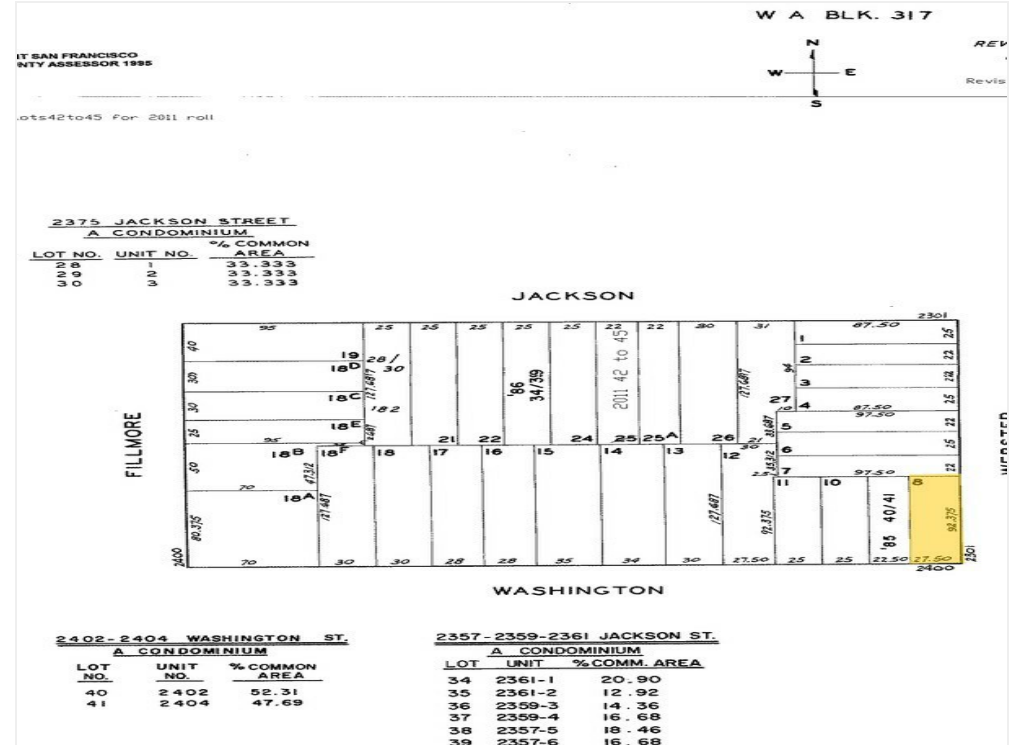

2301 Webster St

2301 Webster St, San Francisco, CA 94115

Property Photos

Plat Map