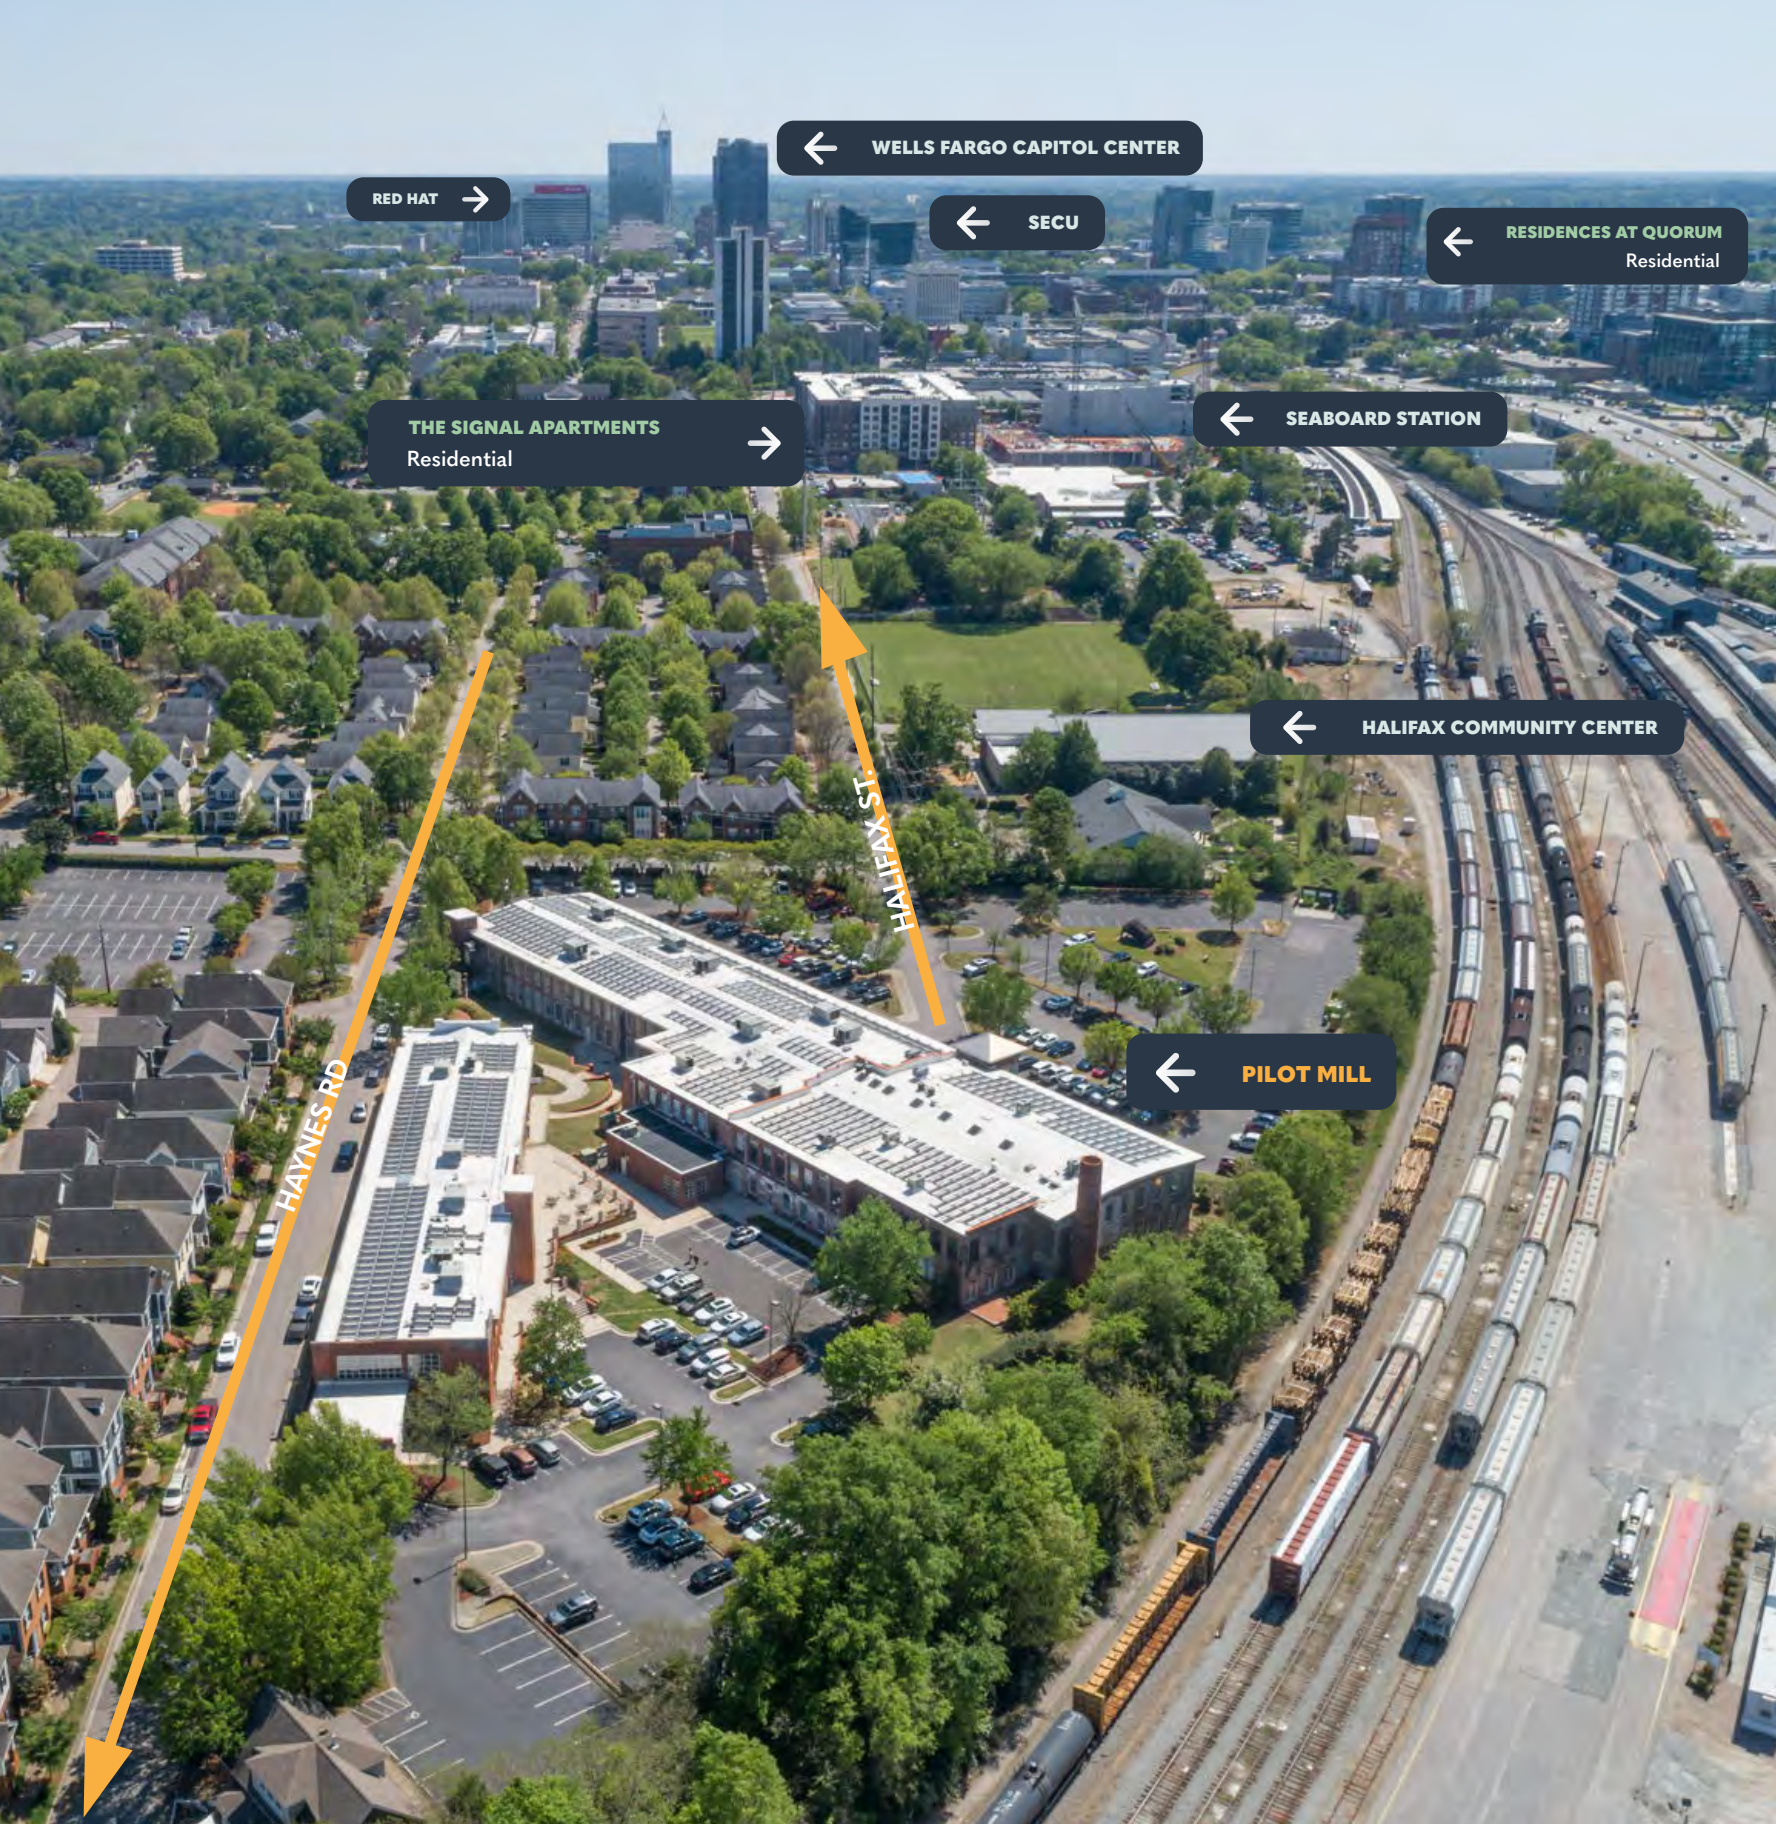

RALEIGH PROFILE

53.9% Bachelor's Degree or Higher	53% Owner Occupied Housing Unit Rate	217,866 Number of Housing Units	$74,612 Median Household Income
194,917 Number of Households	2.3 Number of Persons Per Household	21.6 min. Mean Time Travel to Work	20.6% Moved since previous year
35 Median Age	$340,000 Median Home Price	5.4% Veteran Status	474,069 Total Population

#2 BEST STATE CAPITAL TO LIVE IN
WalletHub · February 2026

#4 ECONOMICALLY RESILIENT METRO
CardRates · January 2026

PILOT MILL 2026 DEMOGRAPHICS

 MILE RADIUS	 POPULATION	 HOUSEHOLDS	 HOUSEHOLD INCOME	 DAYTIME POPULATION
1	15,656	9,101	$139,484	16,789
3	110,960	48,817	$109,413	103,066
5	252,880	111,073	$99,324	180,061