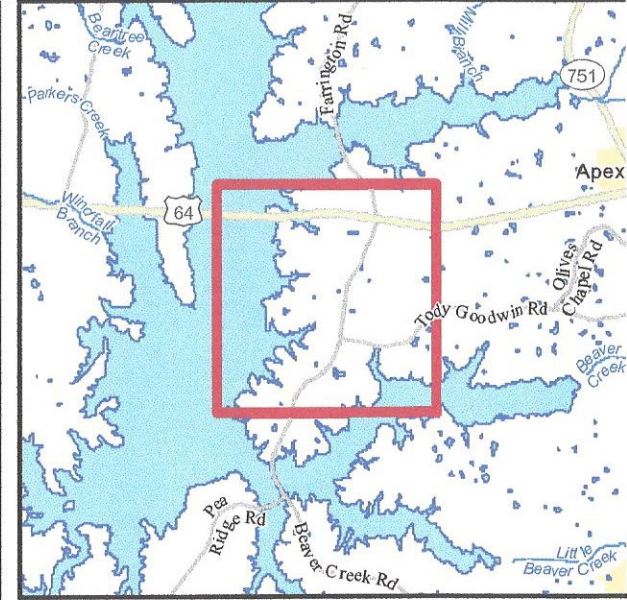

**TEGSS Property (20.54 acres)**

**Legend**

- Parcel Pop-Up
- Address Points
- Parcels

Service Layer Credits:  
Chatham County,  
Chatham County Tax  
Department

CHATHAM COUNTY  
NORTH CAROLINA

Date: 6/4/2024  
Time: 12:40:02 PM

**TEGSS Property (20.54 acres)**

**Legend**

- Parcel Pop-Up
- Parcels

Service Layer Credits:  
Chatham County,  
Chatham County Tax  
Department

Date: 6/4/2024  
Time: 12:28:06 PM