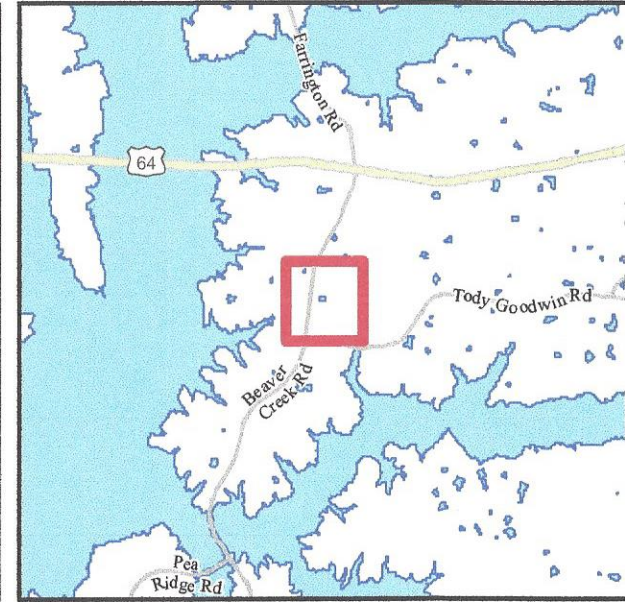

**TEGSS Property (20.54 acres)**

**Legend**

- Parcel Pop-Up
- Address Points
- Parcels

Service Layer Credits:  
Chatham County,  
Chatham County Tax  
Department

CHATHAM COUNTY  
NORTH CAROLINA

Date: 6/4/2024  
Time: 12:40:02 PM

**TEGSS Property (20.54 acres)**

**Legend**

- Parcel Pop-Up
- Parcels

Service Layer Credits:  
Chatham County,  
Chatham County Tax  
Department

Date: 6/4/2024  
Time: 12:28:06 PM