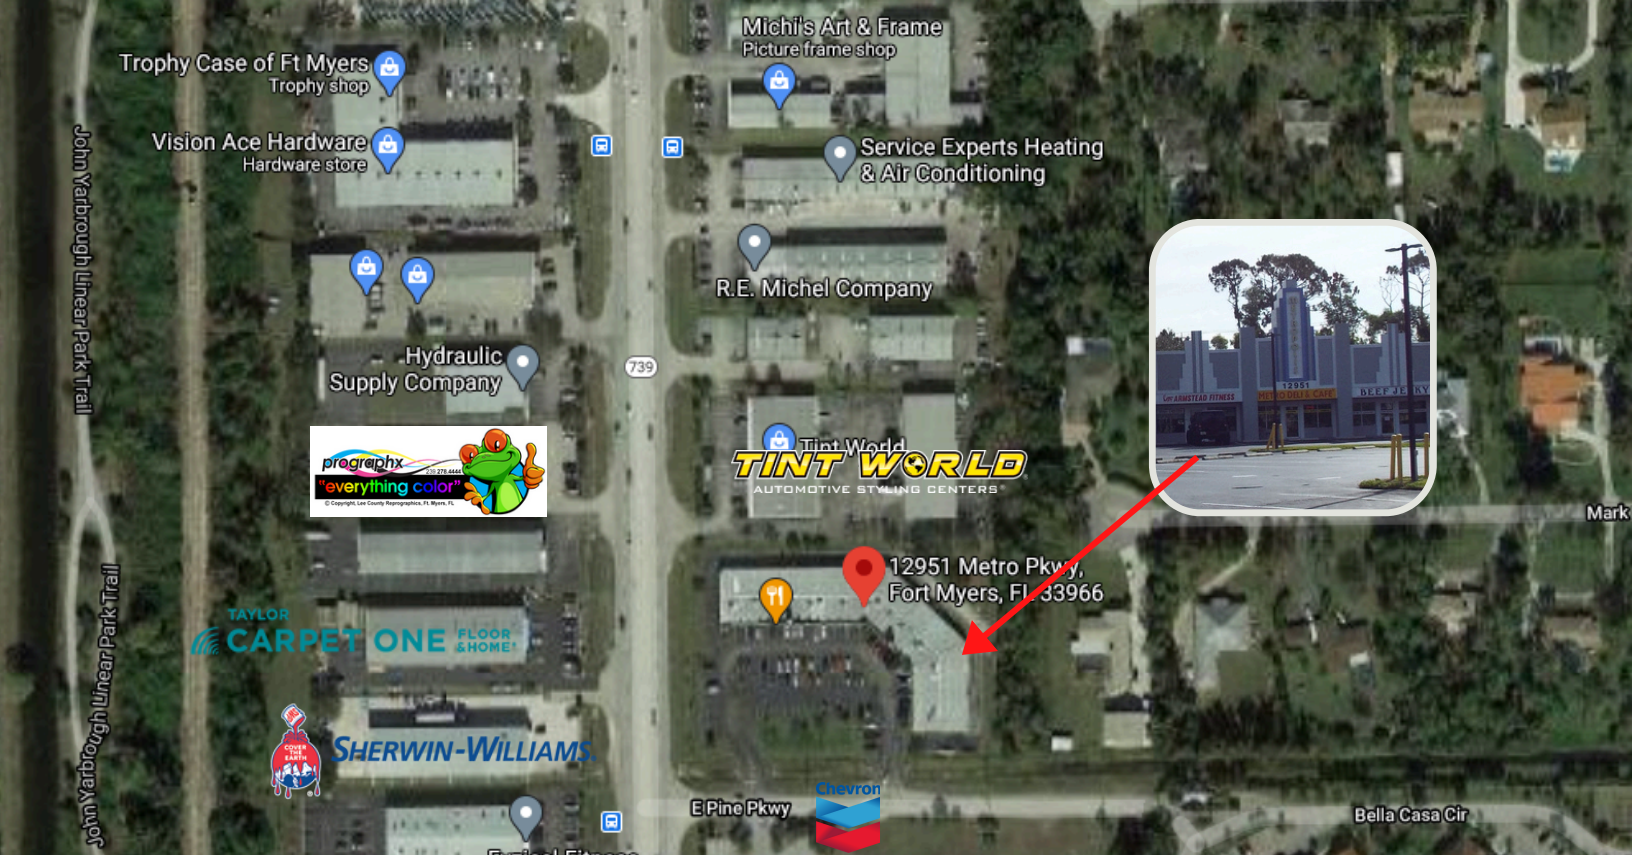

1,600 SF

Retail Space For Lease!

\$15 PSF + CAM

Listing Details

- Rental Rate:** \$15 PSF + CAM
- Unit #9 SQFT:** 1,600 SQFT
- Center Type:** Strip Center
- Stores:** 17
- Frontage:** 310 FT on Metro

Looking to lease a new storefront for your business? Come visit the Metropolis Retail Center! Conveniently located along Metro Parkway in a heavy industrial area, your business will be easily found through the high daily traffic flow! Featuring marquee signage and plenty of parking for your customers, this is an ideal spot for restaurants or service businesses.

--	--	--	--	--	--	--	--	--	--	--	--	--	--

Demographics

Traffic Count	Population	Race/Ethnicity	Median Age	Median Income
25,700	9,418	White-75.61% Hispanic-14.71% Black-4.59%	48.1	\$62,553

Current Tenants Include: Mr. Music Lessons, Metro Deli, Kapua Kava, Beef Jerky, Pho Bowl, Medical Products, Armstead Fitness, Club Healthy Life, Brazilian Supermarket