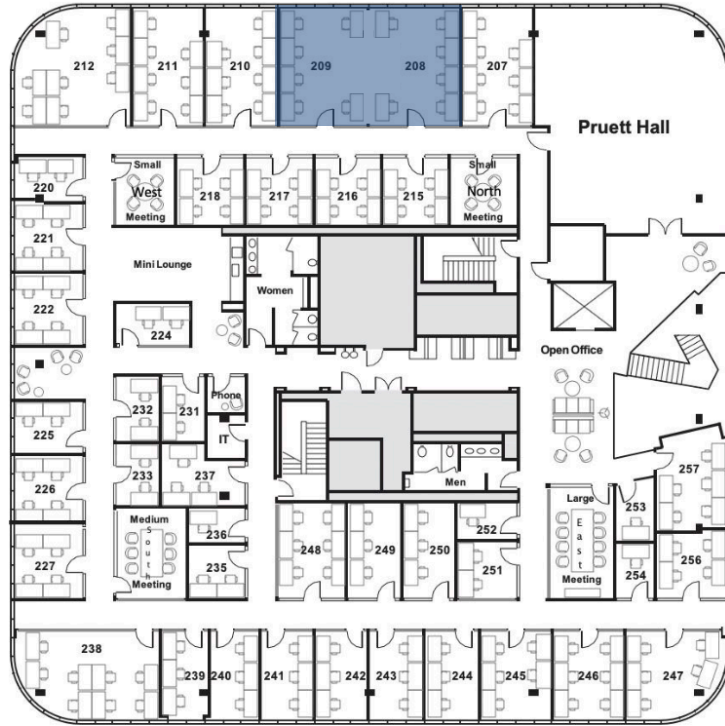

FLEX @ THE GILD

17250 DALLAS PKWY DALLAS TX 75208

20th Floor

19th Floor

SUITE 208/209

12 person

PROPERTY HIGHLIGHTS

- 24/7 Access
- Community Kitchen
- Ultra Fast Internet
- On-site Support
- Mail Services
- Covered Parking
- Free Gym
- Free Notary Services
- Member Events