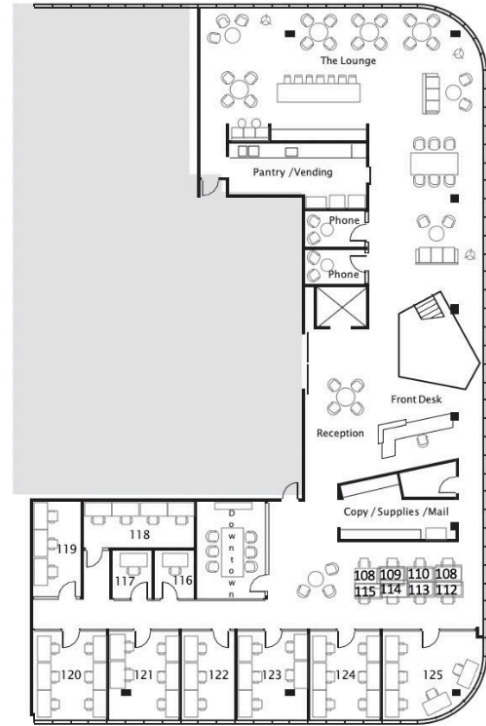

FLEX @ THE GILD

17250 DALLAS PKWY DALLAS TX 75208

20th Floor

19th Floor

SUITE 208/209

12 person

PROPERTY HIGHLIGHTS

- 24/7 Access
- Community Kitchen
- Ultra Fast Internet
- On-site Support
- Mail Services
- Covered Parking
- Free Gym
- Free Notary Services
- Member Events