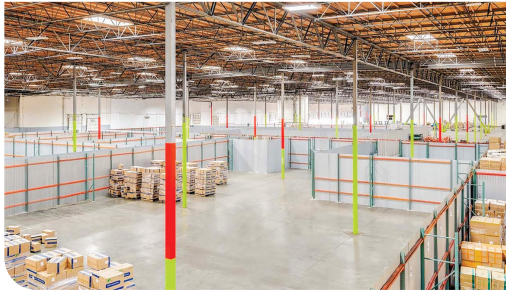

📍 1600 Indian Brook Way, Norcross, GA 30093
 📞 800-338-6369

Building Highlights

Cubework is the nation's premier short-or-long term warehouse provider, we specialize in offering expensive commercial storage, office solutions, and commercial parking without the need for long-term leases. Expand and downsize and never pay for more than what you need.

24/7 Building Access

On-site Staff

Turnkey Spaces

Conference Rooms

Daily Janitor Service

High-speed Internet

CCTV, Surveillance System

Ample Loading Docks

Gourmet Coffee & Water

Forklift Rentals and Labor

Property Features

RBA	81,440 Square Feet
Site	16.84 Acres
Clear Height	20'
Loading Docks	19 ext
HVAC	Yes
Fire Protection	Yes
Access	24/7, Turnkey
Warehouse	300 - 71,440 SF Divisible
Private Office	150 - 10,000 SF Divisible