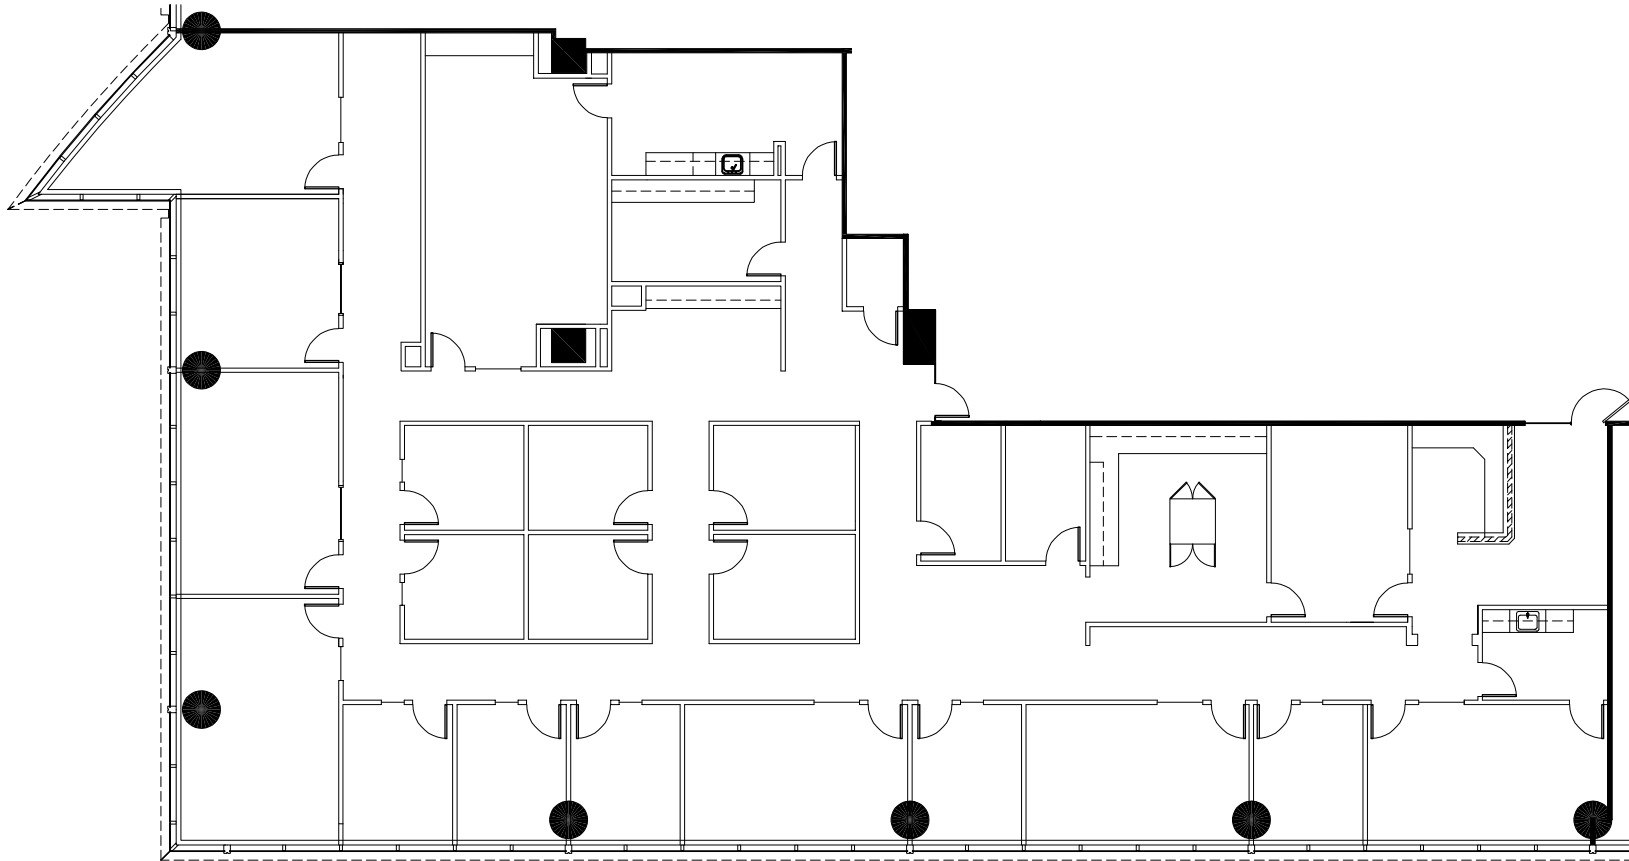

ONE ALLIANCE CENTER

3500 Lenox Road | Atlanta

Suite 1750 | 8,149 RSF

Key Plan

Disclaimer: The above floor plans are not to scale. The available space shown is believed to be correct but is subject to change.