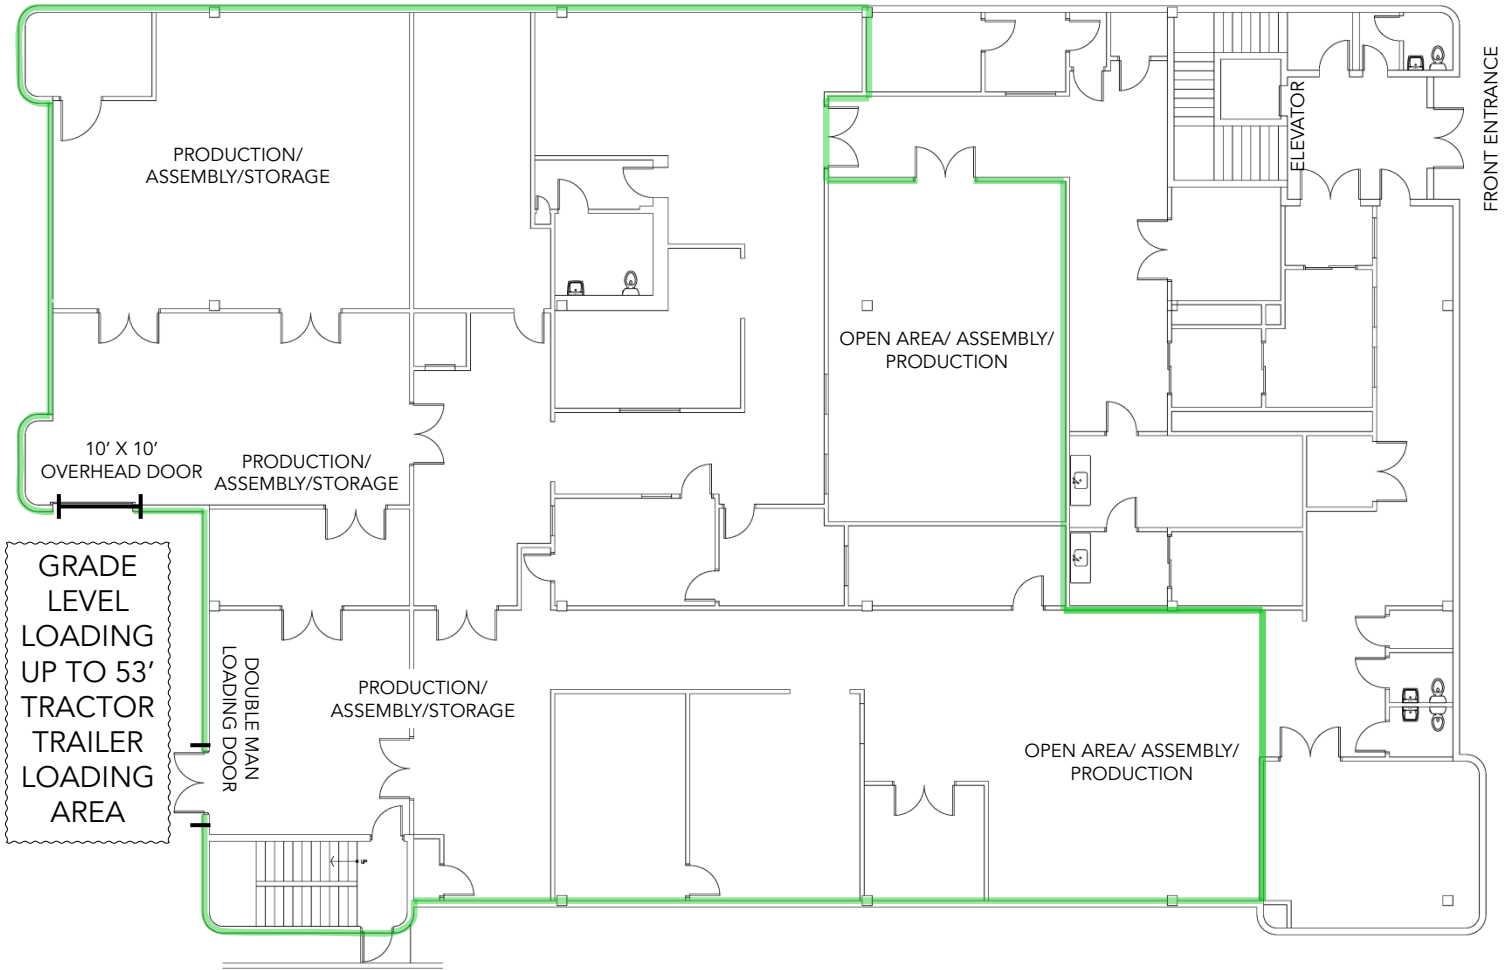

1121 West Newport Center Drive

Deerfield Beach, FL 33442

1st Floor - Floor Plan | ±12,131 SF

Green outline denotes ±9,000 SF
Production/Assembly/Storage

1121 West Newport Center Drive

Deerfield Beach, FL 33442

2nd Floor - Floor Plan | ±12,131 SF

Tom Robertson
Senior Managing Partner
TRobertson@rrcra.com
561.703.0888