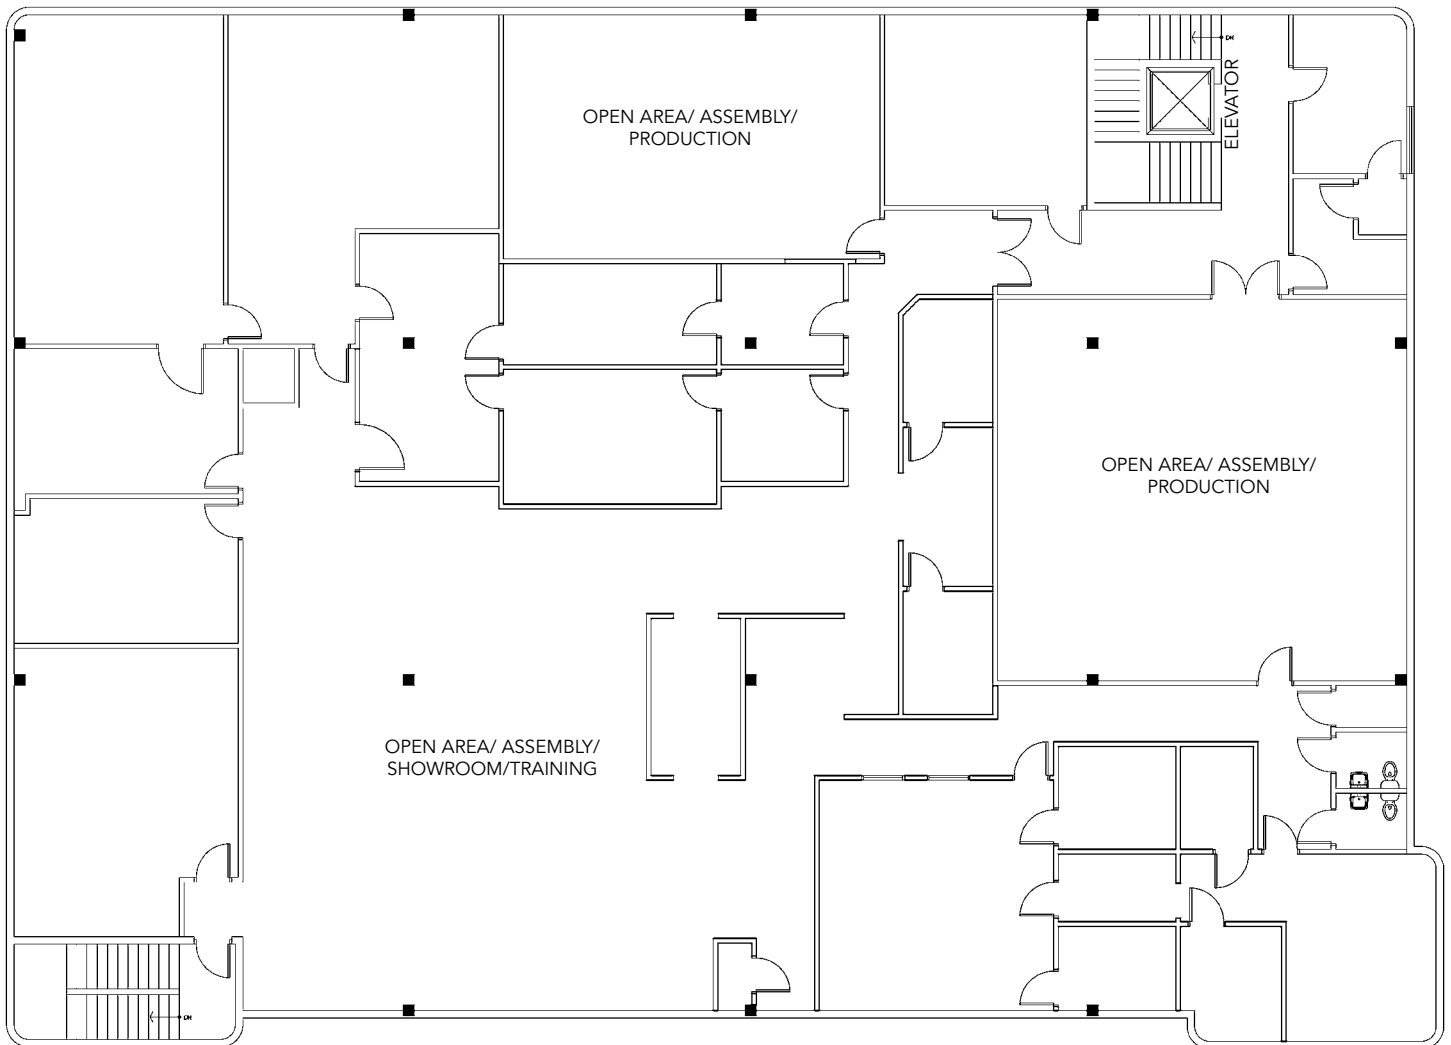

1121 West Newport Center Drive

Deerfield Beach, FL 33442

1st Floor - Floor Plan | ±12,131 SF

Green outline denotes ±9,000 SF
Production/Assembly/Storage

1121 West Newport Center Drive

Deerfield Beach, FL 33442

2nd Floor - Floor Plan | ±12,131 SF

Tom Robertson
Senior Managing Partner
TRobertson@rrcra.com
561.703.0888