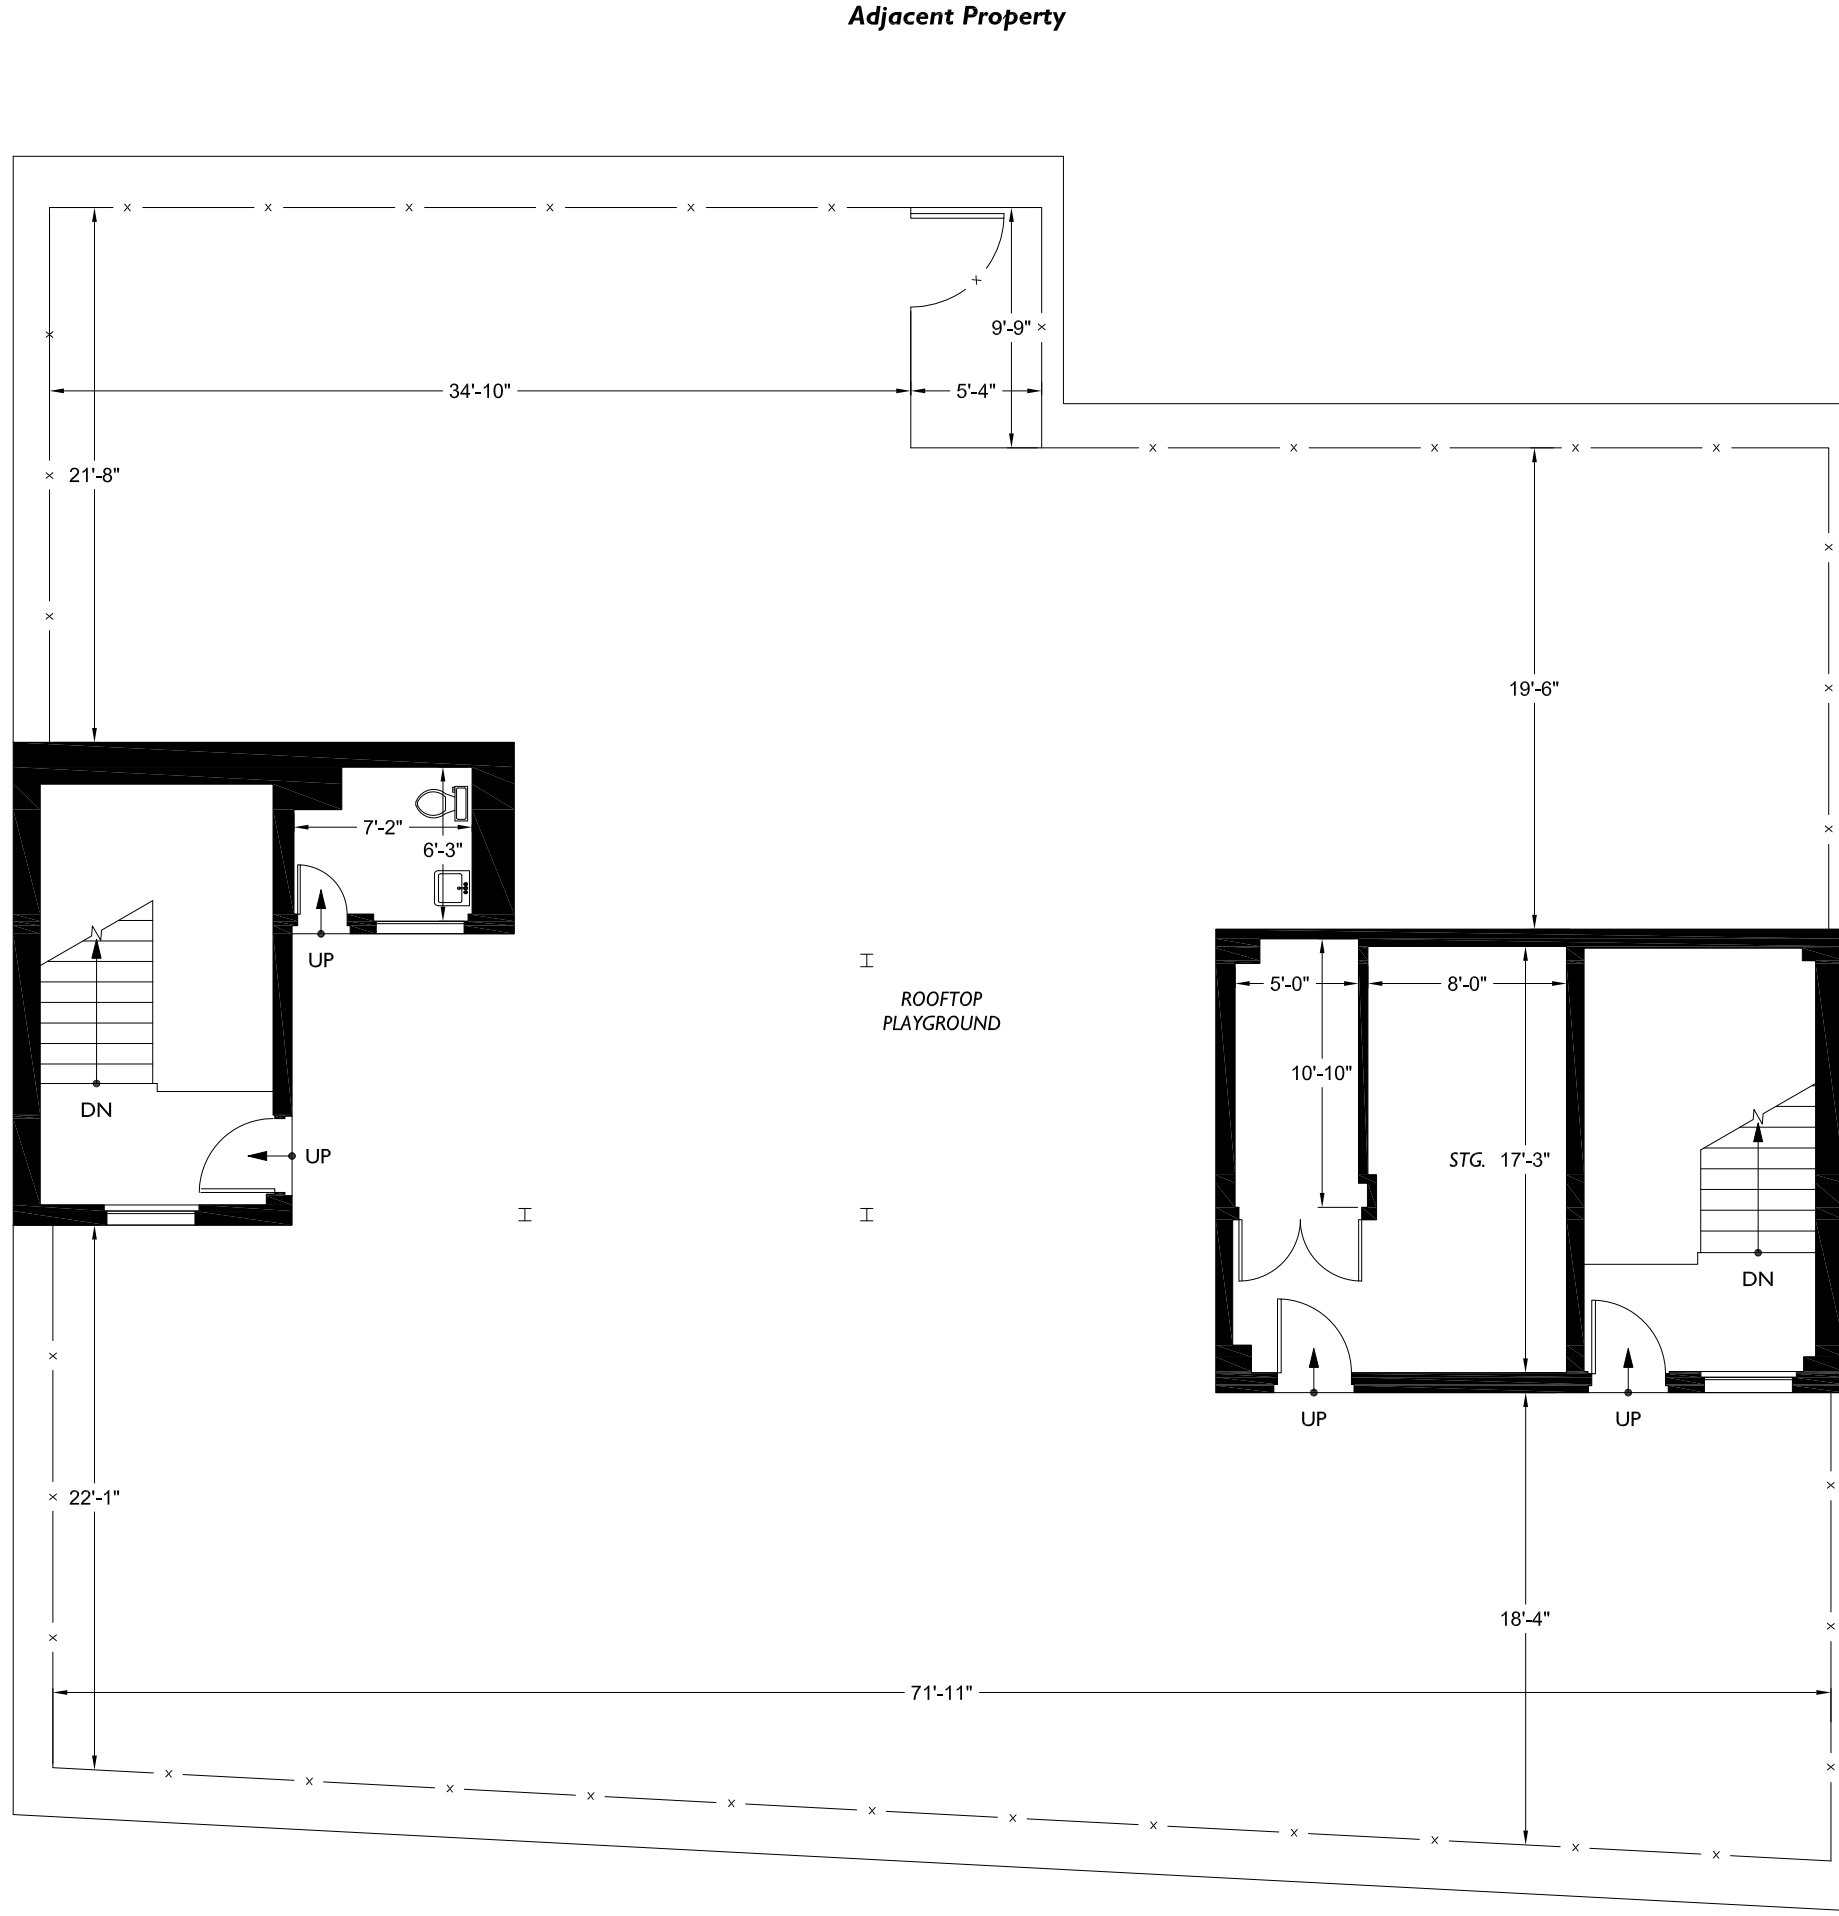

Adjacent Property

Braun Management Inc.
160 Broadway 1st Floor
New York, NY 10038

Malcolm X Day Care Center
111-12 Northern Boulevard
Corona, NY 11368

Floor Plan
ROOF
Floor

1/8" = 1'-0"
Scale

2DFLOORPLANS.COM
206-328-7410 fax 206-328-4764
AS-BUILT
FLOOR PLANS

1700 21st Avenue South Suite 100
Seattle, WA 98144
Measured: May 2015
Project: C15-530