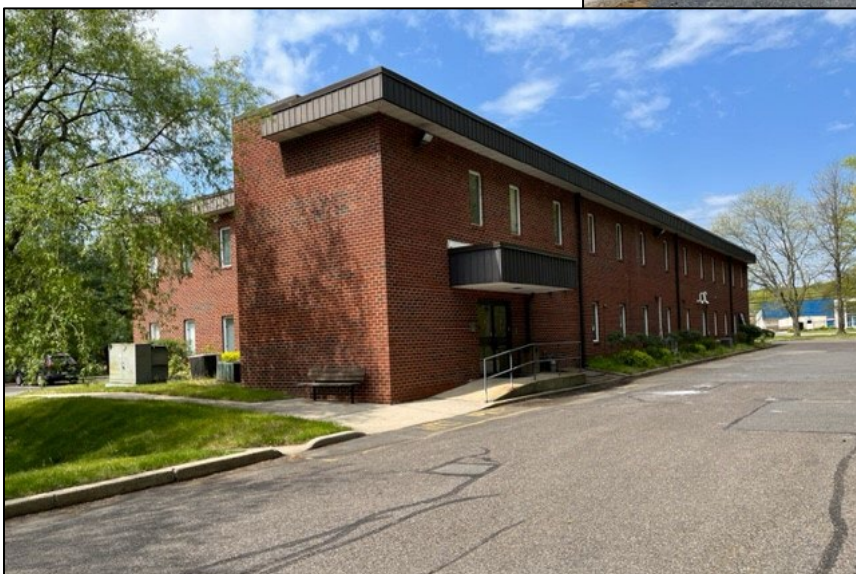

Whitehorse Professional Building, 1675 Whitehorse-Mercerville Road, Hamilton, NJ 08619