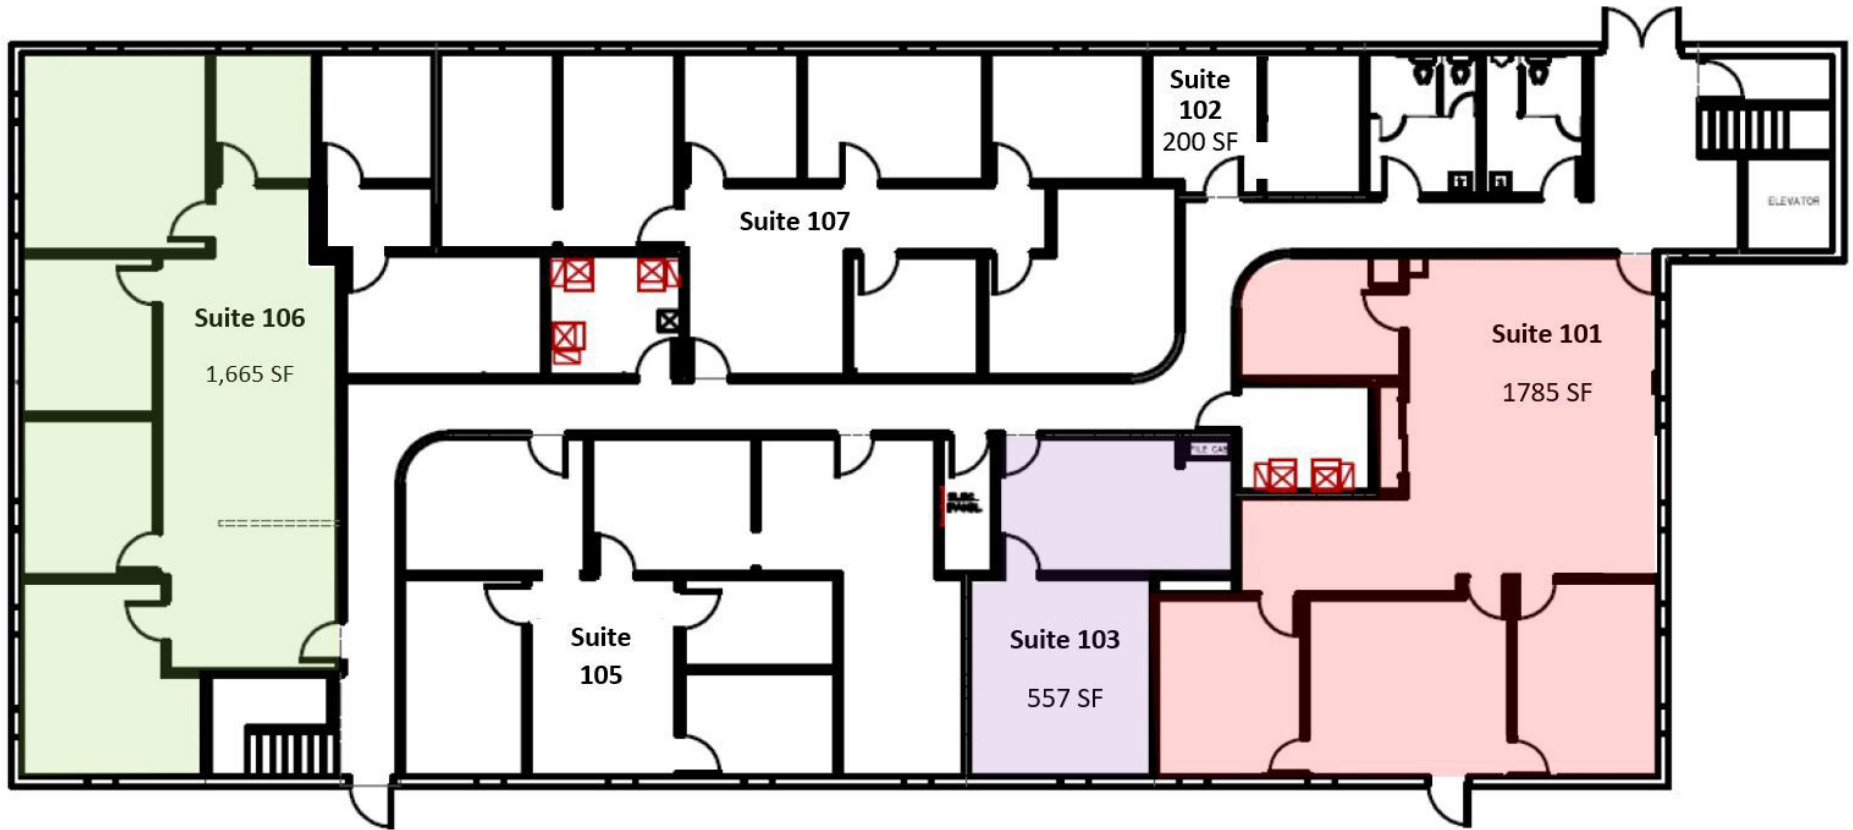

Available Lease Space

First Floor

- Suite 106: 1665 SF \$3,191 per month
- Suite 107 884 SF \$1,694 per month

Second Floor

- Suite 201: 1387 SF \$2,658 per month

Gross rent includes all operating expenses

Joseph R.

Suite 106: 1665 SF

1675 Whitehorse-Mercerville Road, Hamilton, NJ 08619

Suite 201: 1387 SF

1675 Whitehorse-Mercerville Road, Hamilton, NJ 08619

First Floor

Whitehorse Professional Building

1675 Whitehorse-Mercerville Road, Hamilton, NJ 08619