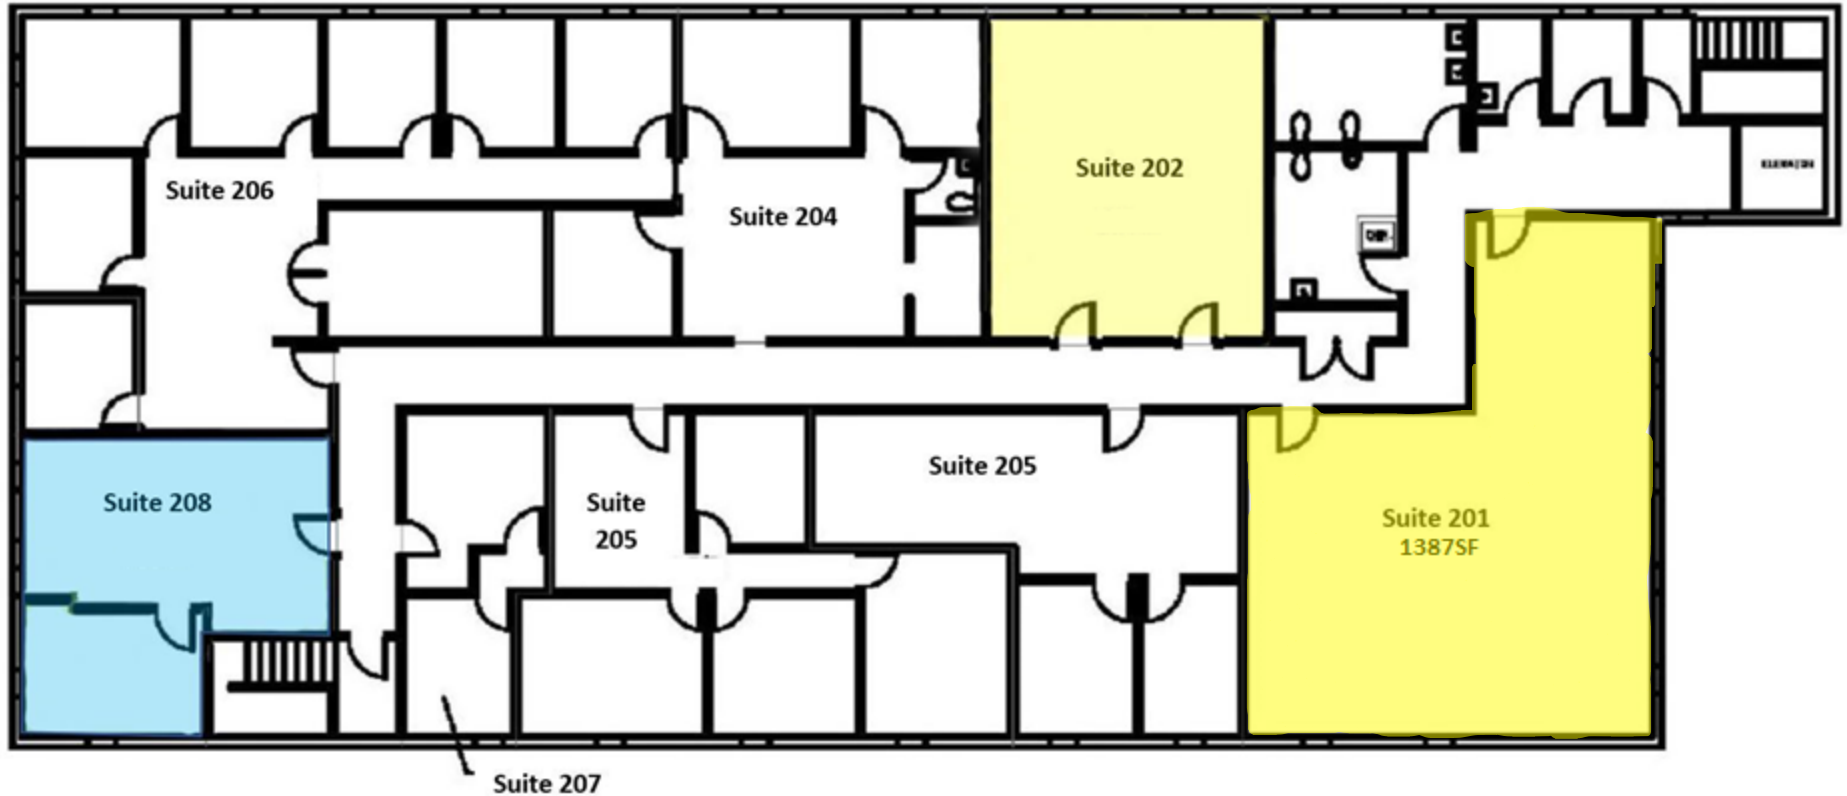

1675 Whitehorse-Mercerville Road, Hamilton, NJ 08619

Second Floor

Whitehorse Professional Building