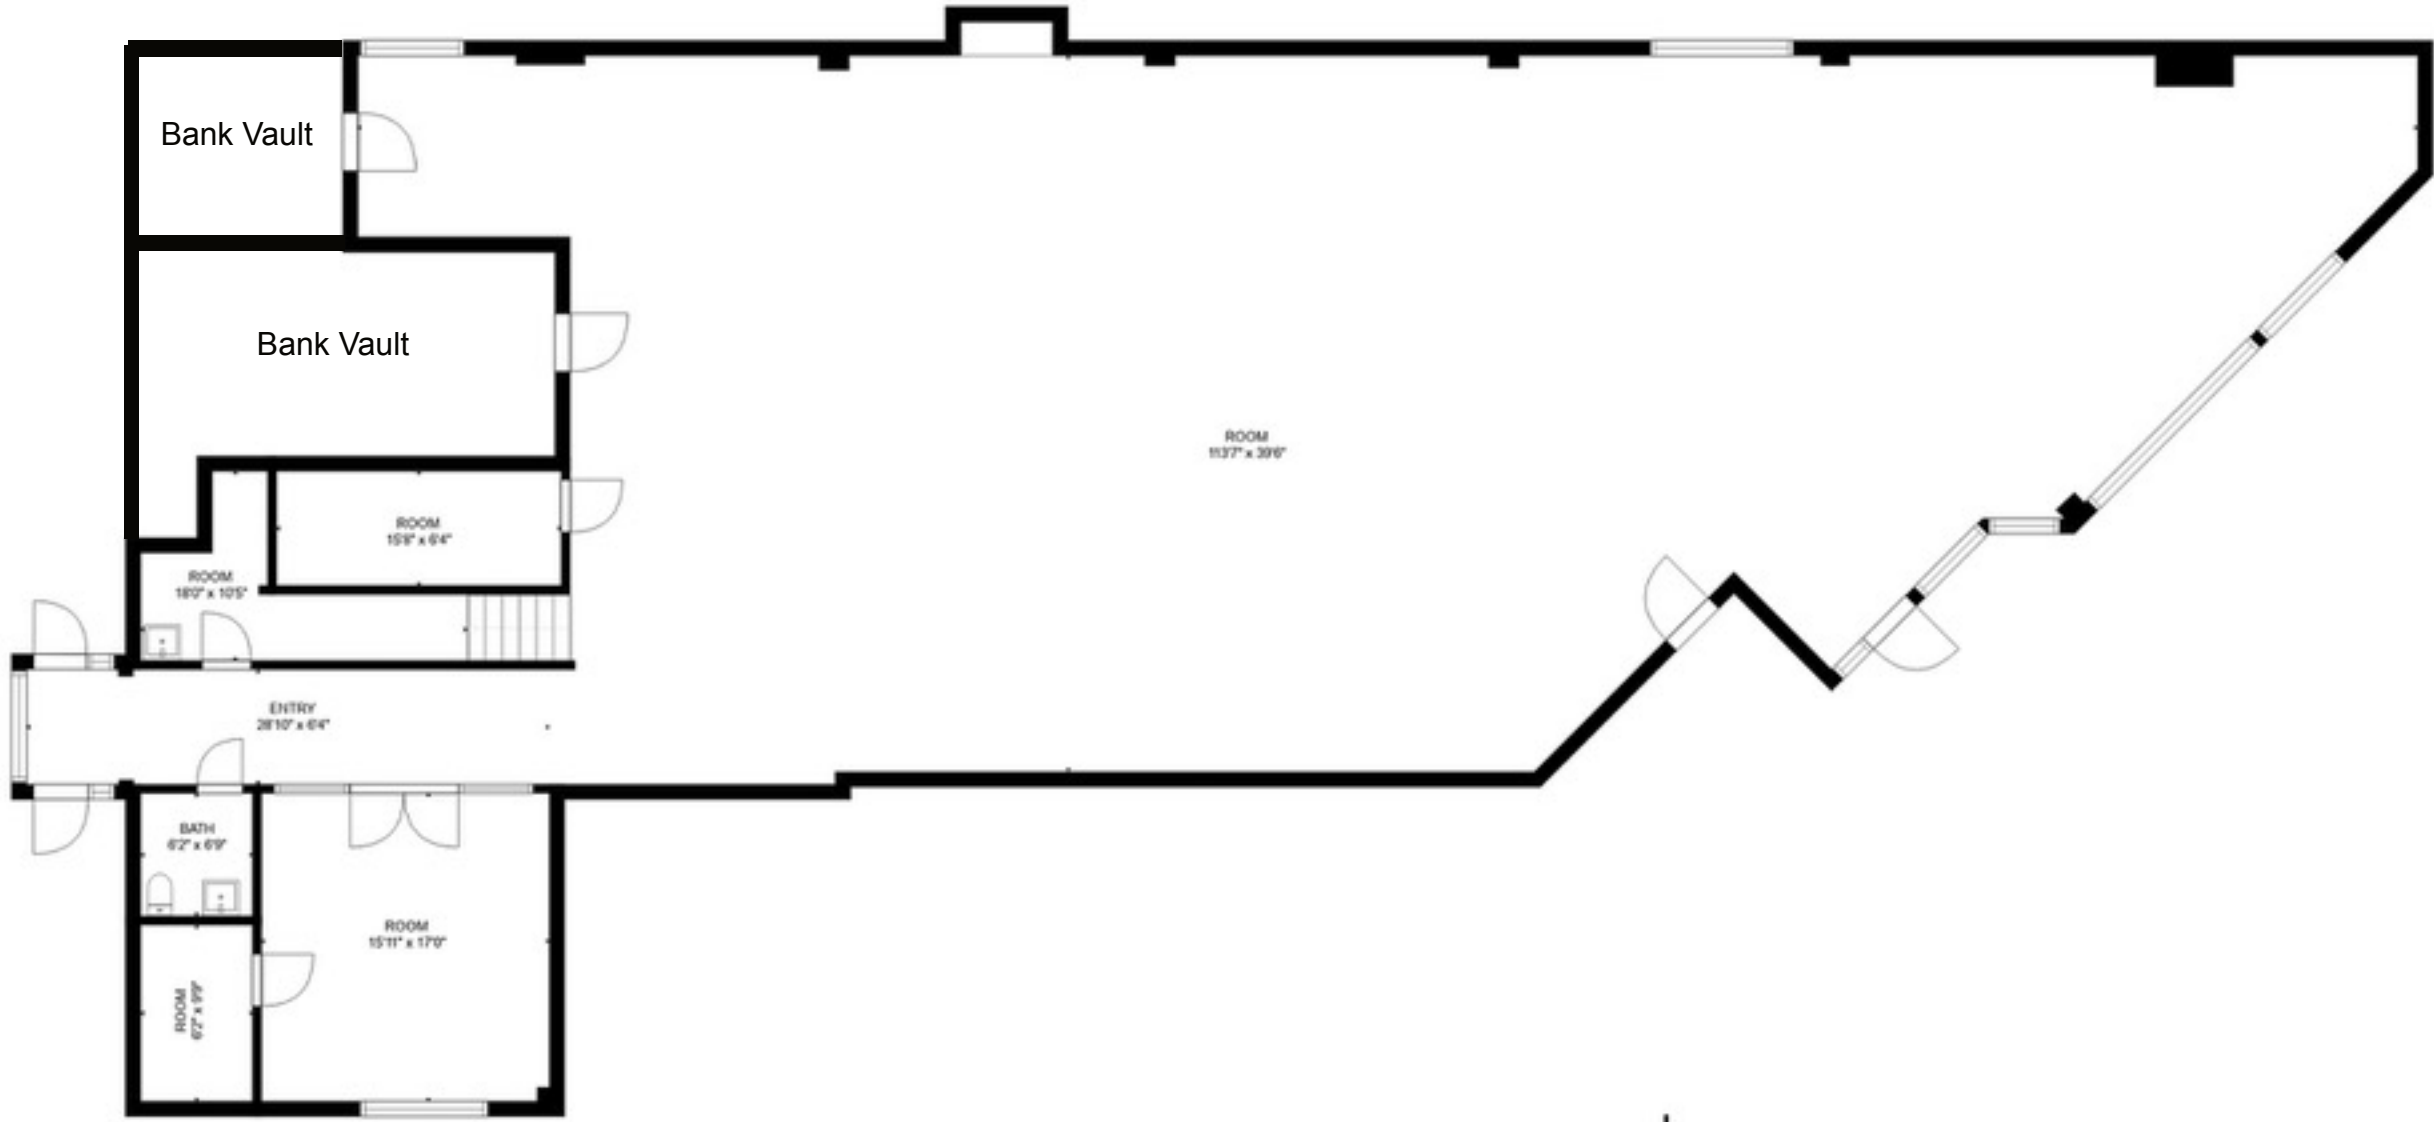

1217 N Catalina Ave

Redondo Beach, CA 90277

FLOOR 2

FLOOR 1

Floorplan

DISCLAIMER: Floorplan rendering created by The Luxury Level. Measurements are approximate and fairly exact but not State authorized. It is the responsibility of the buyer to verify the property's measurements and square footage independently. Multiple independent floors or spaces may not be representative of actual location on property.