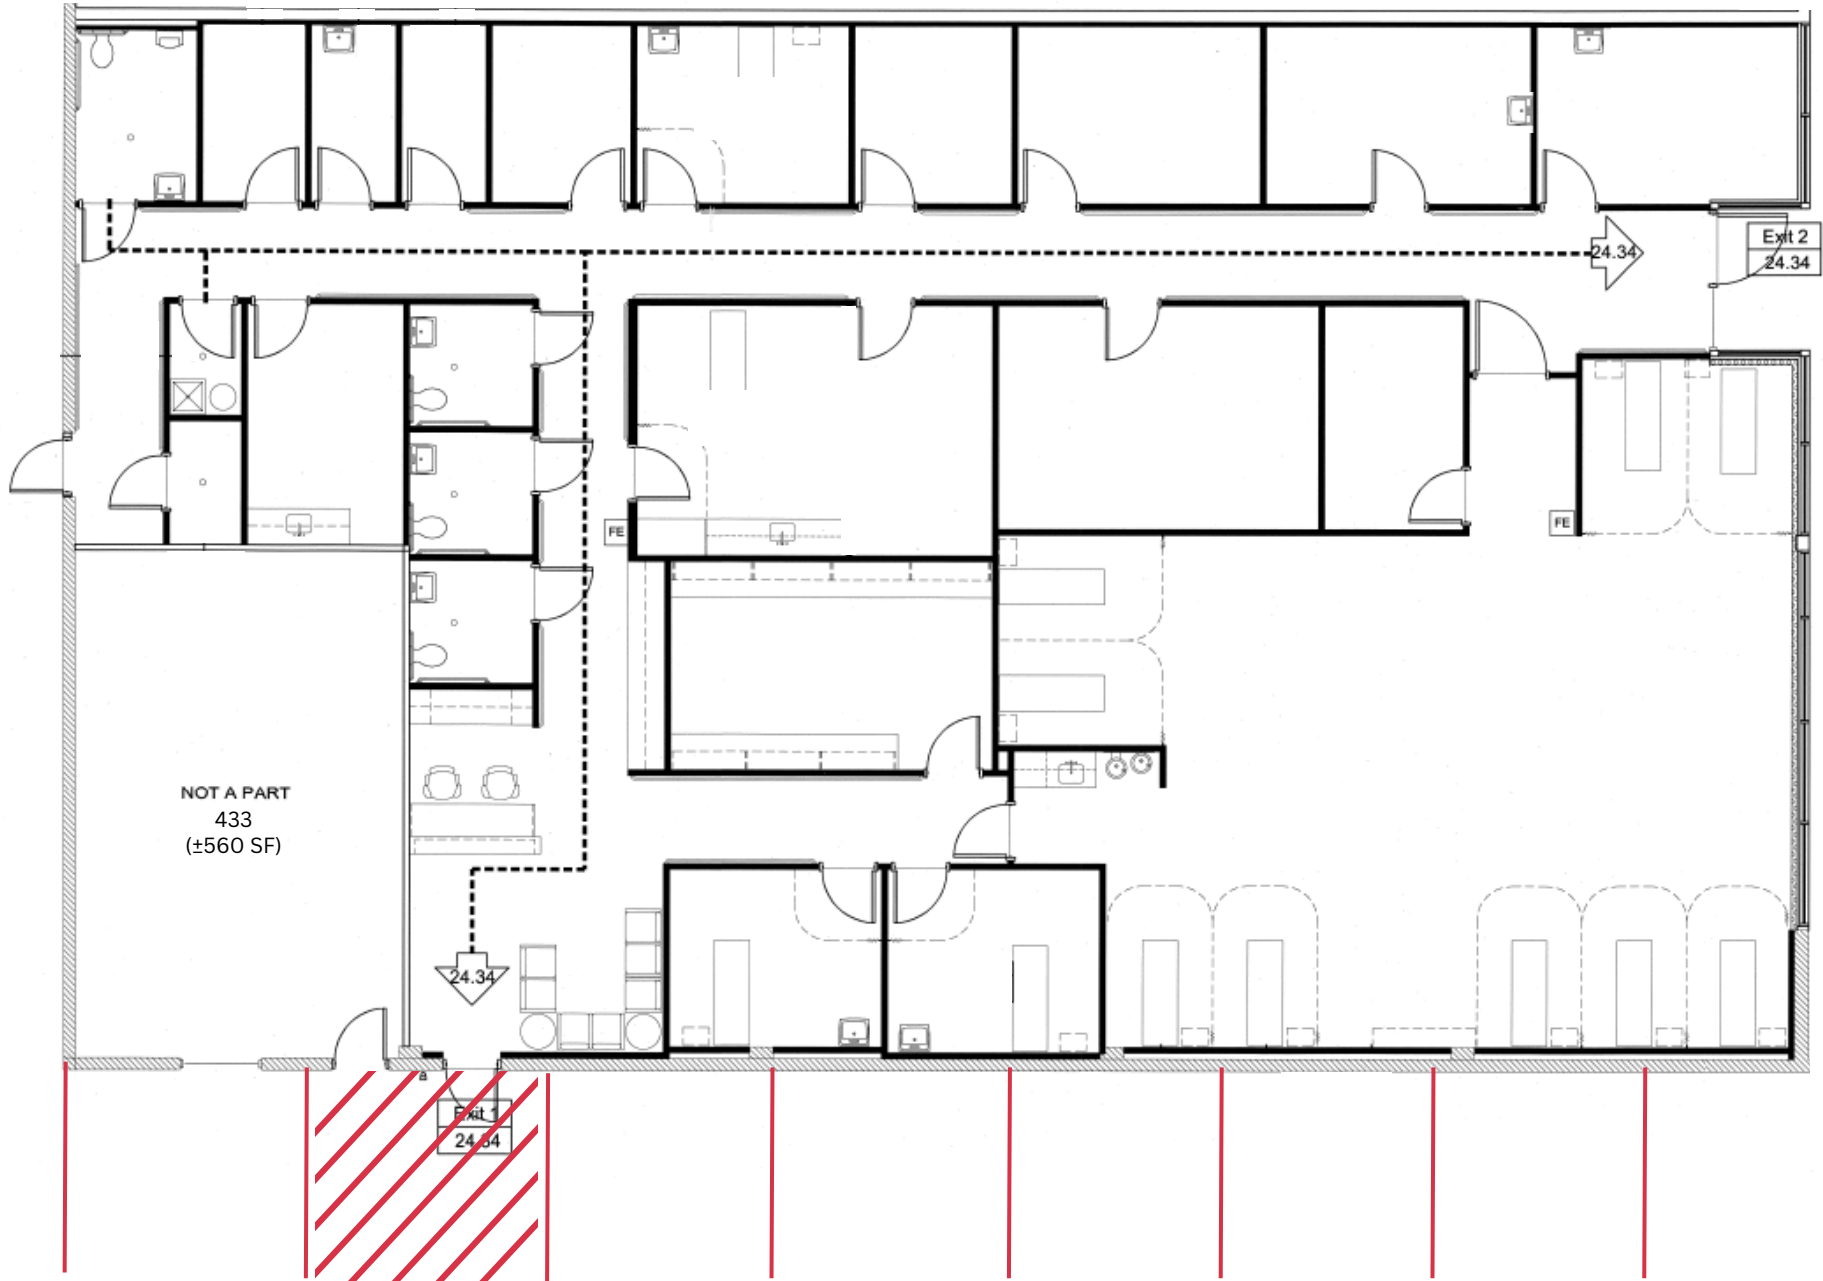

RITE
AID

VONS

Gyshi
Lounge

CHUZE
FITNESS

AVAILABLE
6,000 SF

AVAILABLE
20,100 SF

PARKING

↓ ENCINITAS COMMUNITY PARK ↓

FLOOR PLAN 435 (EXISTING CONDITIONS)

(PRIMARY PARKING LOT)

(SEMI-PRIVATE PARKING LOT)

(NOT TO SCALE)

 **Scripps**
MEMORIAL HOSPITAL
ENCINITAS CAMPUS

- Highway Visibility
- Grocery Anchored Center
- 4-Way Interchange
- Excellent Demographics
- Abundant Parking

SEMI-PRIVATE PARKING

**AVAILABLE
6,000 SF**

YOUR NAME HERE

**AVAILABLE
20,100 SF**

YOUR NAME HERE