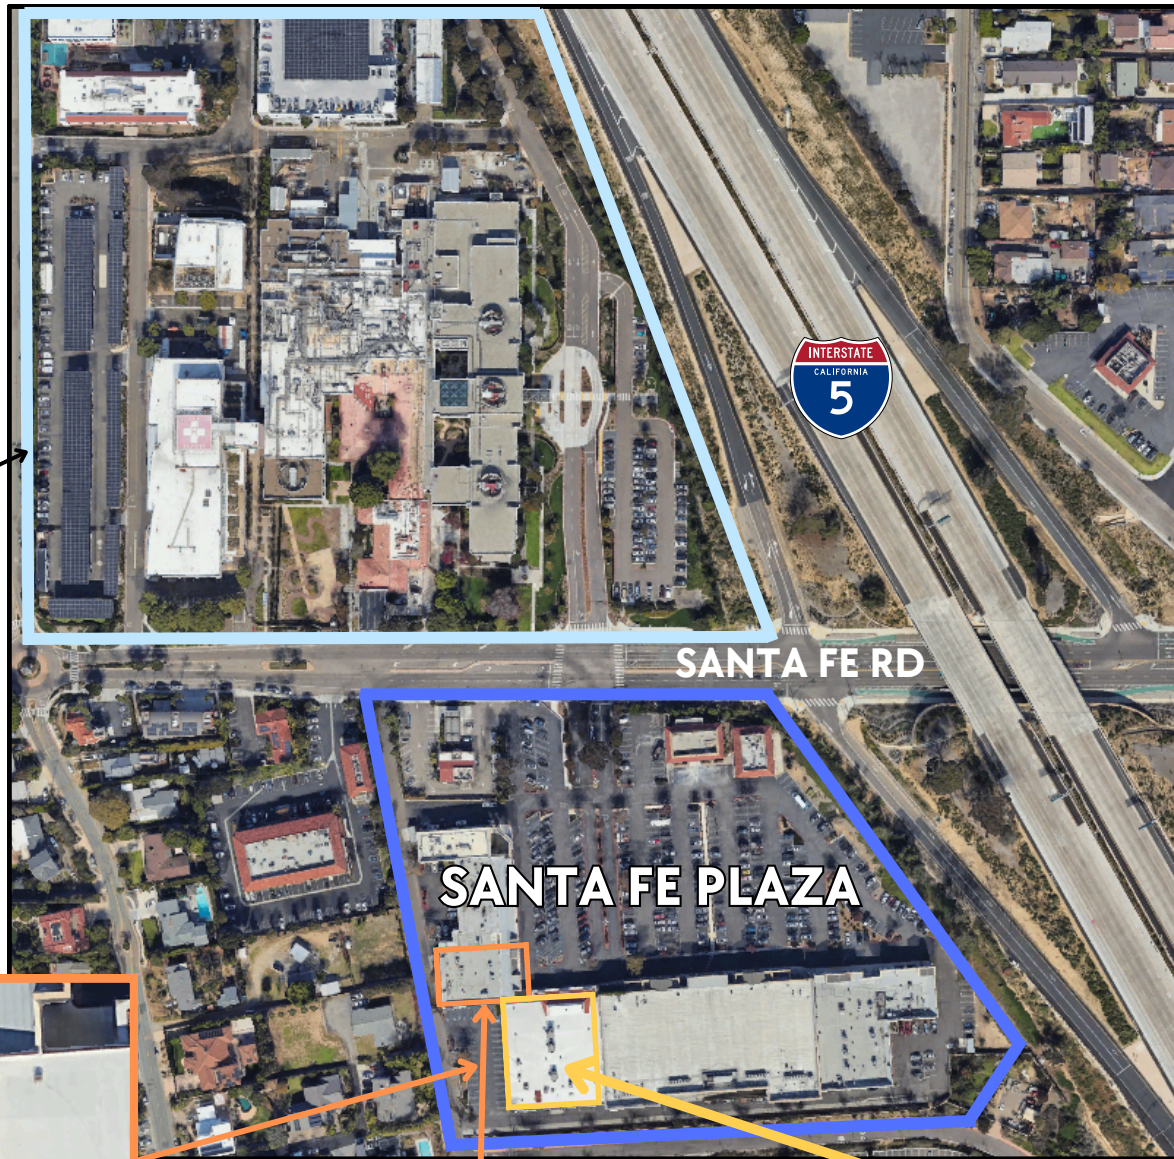

RITE
AID

VONS

Gyshi
Lounge

CHUZE
FITNESS

AVAILABLE
6,000 SF

AVAILABLE
20,100 SF

PARKING

↓ ENCINITAS COMMUNITY PARK ↓

FLOOR PLAN 435 (EXISTING CONDITIONS)

(PRIMARY PARKING LOT)

(SEMI-PRIVATE PARKING LOT)

(NOT TO SCALE)

 **Scripps**
MEMORIAL HOSPITAL
ENCINITAS CAMPUS

- Highway Visibility
- Grocery Anchored Center
- 4-Way Interchange
- Excellent Demographics
- Abundant Parking

SEMI-PRIVATE PARKING

**AVAILABLE
6,000 SF**

YOUR NAME HERE

**AVAILABLE
20,100 SF**

YOUR NAME HERE