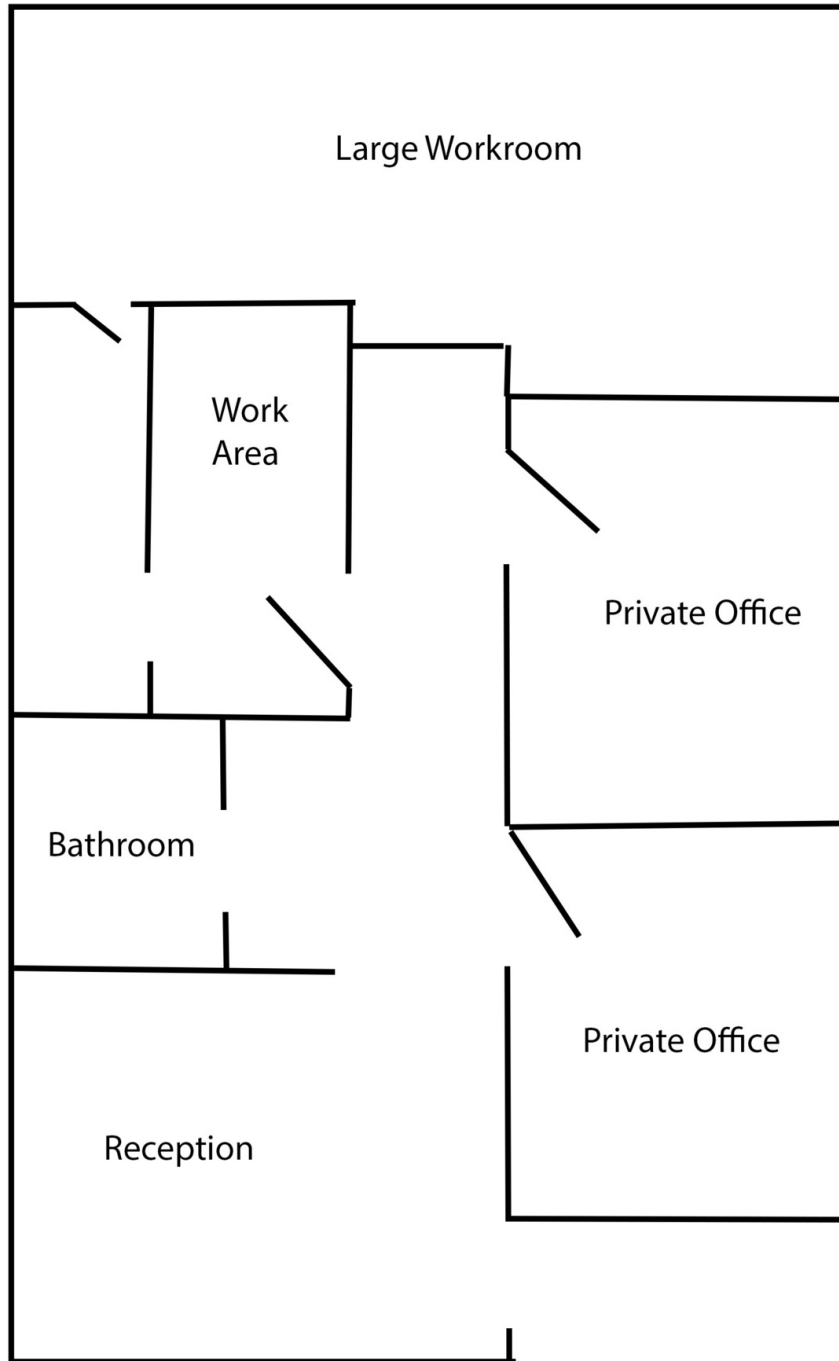

Suite 130 994 SF

CONTACT

JARED DALEY
Commercial Real Estate Advisor
404-876-1640 x111
Jared@BullRealty.com
BullRealty.com

MEGAN DALEY
Commercial Real Estate Advisor
404-876-1640 x153
Megan@BullRealty.com
BullRealty.com

ANGIE SARRIS
Commercial Real Estate Advisor
404-876-1640 x176
Angie@BullRealty.com
BullRealty.com