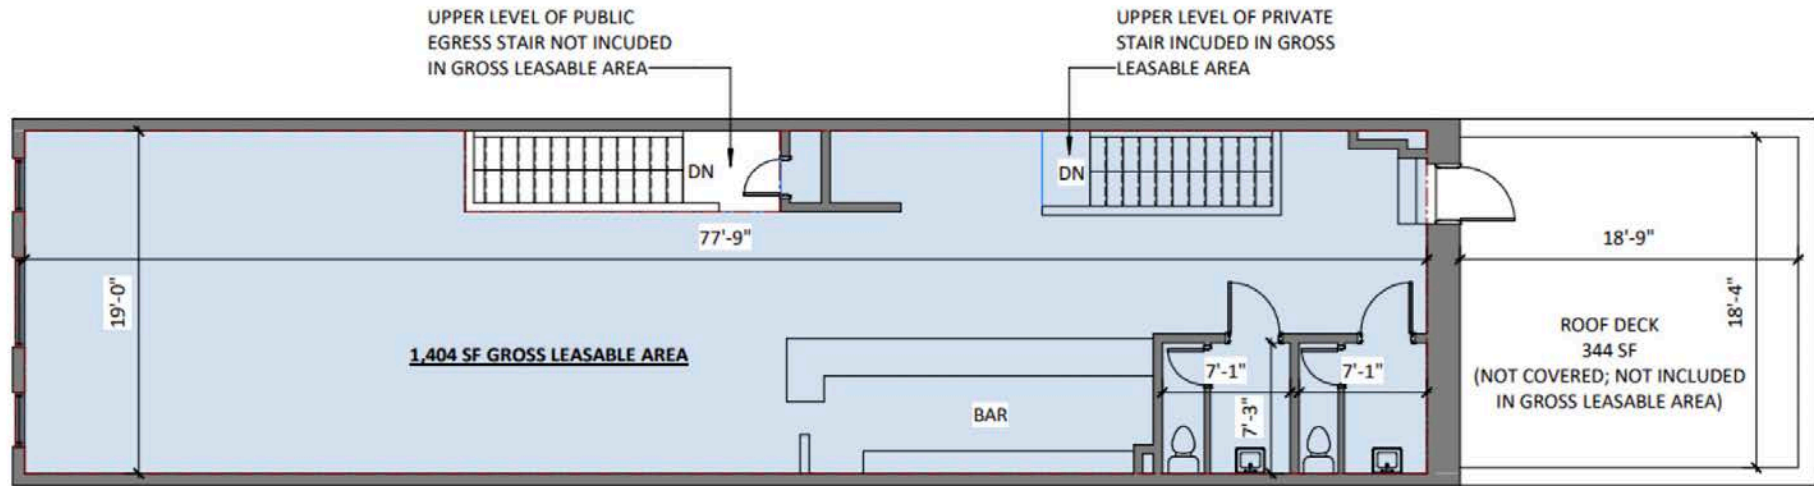

# FLOOR PLAN

345 KING ST, CHARLESTON, SC 29401

② FLOOR PLAN-LEVEL 2  
1/8" = 1'-0"

① FLOOR PLAN-LEVEL 1  
1/8" = 1'-0"

GROSS LEASABLE AREA	
1ST FLOOR:	1,768 SF
MEZZANINE:	183 SF
2ND FLOOR:	1,404 SF
<b>TOTAL:</b>	<b>3,355 SF</b>