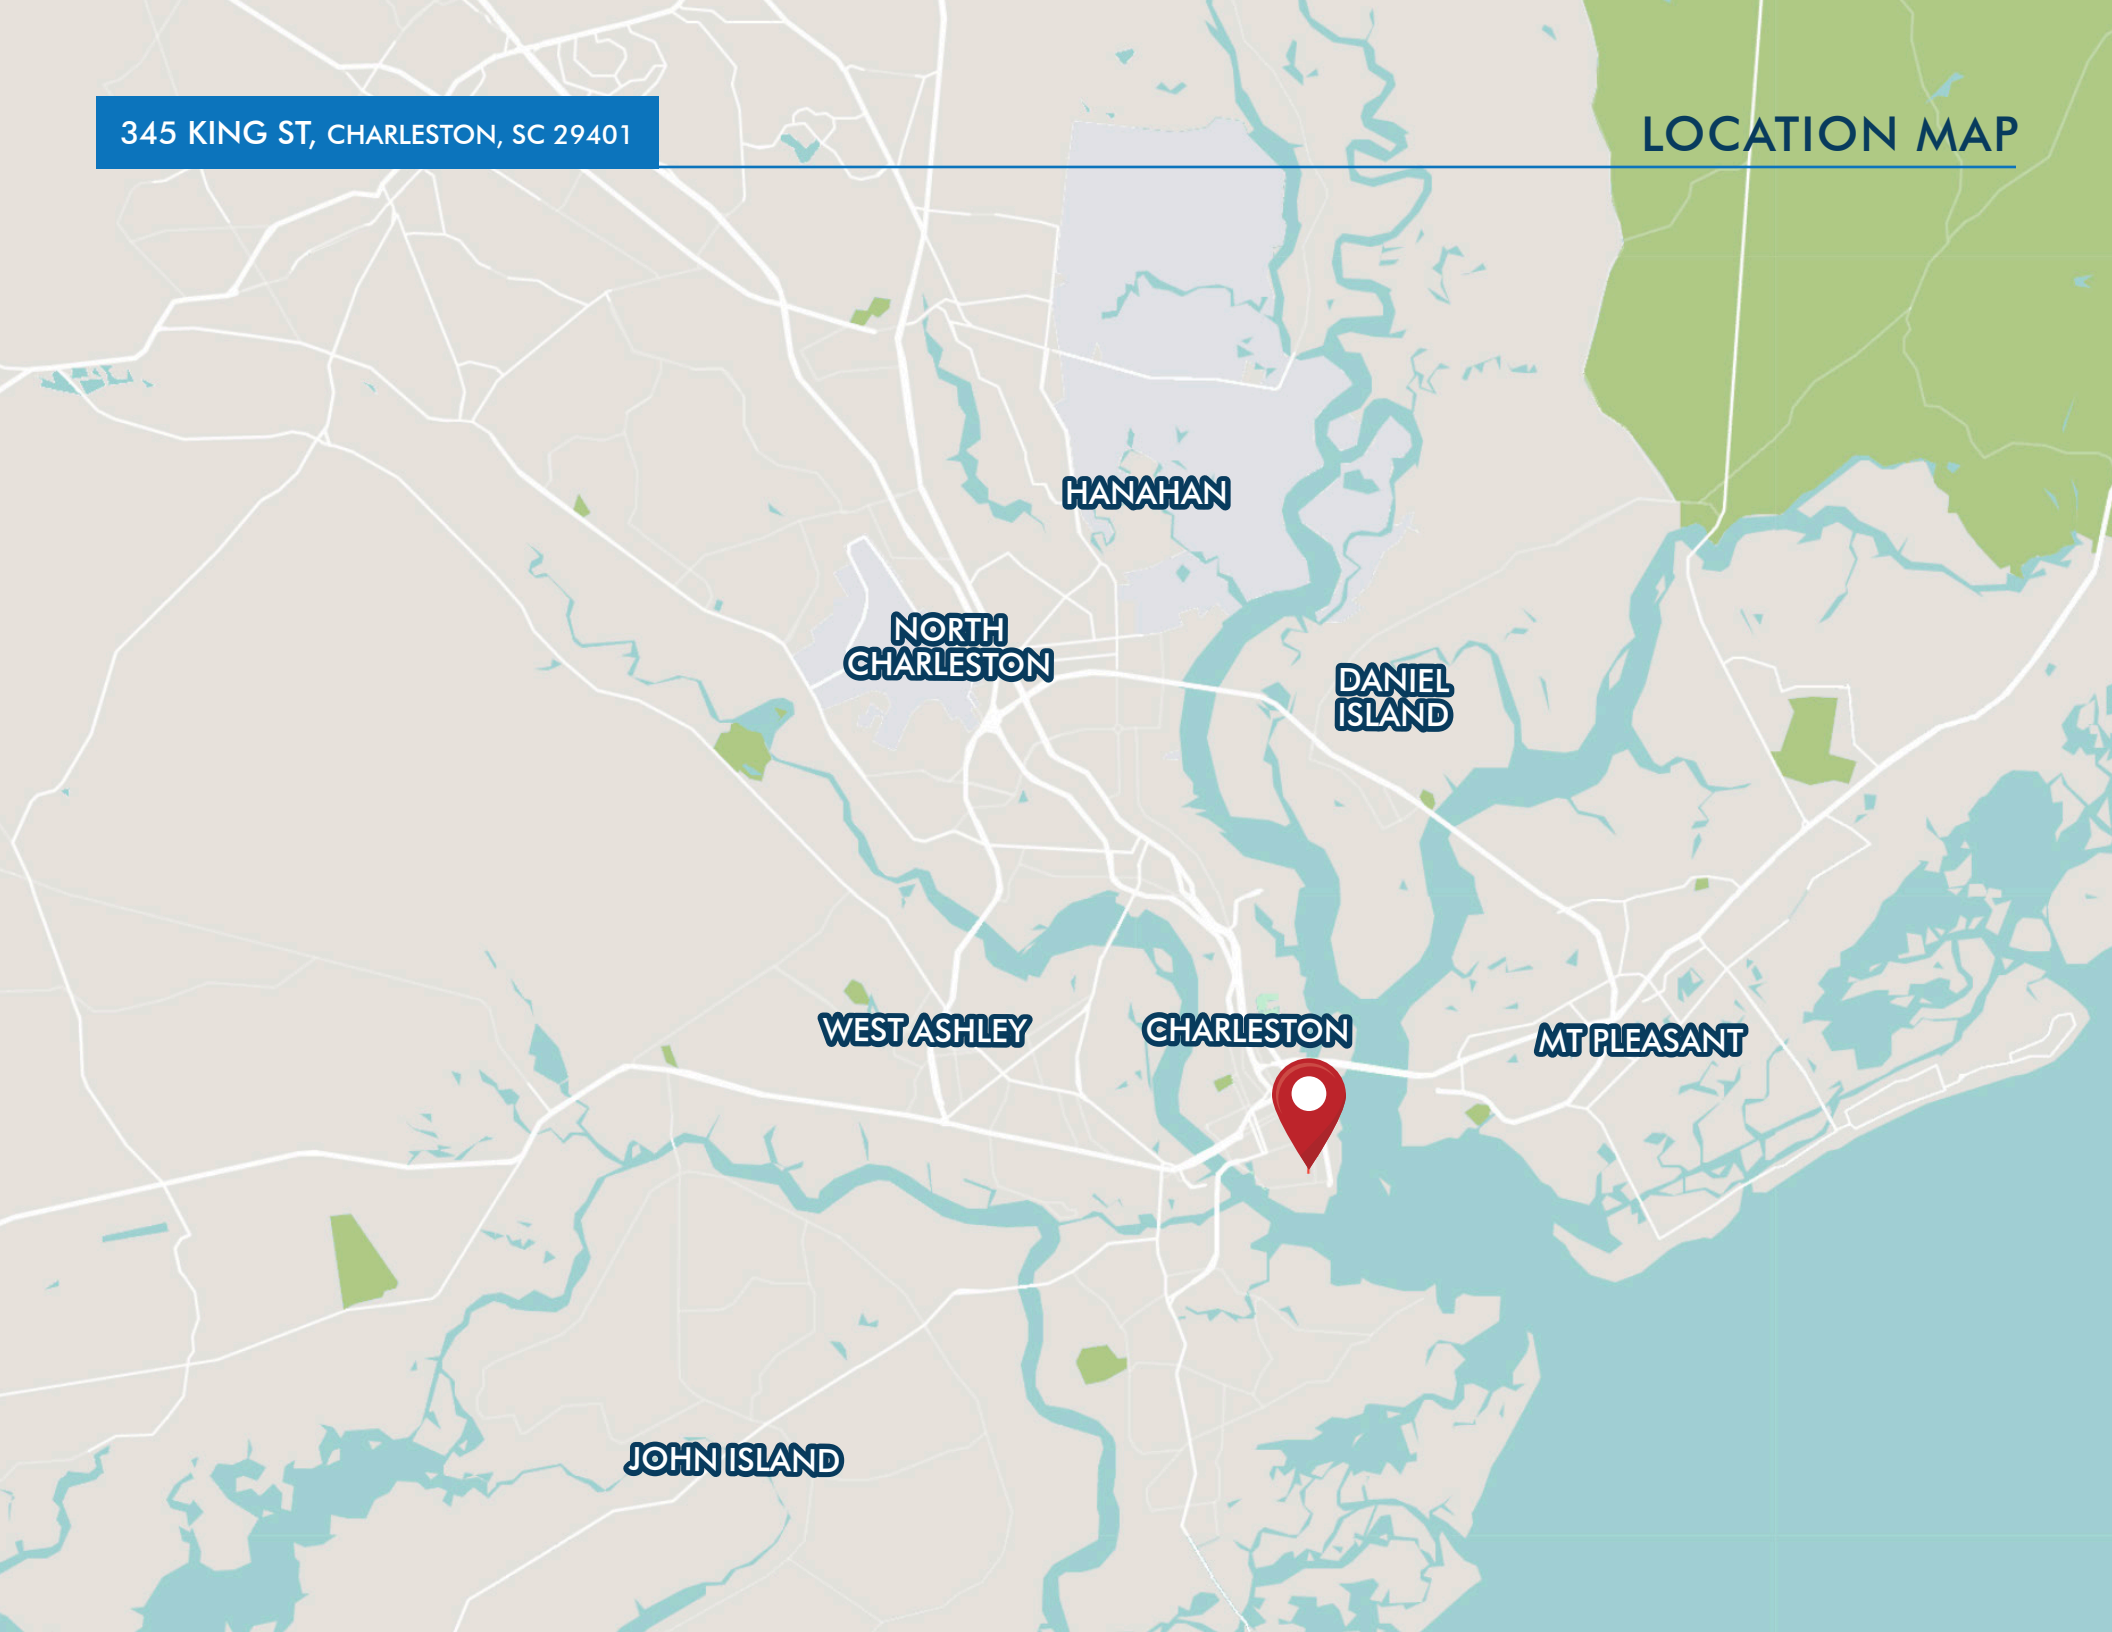

345 KING ST, CHARLESTON, SC 29401

LOCATION MAP