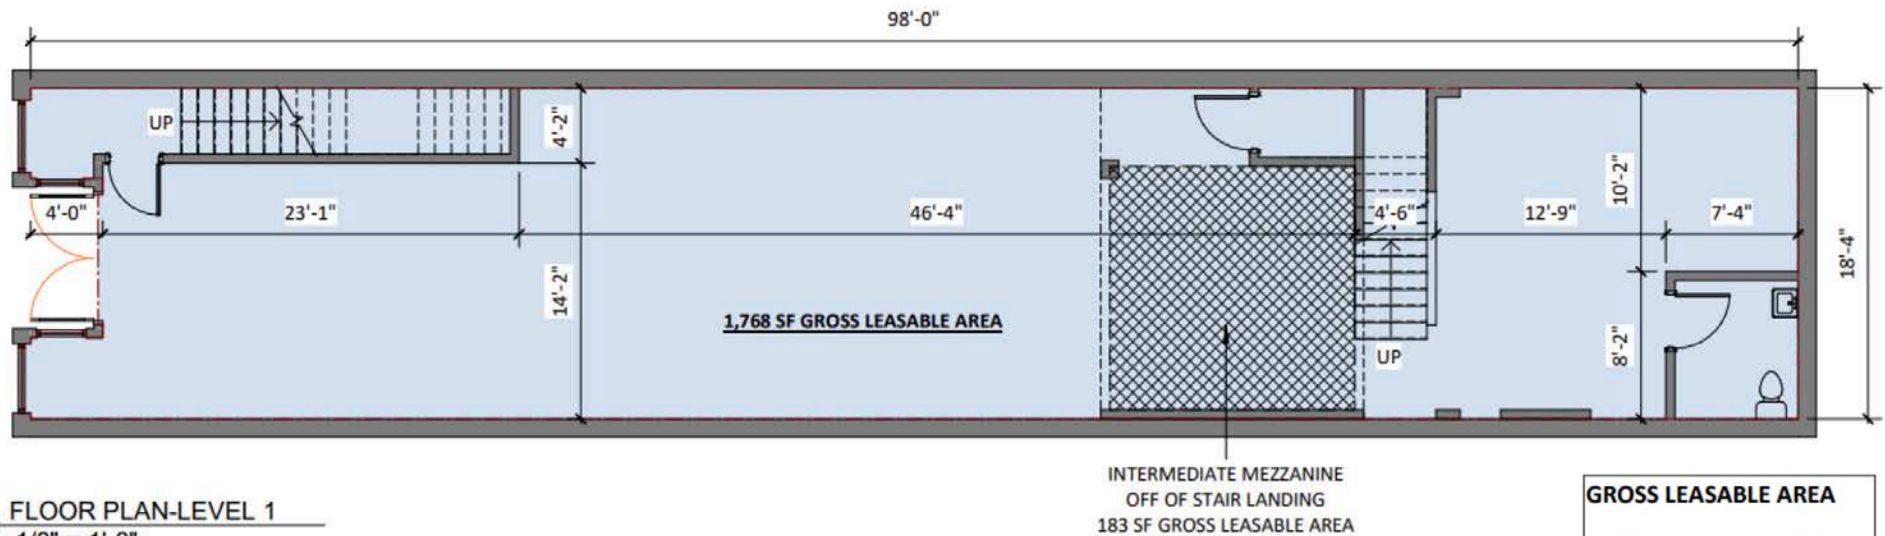

# FLOOR PLAN

345 KING ST, CHARLESTON, SC 29401

② FLOOR PLAN-LEVEL 2  
1/8" = 1'-0"

① FLOOR PLAN-LEVEL 1  
1/8" = 1'-0"

GROSS LEASABLE AREA	
1ST FLOOR:	1,768 SF
MEZZANINE:	183 SF
2ND FLOOR:	1,404 SF
<b>TOTAL:</b>	<b>3,355 SF</b>