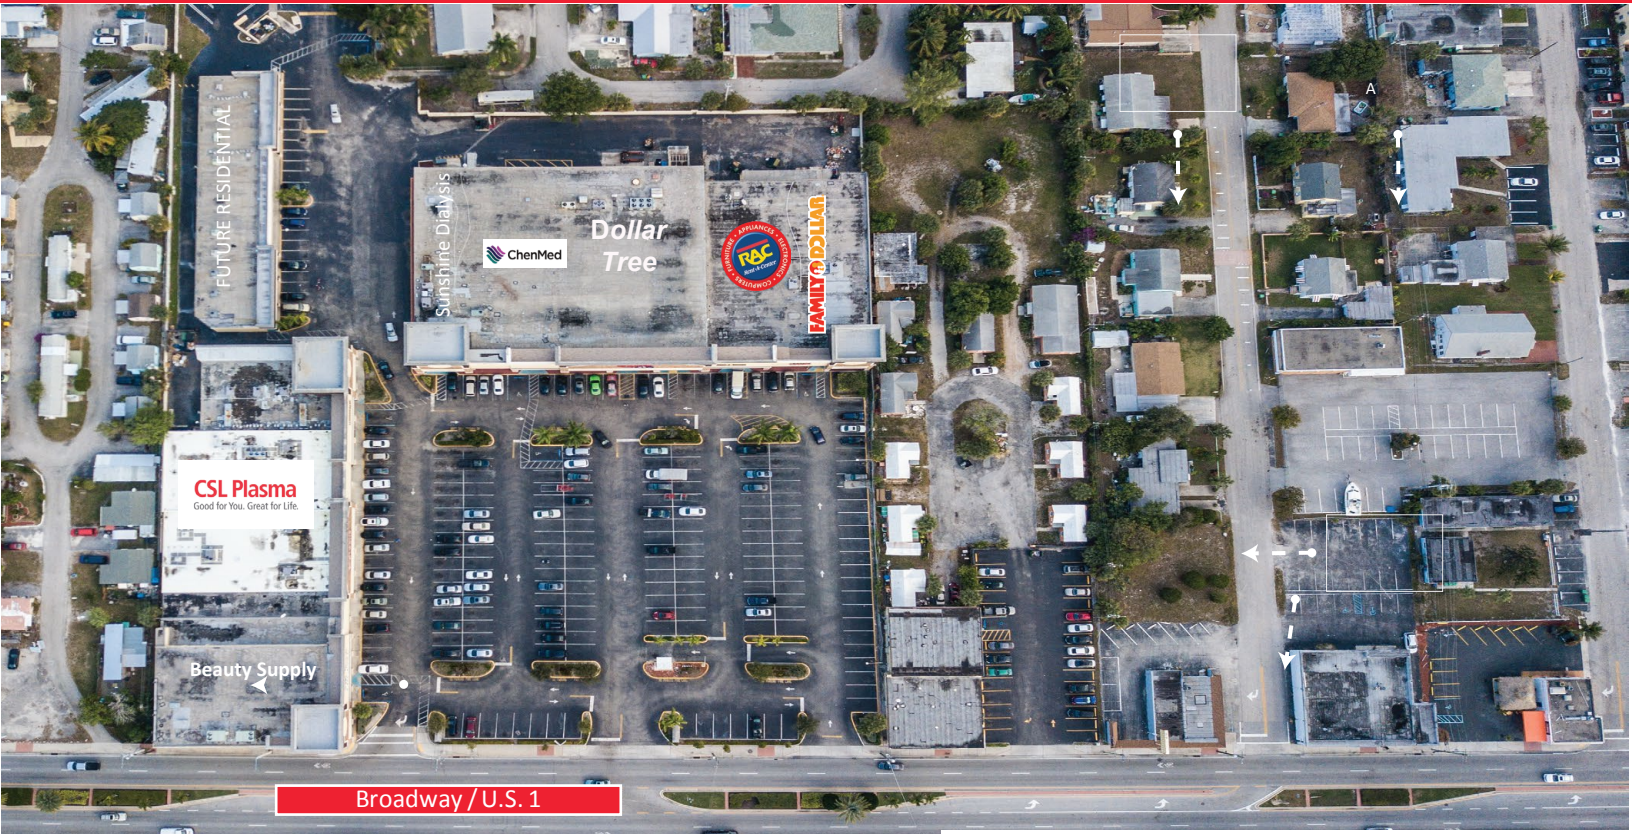

ISLAND PLAZA
2900 Broadway
Riviera Beach, FL 33404

ONE INVESTMENT GROUP
COMMERCIAL REAL ESTATE

For Sale

\$14.5 Million

**FOR PROPERTY INQUIRES
PLEASE VISIT OUR WEBSITE
OR CALL JOSEPH:**

Joseph Scarfone
Licensed Real Estate Broker
+1 561 945 7772
www.oneinvestmentone.com

4891 N. F Federal Hwy
Federal Hwy
Boca Raton, FL 33432