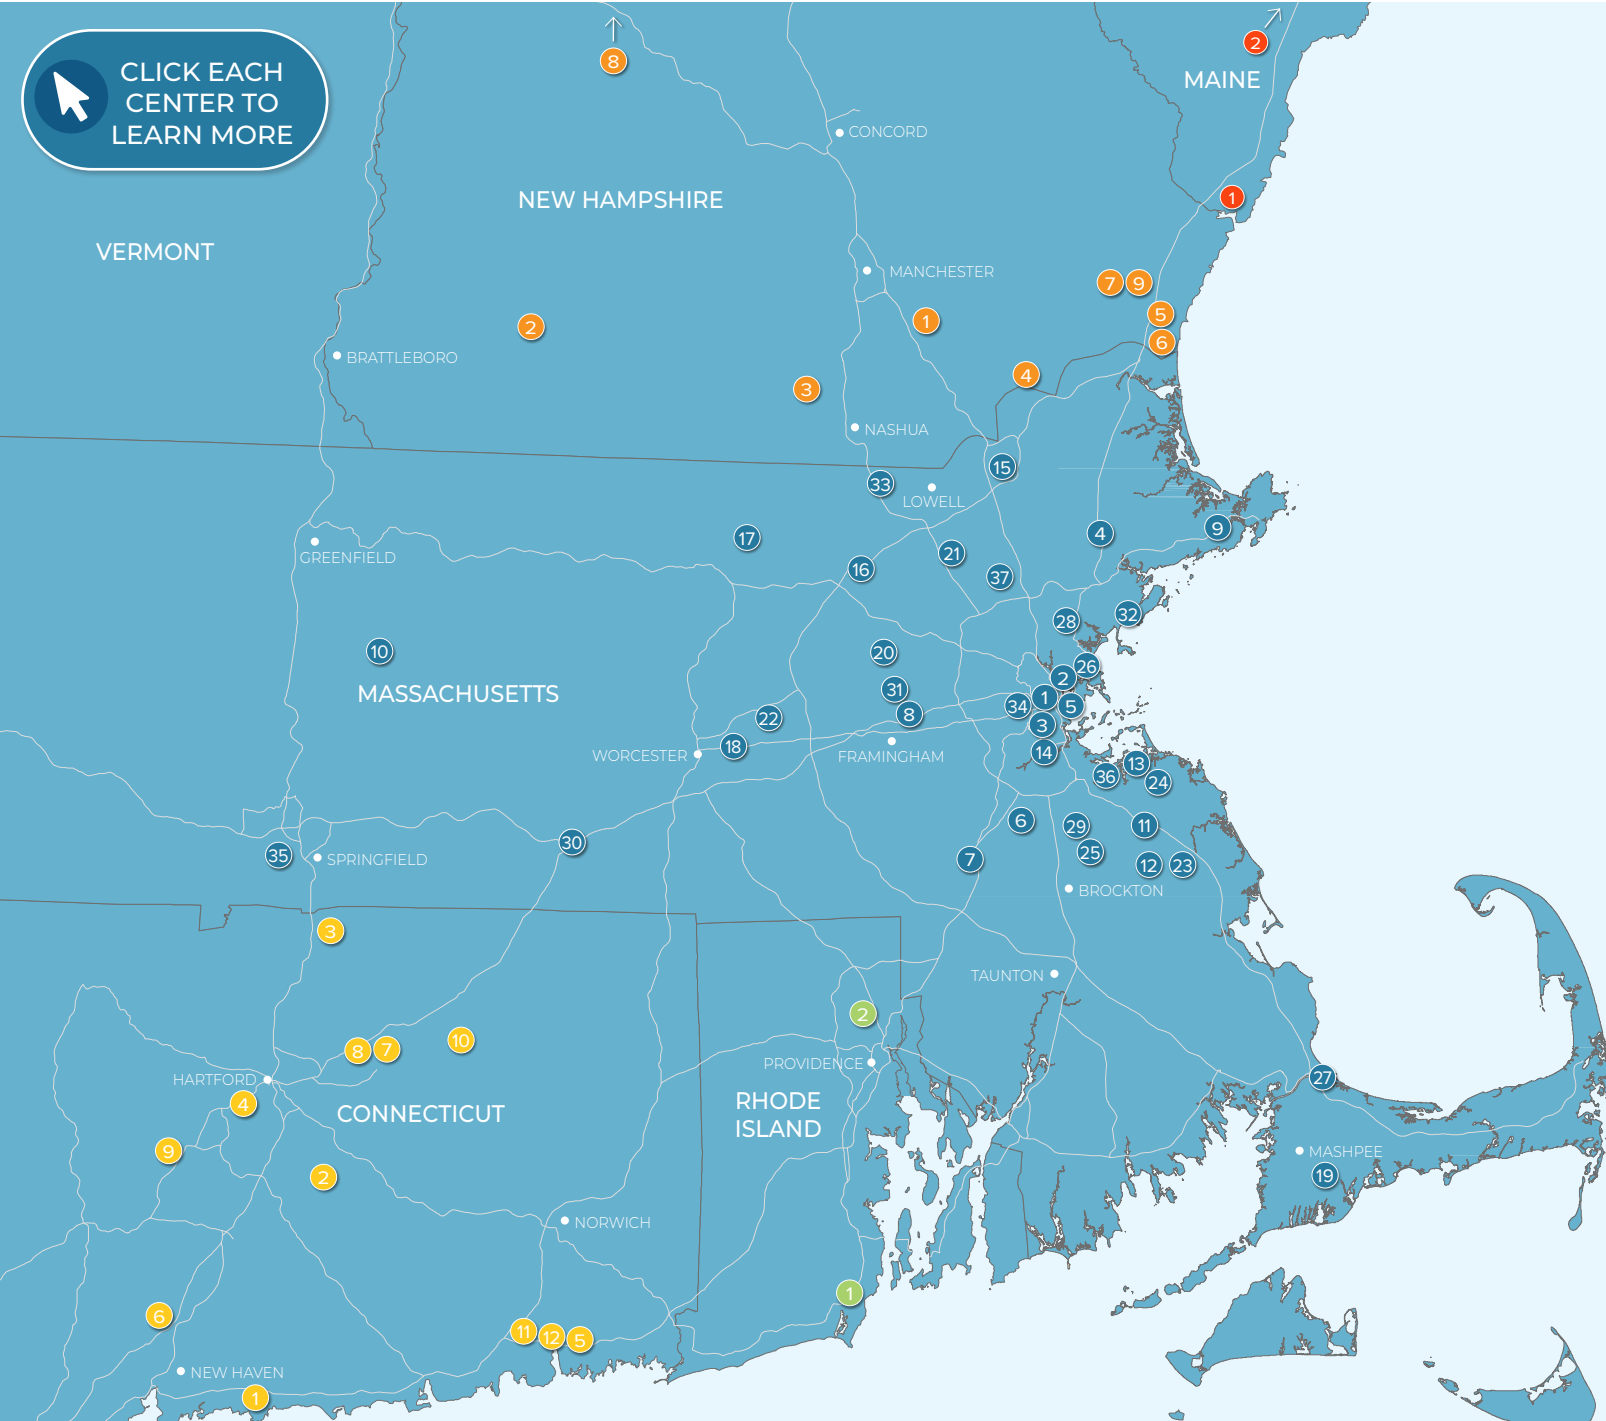

## The Point

**1,131 - 4,782 SF AVAILABLE FOR LEASE**

The Point is located in Littleton, Massachusetts and is the largest shopping center in the trade area. It is anchored by Market Basket and a collection of locally-owned and operated restaurants such as Tavern in the Square, Great Road Kitchen, and more. O'Neil Cinemas, Courtyard Marriott, and surrounding office users contribute to an ample stream of shoppers.

# Our Centers

New England's Leading Retail Leasing Company

CLICK EACH CENTER TO LEARN MORE

## MASSACHUSETTS

- 1 Continuum, Allston, MA
- 2 Avalon North Station, Boston, MA
- 3 Brigham Circle, Boston, MA
- 4 Danvers Crossing, Danvers, MA
- 5 Flats on D, Boston, MA
- 6 Village Shoppes of Canton, Canton, MA
- 7 Patriot Place, Foxborough, MA
- 8 Nobscot Village, Framingham, MA
- 9 Gloucester Crossing, Gloucester, MA
- 10 Russell Street Pad Site, Hadley, MA
- 11 Hanover Crossing, Hanover, MA
- 12 Shaw's Plaza, Hanson, MA
- 13 Launch at Hingham Shipyard, Hingham, MA
- 14 Hyde Park Plaza, Hyde Park, MA
- 15 Plaza 114, Lawrence, MA
- 16 The Point, Littleton, MA
- 17 Lunenburg Crossing, Lunenburg, MA
- 18 57 Main Street, Marlborough, MA
- 19 South Cape Village, Mashpee, MA
- 20 Victory Plaza, Maynard, MA
- 21 Pad Site, North Billerica, MA
- 22 Free Standing Restaurant, Northborough, MA
- 23 Pembroke Center Plaza, Pembroke, MA
- 24 The Grove at Plymouth, Plymouth, MA
- 25 Randolph Shopping Center, Randolph, MA
- 26 Beachmont Square at Suffolk Downs, Revere, MA
- 27 Stop & Shop Plaza, Sandwich, MA
- 28 Hilltop Avalon Saugus, Saugus, MA
- 29 Walgreens Plaza, Stoughton, MA
- 30 The Center at Hobbs Brook, Sturbridge, MA
- 31 Meadow Walk, Sudbury, MA
- 32 The Shops at Vinnin Square, Swampscott, MA
- 33 The Edge District, Tyngsborough, MA
- 34 Stop & Shop Plaza, Watertown, MA
- 35 Westfield Shops, Westfield, MA
- 36 1515 Commercial Street, Weymouth, MA
- 37 Wilmington Crossing, Wilmington, MA