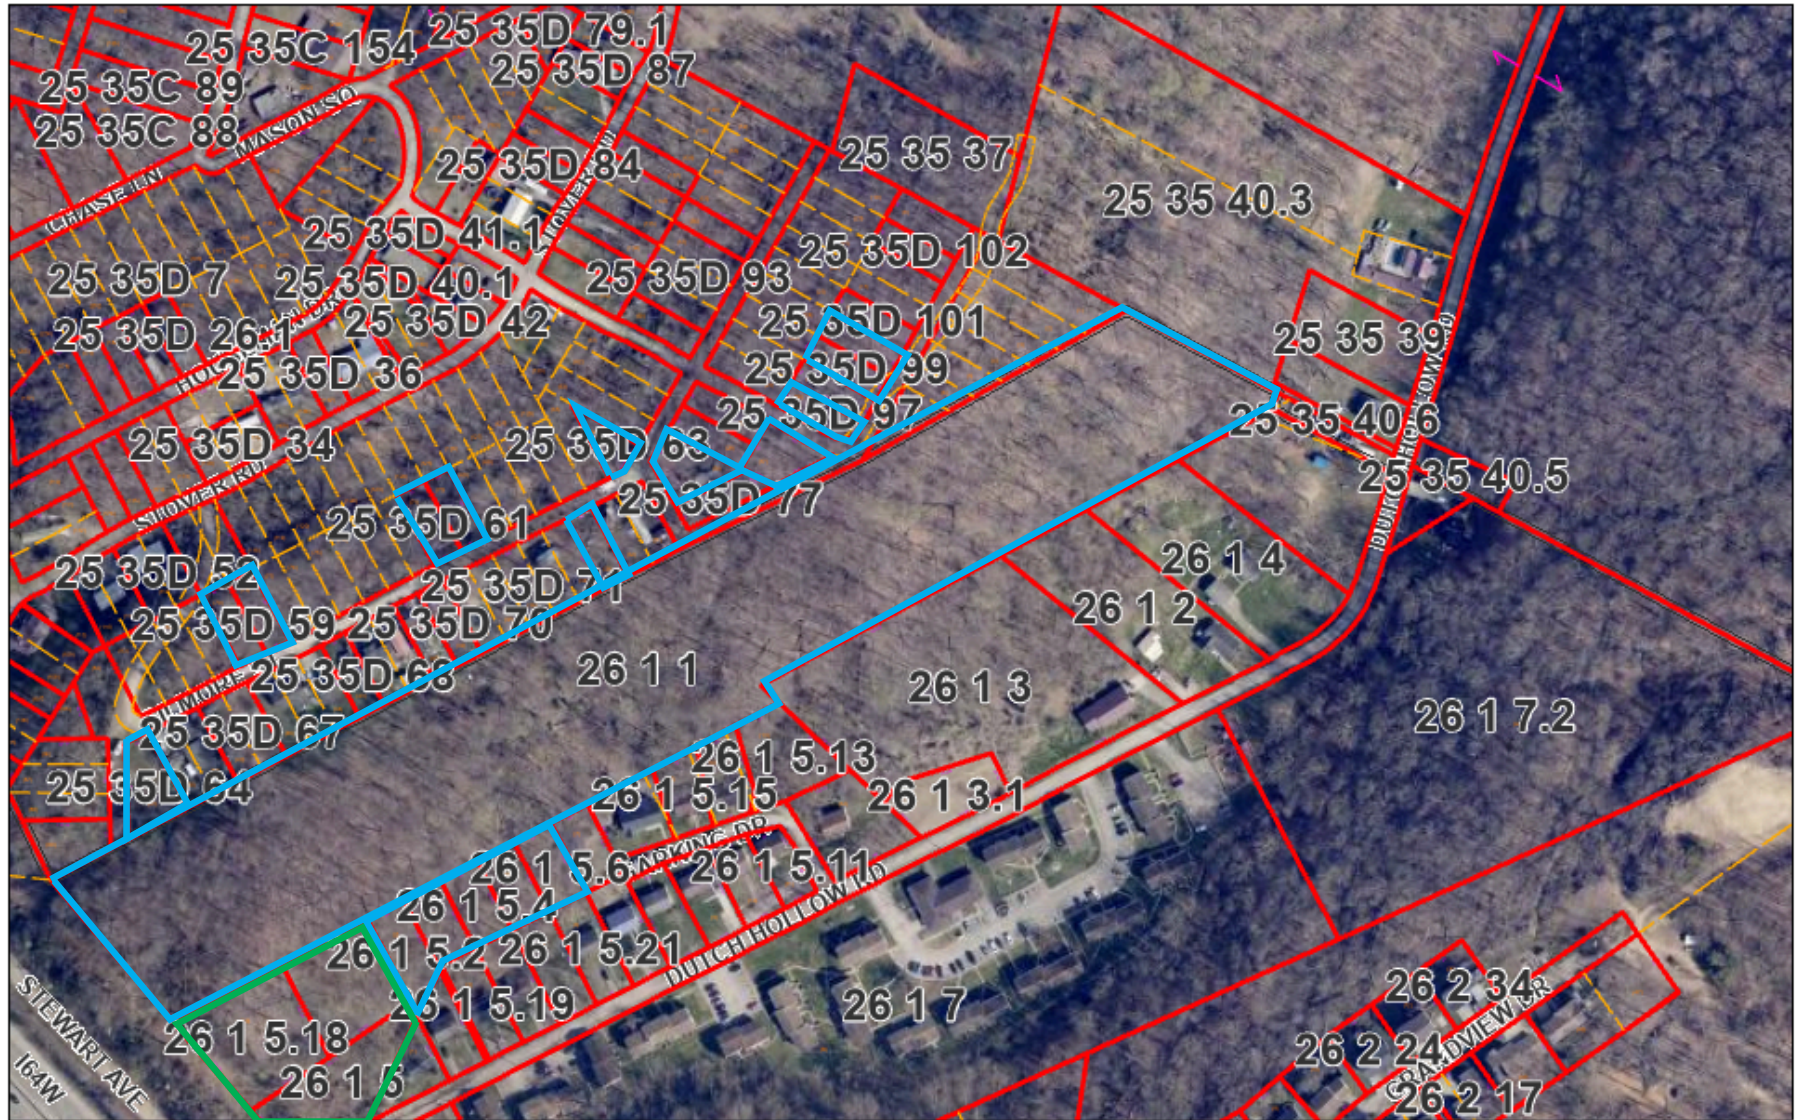

Kanawha County Parcel Viewer (tax purpose only)

3/11/2026, 12:10:36 PM