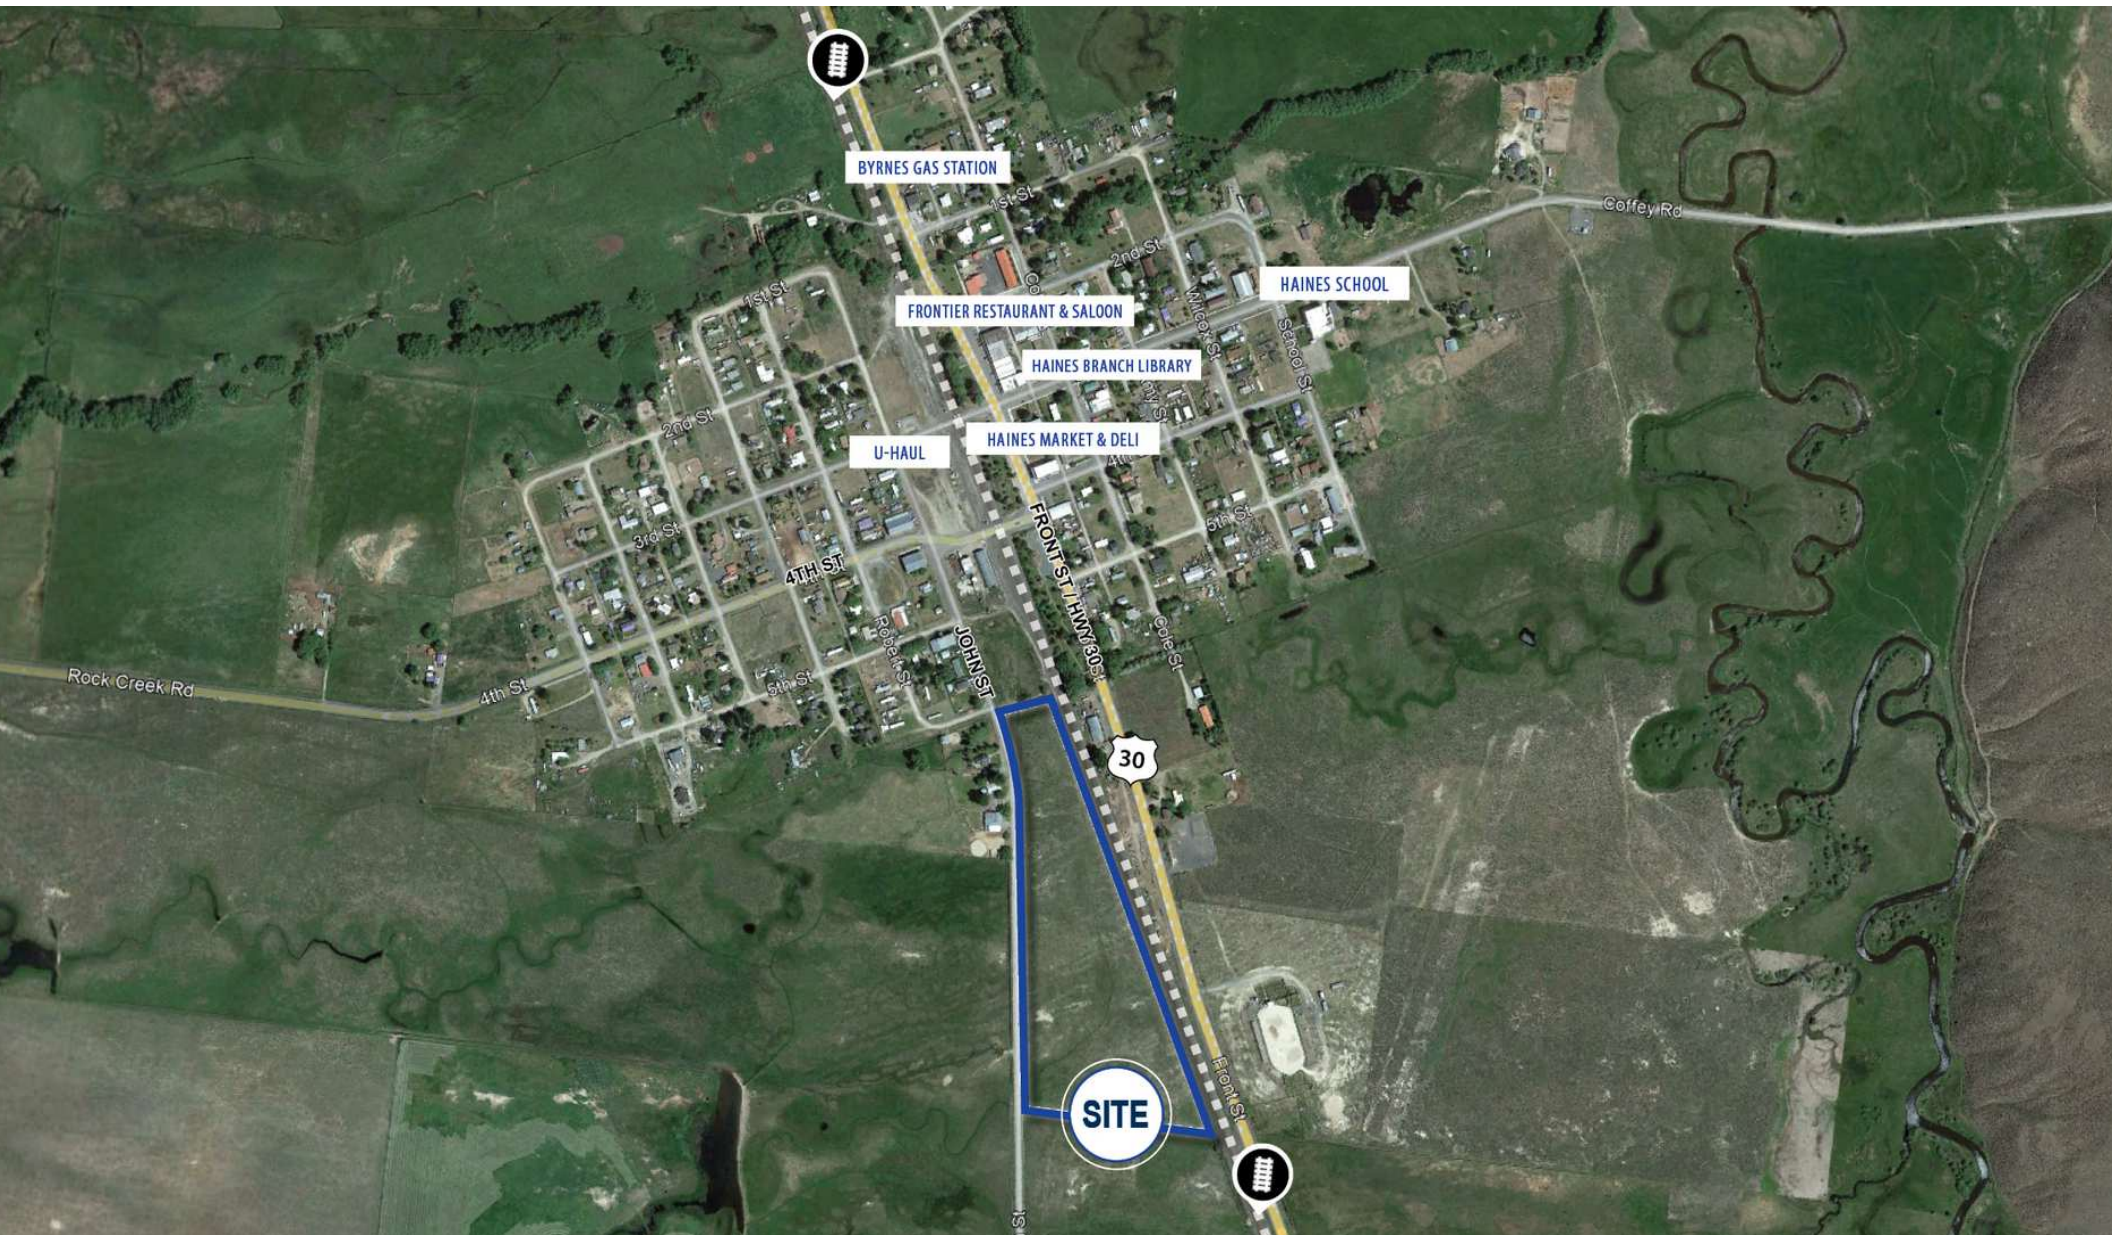

UPDATED: MAY 31, 2024

THIS PROPERTY IS EXCLUSIVELY MARKETED BY TOK BOISE LLC DBA TOK COMMERCIAL

This information was obtained from sources believed reliable but cannot be guaranteed. Any opinions or estimates are used for example only.