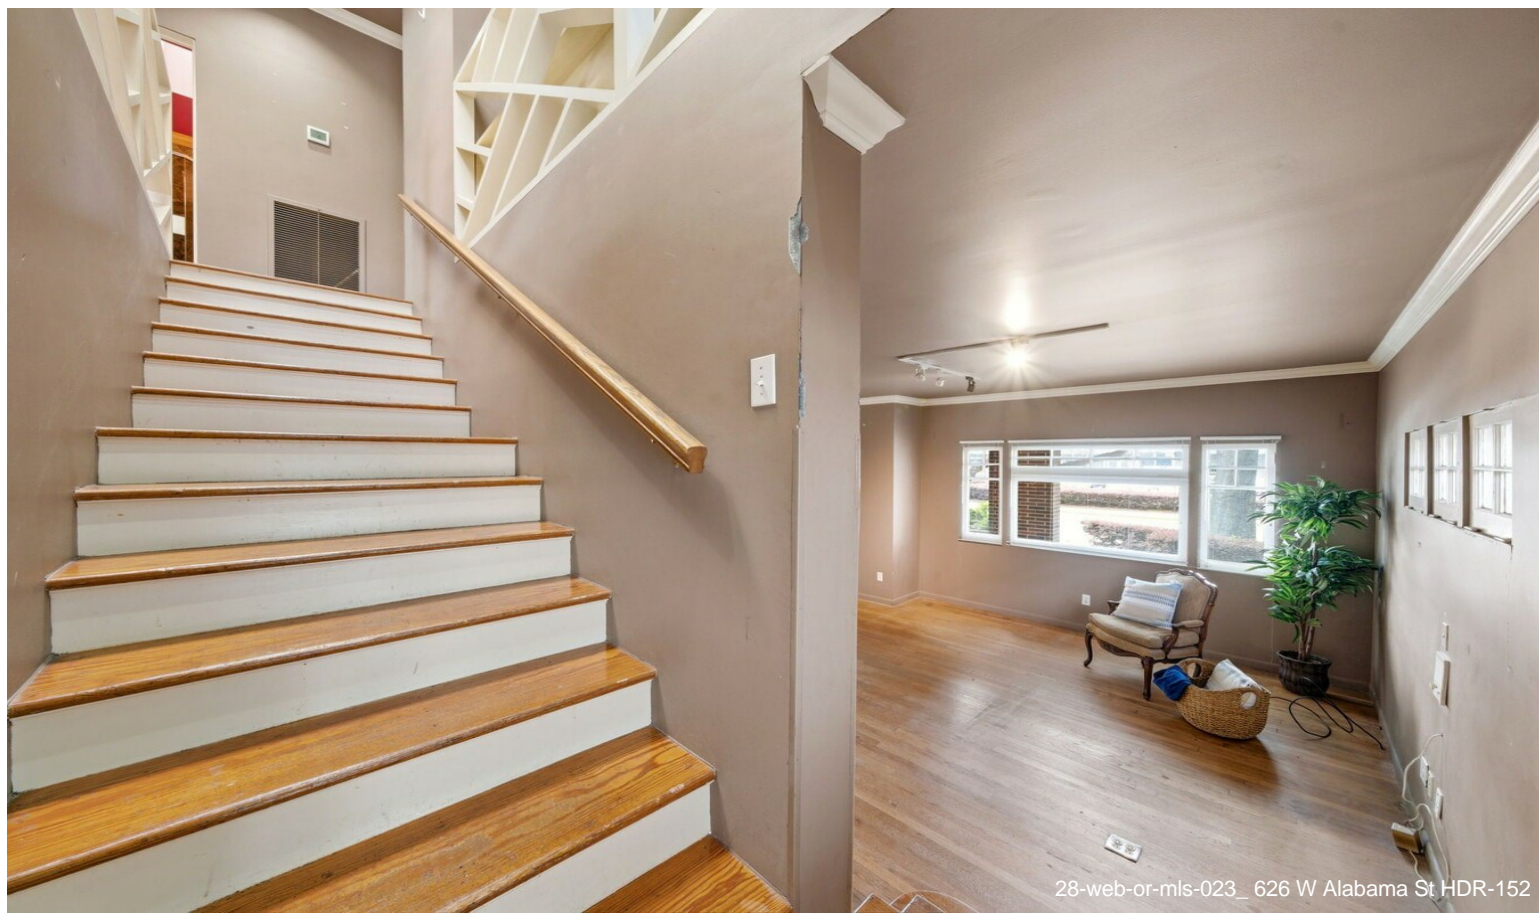

Property Photos

28-web-or-mls-023_ 626 W Alabama St HDR-152