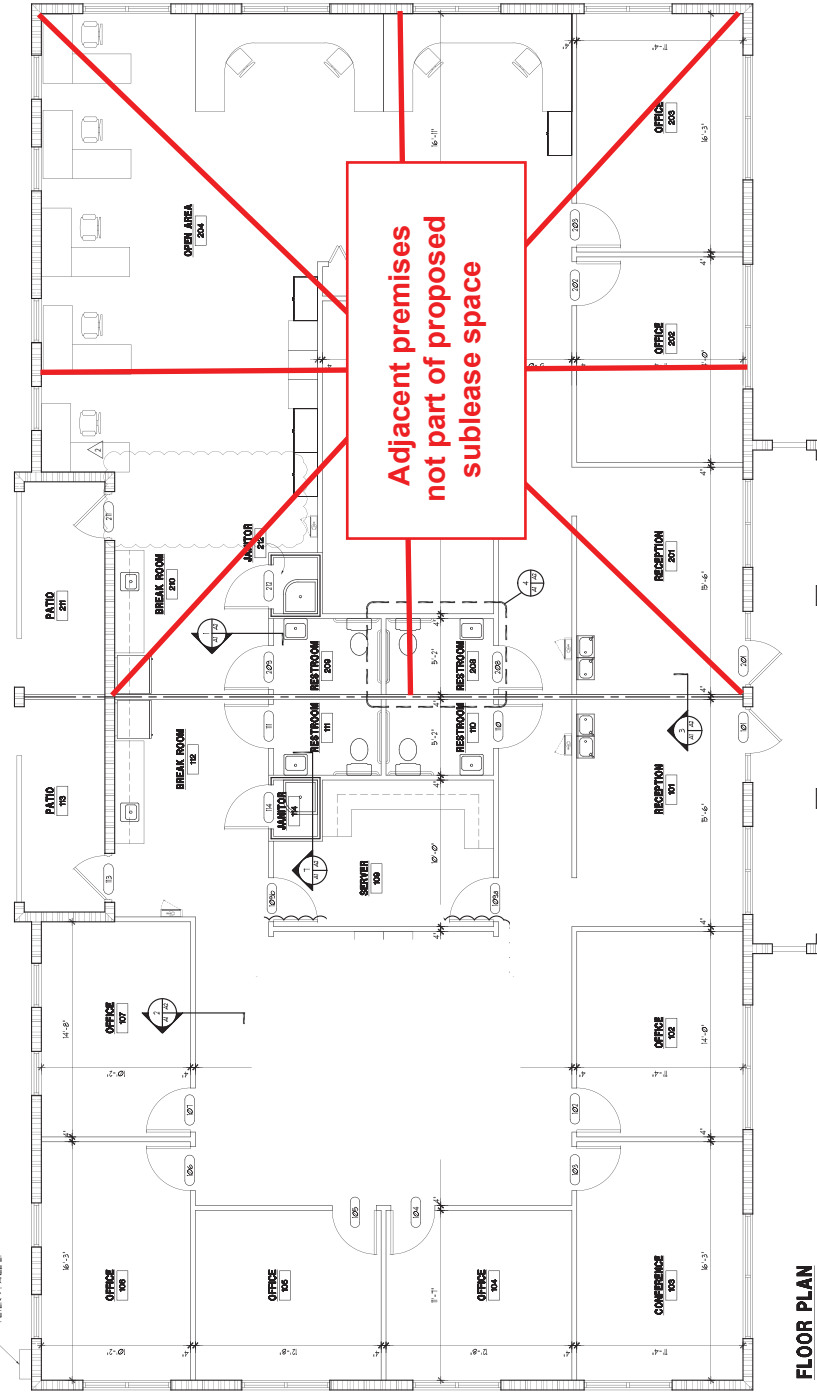

REVISIONS	
PERMIT REV 2/23/15	
PERMIT REV 5/16/15	
OWNER REV 5/22/16	

KLINGSTUBBINS CORP
 FLORIDA REG. # AB0710

FLOOR PLAN
 SCALE: 1/4" = 1'-0"