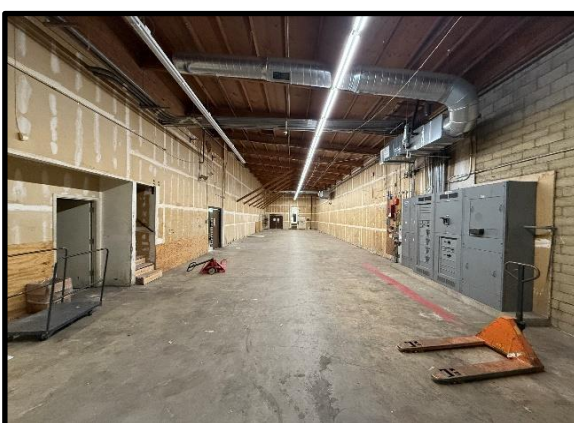

Former Big Lots | 21,090 Sq. Ft.

225 S. Orchard Ave, Ukiah, CA 95482

The information contained herein has been obtained from sources deemed reliable, but accuracy is not guaranteed. JACKS Commercial Real Estate has not verified it and makes no guarantee, warranty or representation about it.

Brian Jacks | 916-837-3456 | www.JacksCommercial.com | DRE Lic #02088254