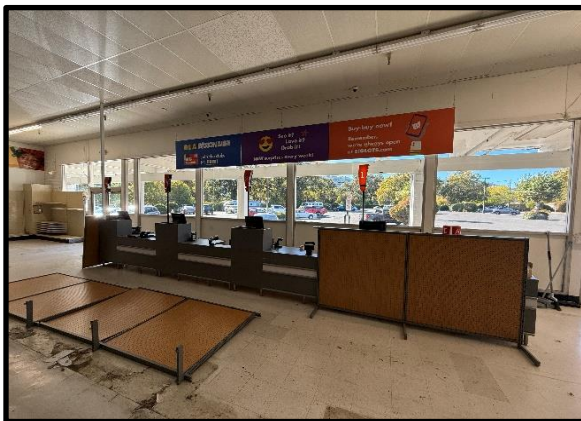

Former Big Lots | 21,090 Sq. Ft.

225 S. Orchard Ave, Ukiah, CA 95482

The information contained herein has been obtained from sources deemed reliable, but accuracy is not guaranteed. JACKS Commercial Real Estate has not verified it and makes no guarantee, warranty or representation about it.

Brian Jacks | 916-837-3456 | www.JacksCommercial.com | DRE Lic #02088254