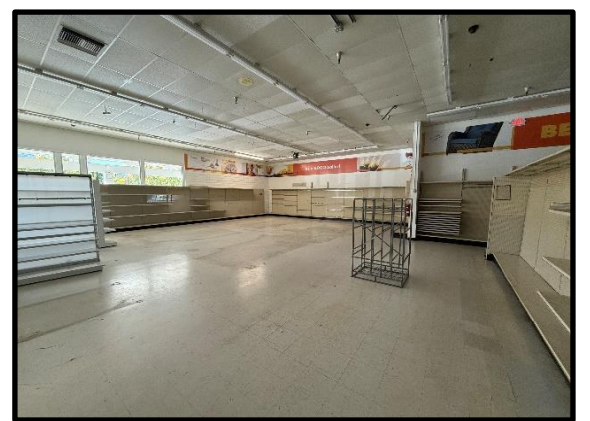

Former Big Lots | 21,090 Sq. Ft.

225 S. Orchard Ave, Ukiah, CA 95482

The information contained herein has been obtained from sources deemed reliable, but accuracy is not guaranteed. JACKS Commercial Real Estate has not verified it and makes no guarantee, warranty or representation about it.

Brian Jacks | 916-837-3456 | www.JacksCommercial.com | DRE Lic #02088254