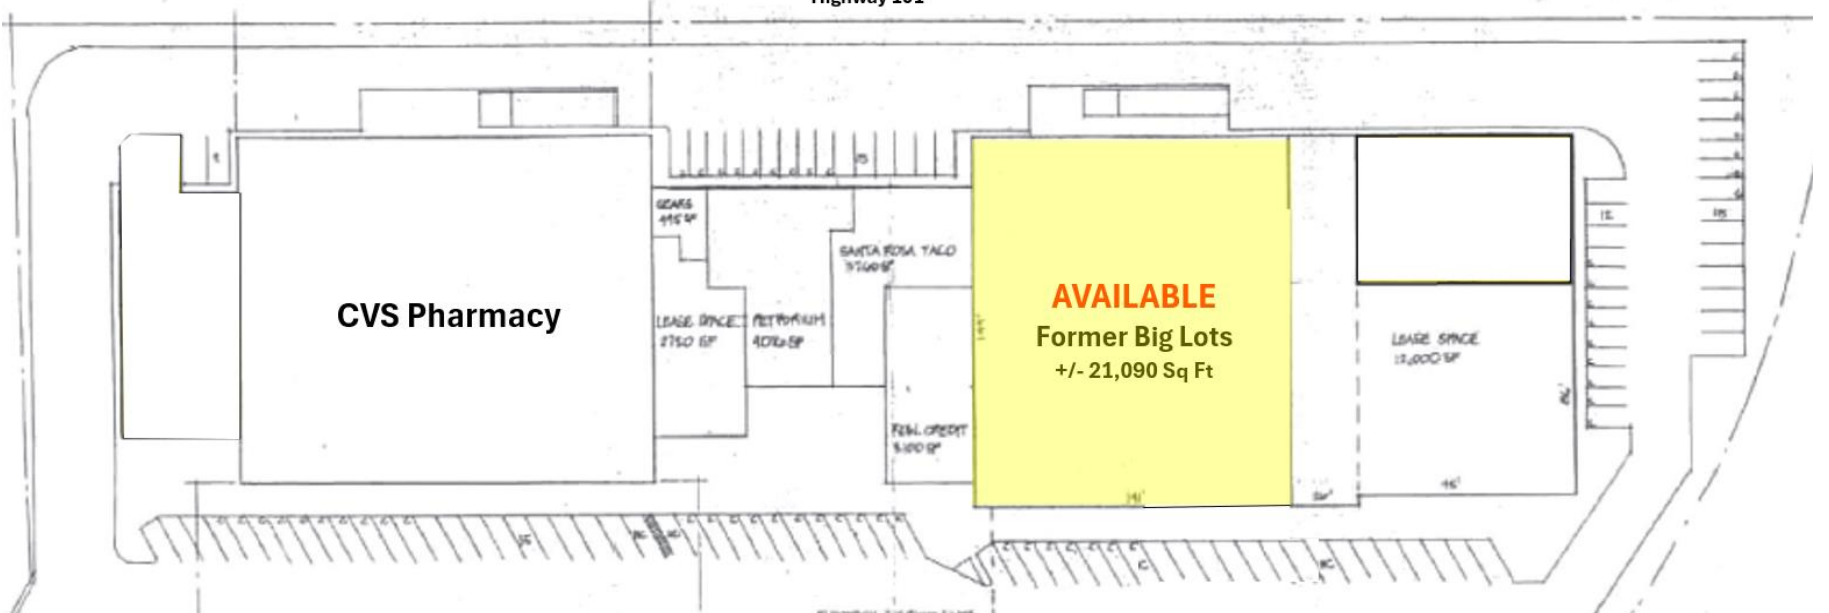

### Orchard Plaza Center Highlights:

**Year Built:** 1976  
**Center Size:** +/- 93,000 Sq. Ft. (12.3 acres)  
**Available Space:** +/- 21,090 Sq. Ft.  
**Zoning:** C-1  
**Lease Rate:** \$0.99 psf NNN  
**Parking:** 5.2 spaces per 1,000 sq. ft.  
**Existing Tenants:** CVS Pharmacy, Anytime Fitness, Redwood Credit Union, El Taco Loco, Asia Grand Buffet, DCI Dialysis Clinic, Stars Restaurant, Brown Bear Toys, Smoke Shop