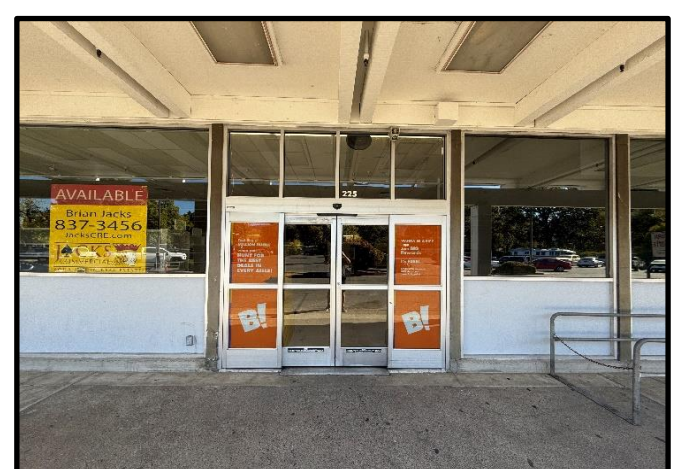

Former Big Lots | 21,090 Sq. Ft.

225 S. Orchard Ave, Ukiah, CA 95482

The information contained herein has been obtained from sources deemed reliable, but accuracy is not guaranteed. JACKS Commercial Real Estate has not verified it and makes no guarantee, warranty or representation about it.

Brian Jacks | 916-837-3456 | www.JacksCommercial.com | DRE Lic #02088254