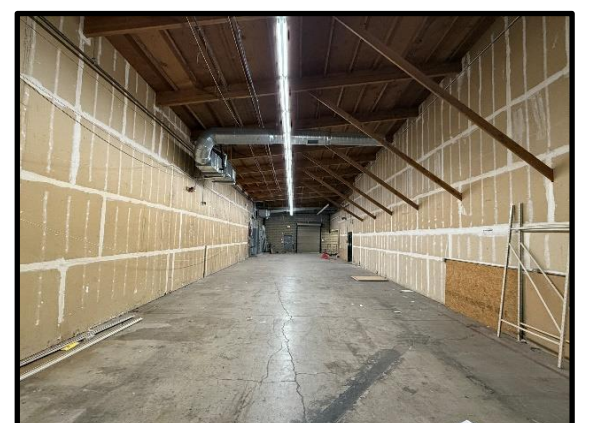

Former Big Lots | 21,090 Sq. Ft.

225 S. Orchard Ave, Ukiah, CA 95482

The information contained herein has been obtained from sources deemed reliable, but accuracy is not guaranteed. JACKS Commercial Real Estate has not verified it and makes no guarantee, warranty or representation about it.

Brian Jacks | 916-837-3456 | www.JacksCommercial.com | DRE Lic #02088254