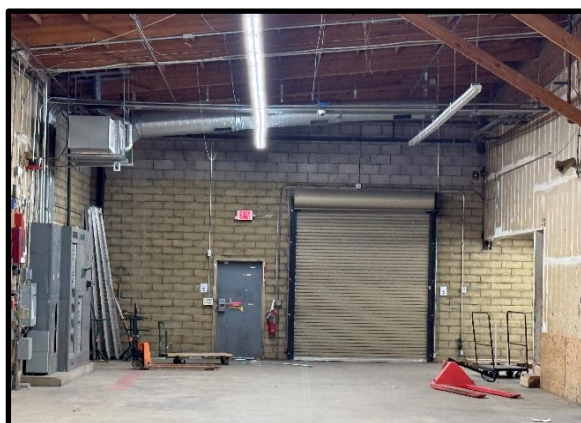

Former Big Lots | 21,090 Sq. Ft.

225 S. Orchard Ave, Ukiah, CA 95482

The information contained herein has been obtained from sources deemed reliable, but accuracy is not guaranteed. JACKS Commercial Real Estate has not verified it and makes no guarantee, warranty or representation about it.

Brian Jacks | 916-837-3456 | www.JacksCommercial.com | DRE Lic #02088254