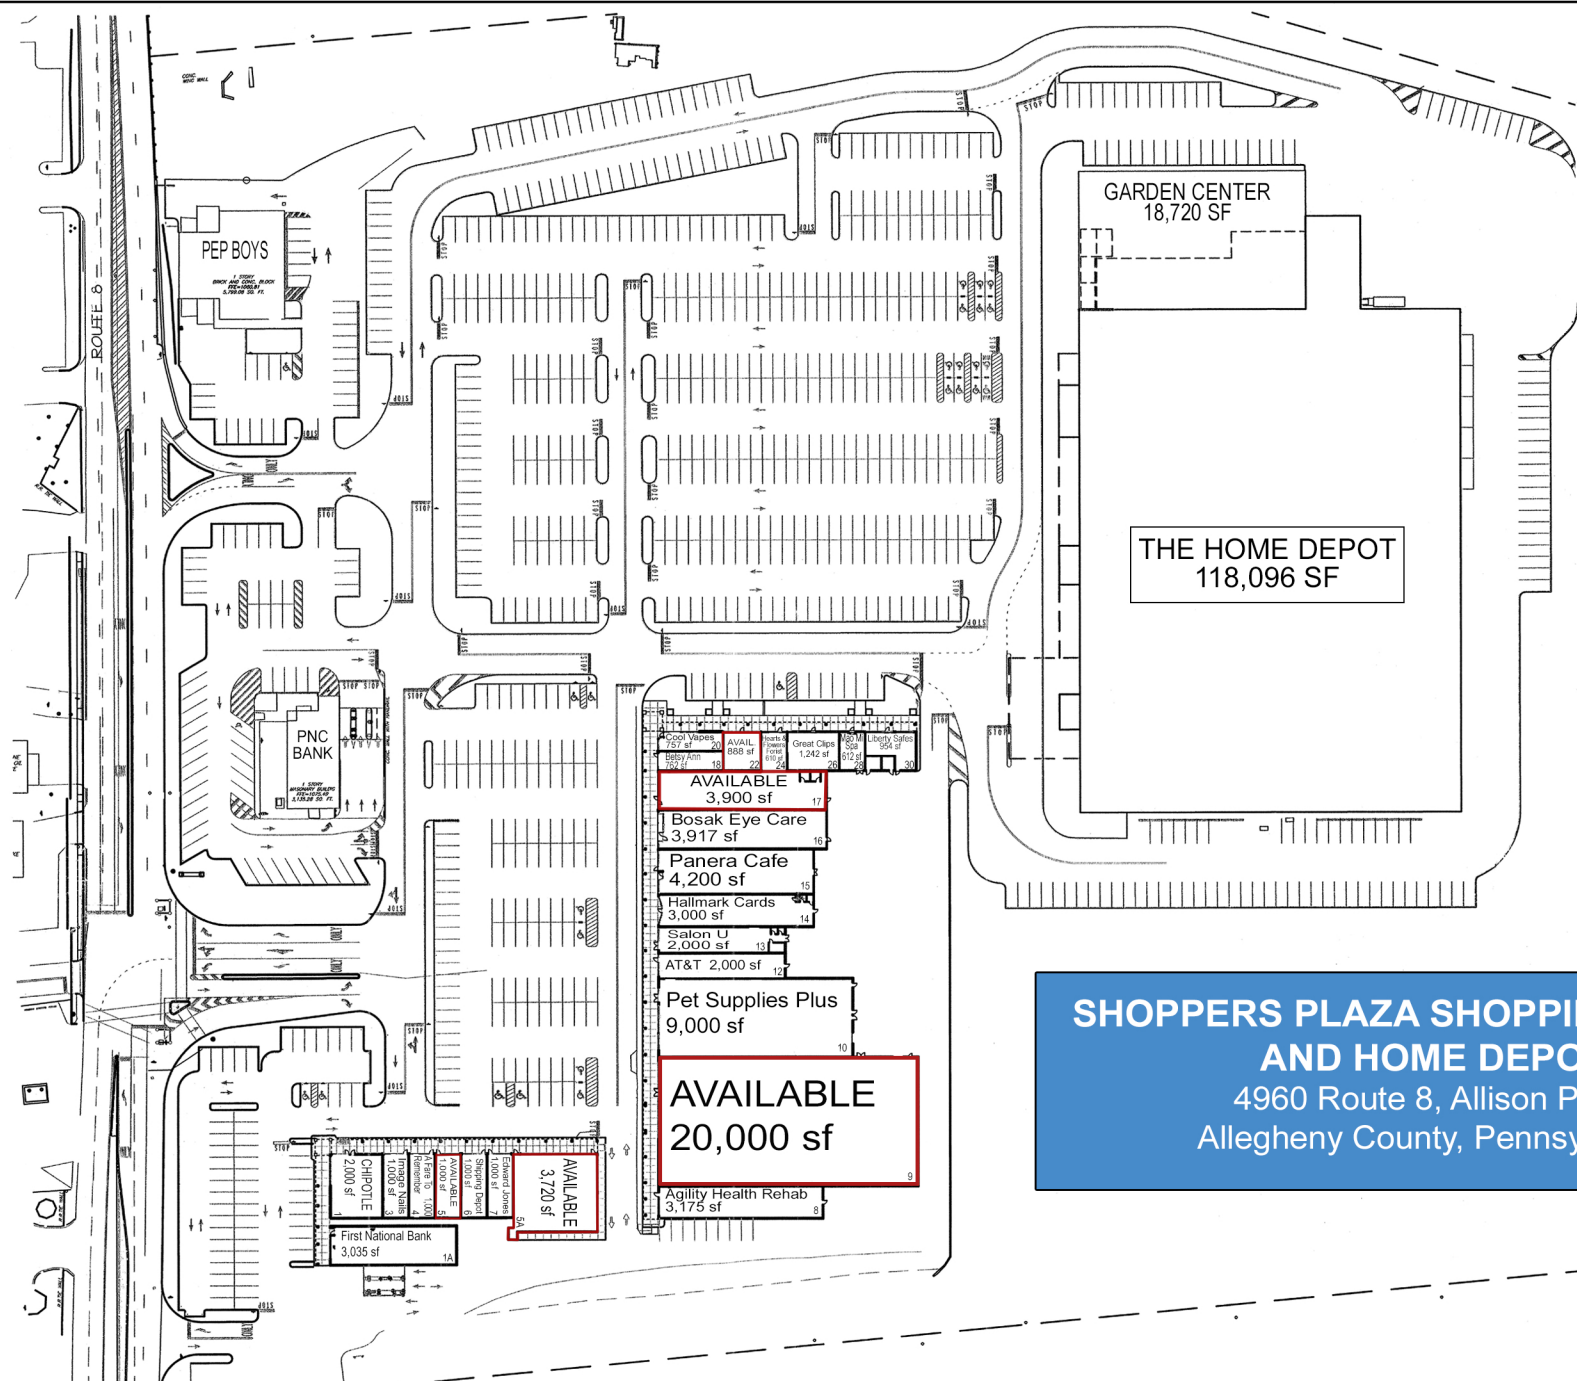

NORTH

**SHOPPERS PLAZA SHOPPING CENTER
AND HOME DEPOT**
4960 Route 8, Allison Park,
Allegheny County, Pennsylvania