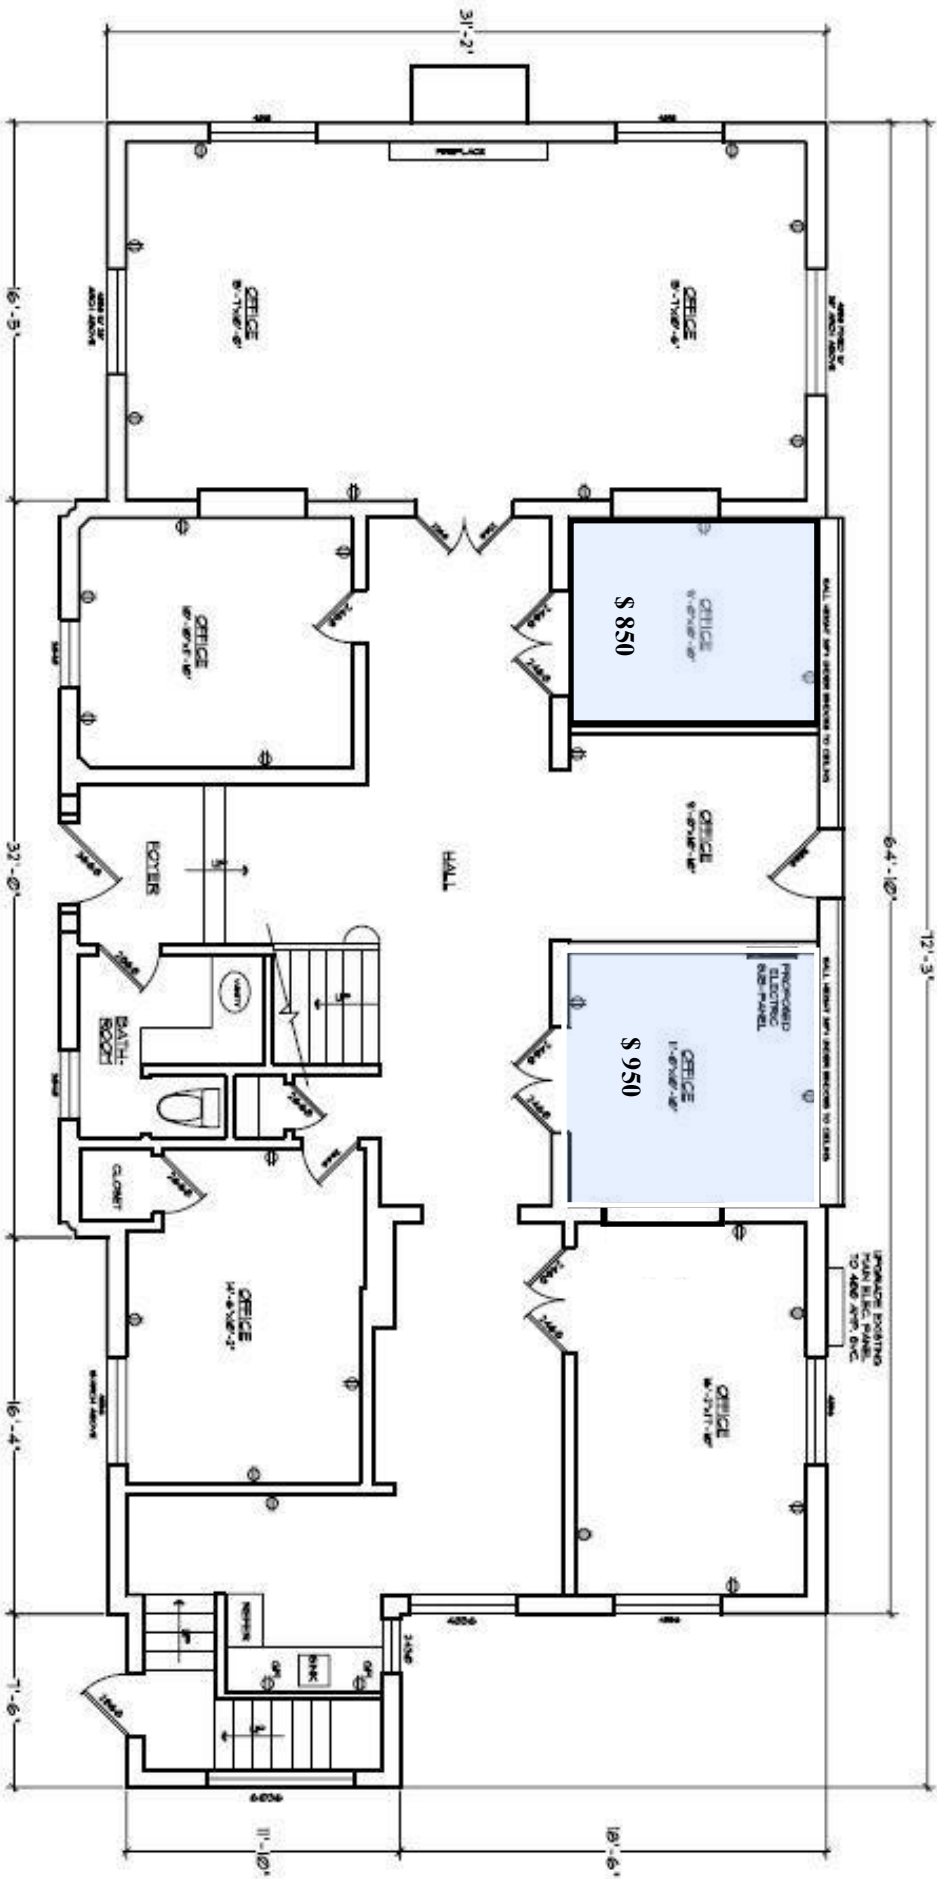

The building is located at the north west corner of Court and Arlington overlooking the Truckee River and Wingfield Park. This historic home has been fully remodeled into an office building while keeping the old charm and historic feel. Common area conference room & small kitchen included.

MAIN LEVEL - 2200 SQUARE FEET

MAIN LEVEL FLOOR PLAN

SCALE: 1/8" = 1'-0"