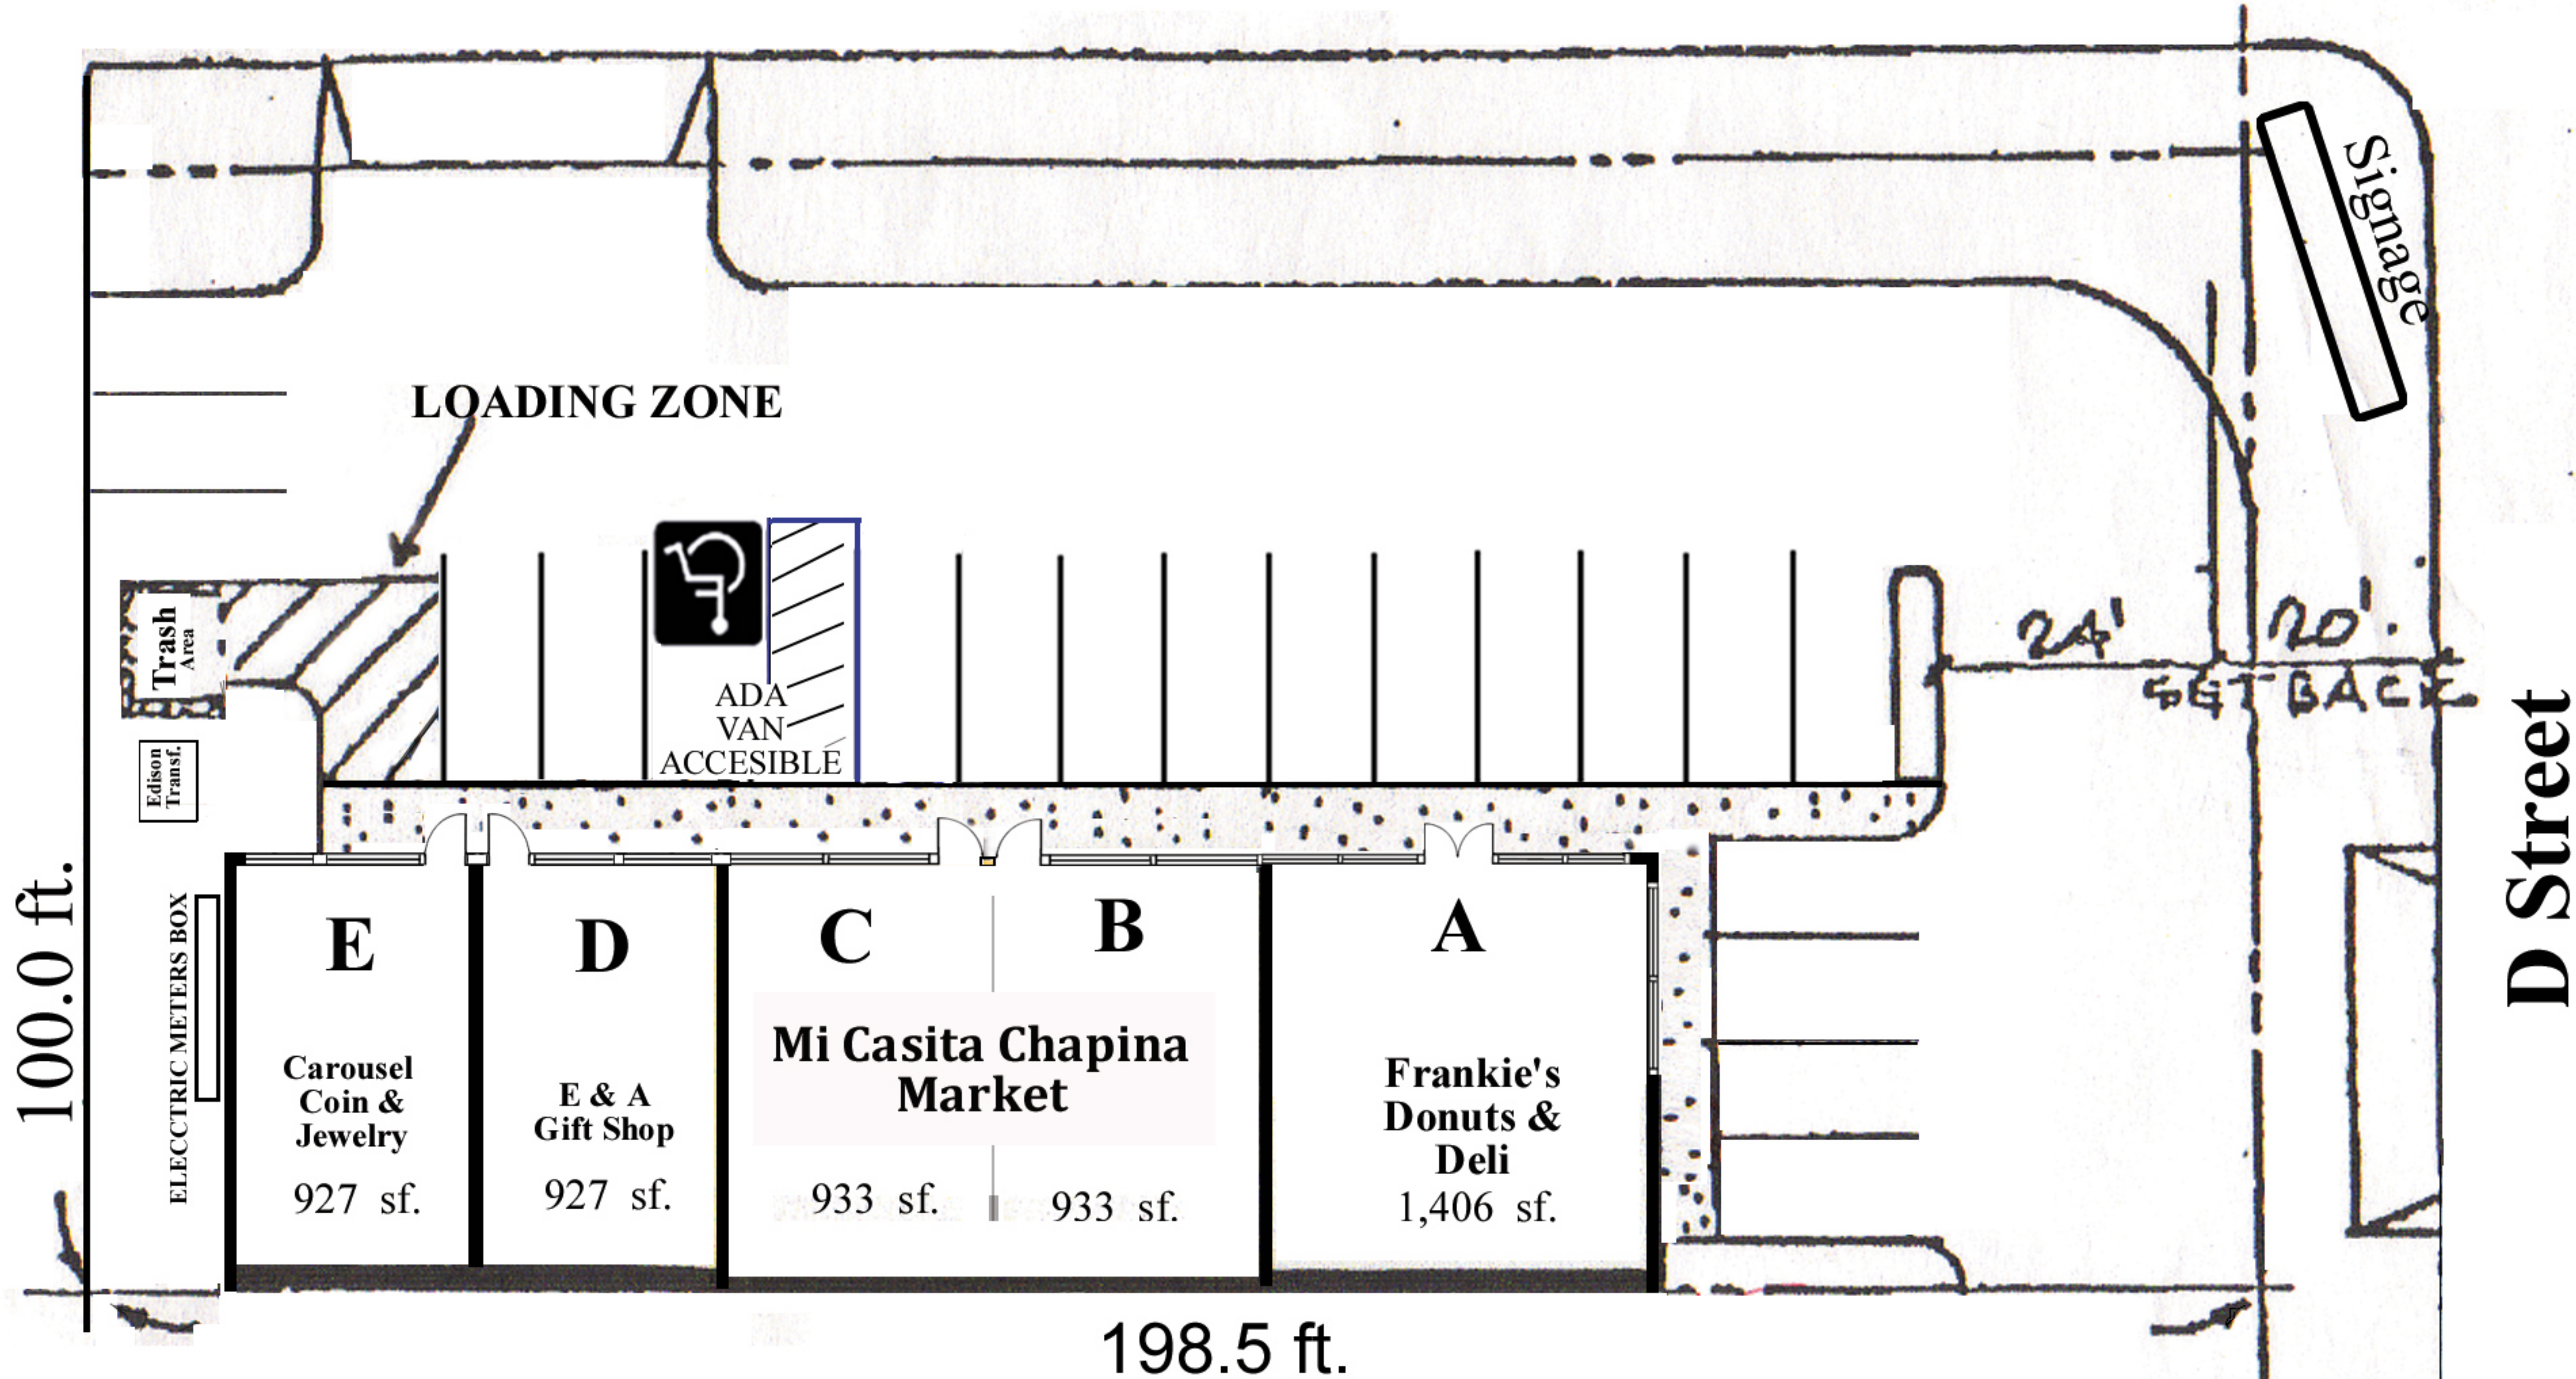

5th Street

ADDRESS: 415 W. 5th Street,
CITY: San Bernardino, CA 92401
BLDG. SQ. FT: 5,246
LOT SQ. FT: 19,850 approx.

4
1"=30'