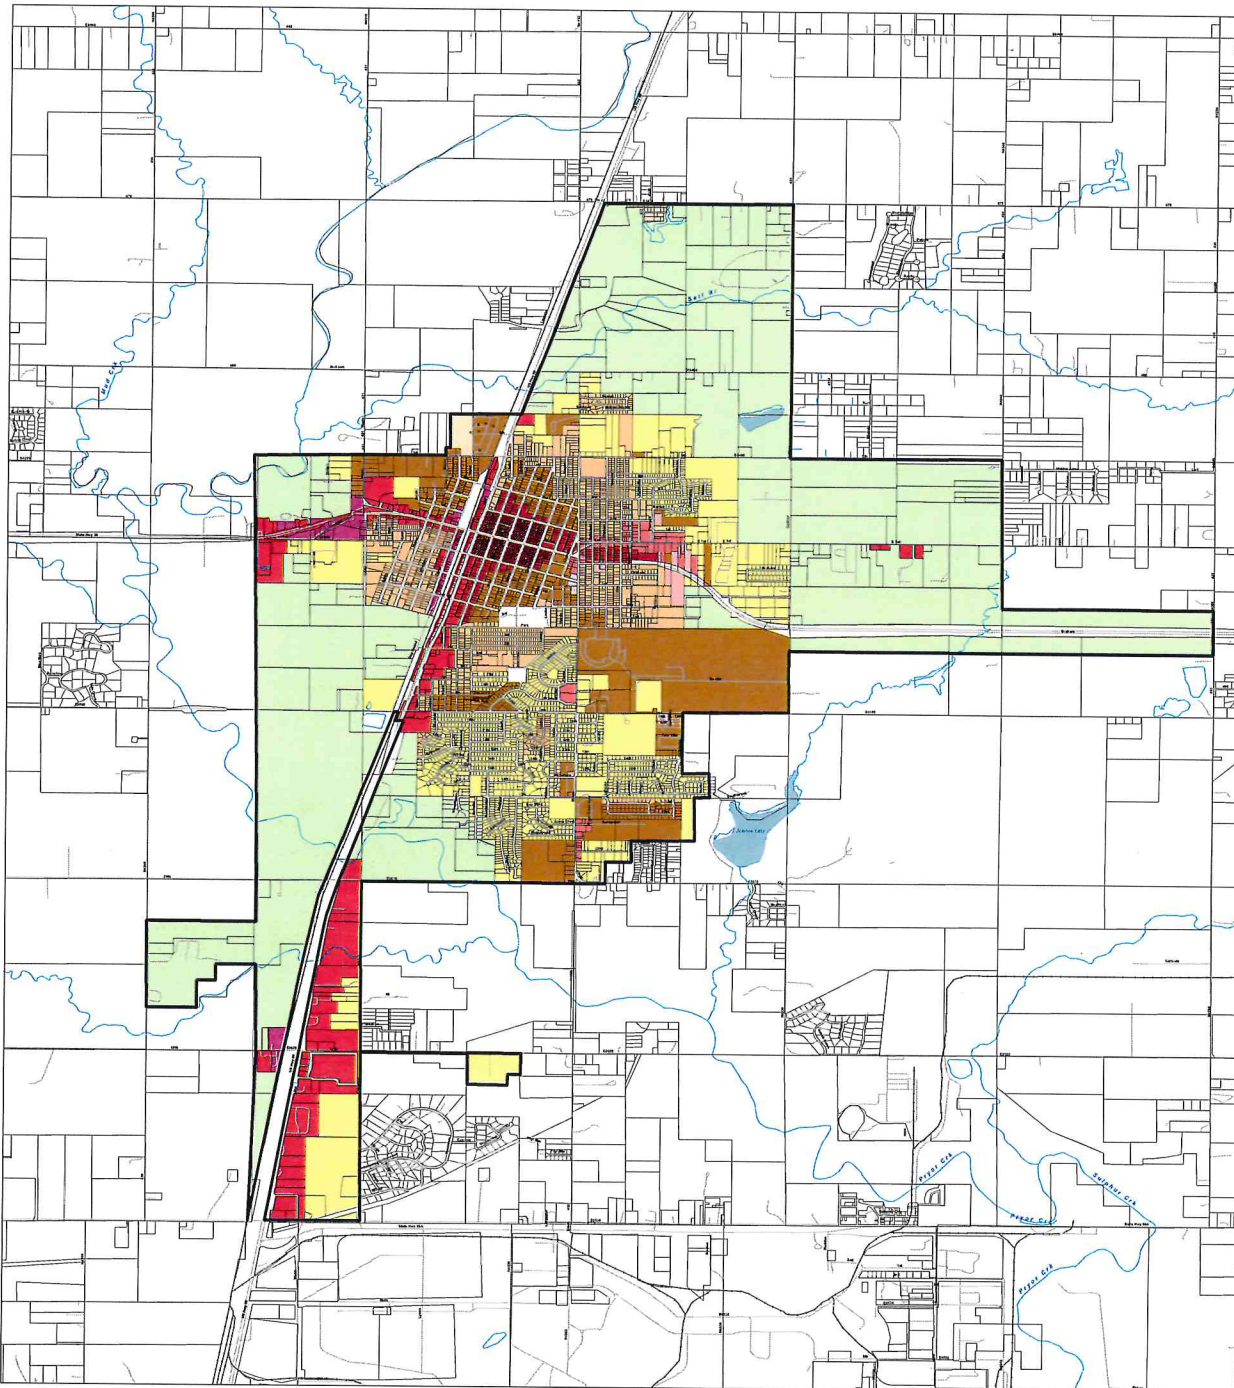

# City of Pryor - Zoning Map

October 31, 2018

**Legend**

- Municipal Boundary
- Parcels
- Roadways
- Railroads
- Lakes
- Streams and Rivers
- Downtown Overlay District

**Zoning\_Code**

- RS-70
- RD
- RM
- RMH
- CO
- CC
- CR
- CAR
- CG
- IL
- AG

DMX, Downtown Mixed-Use Overlay