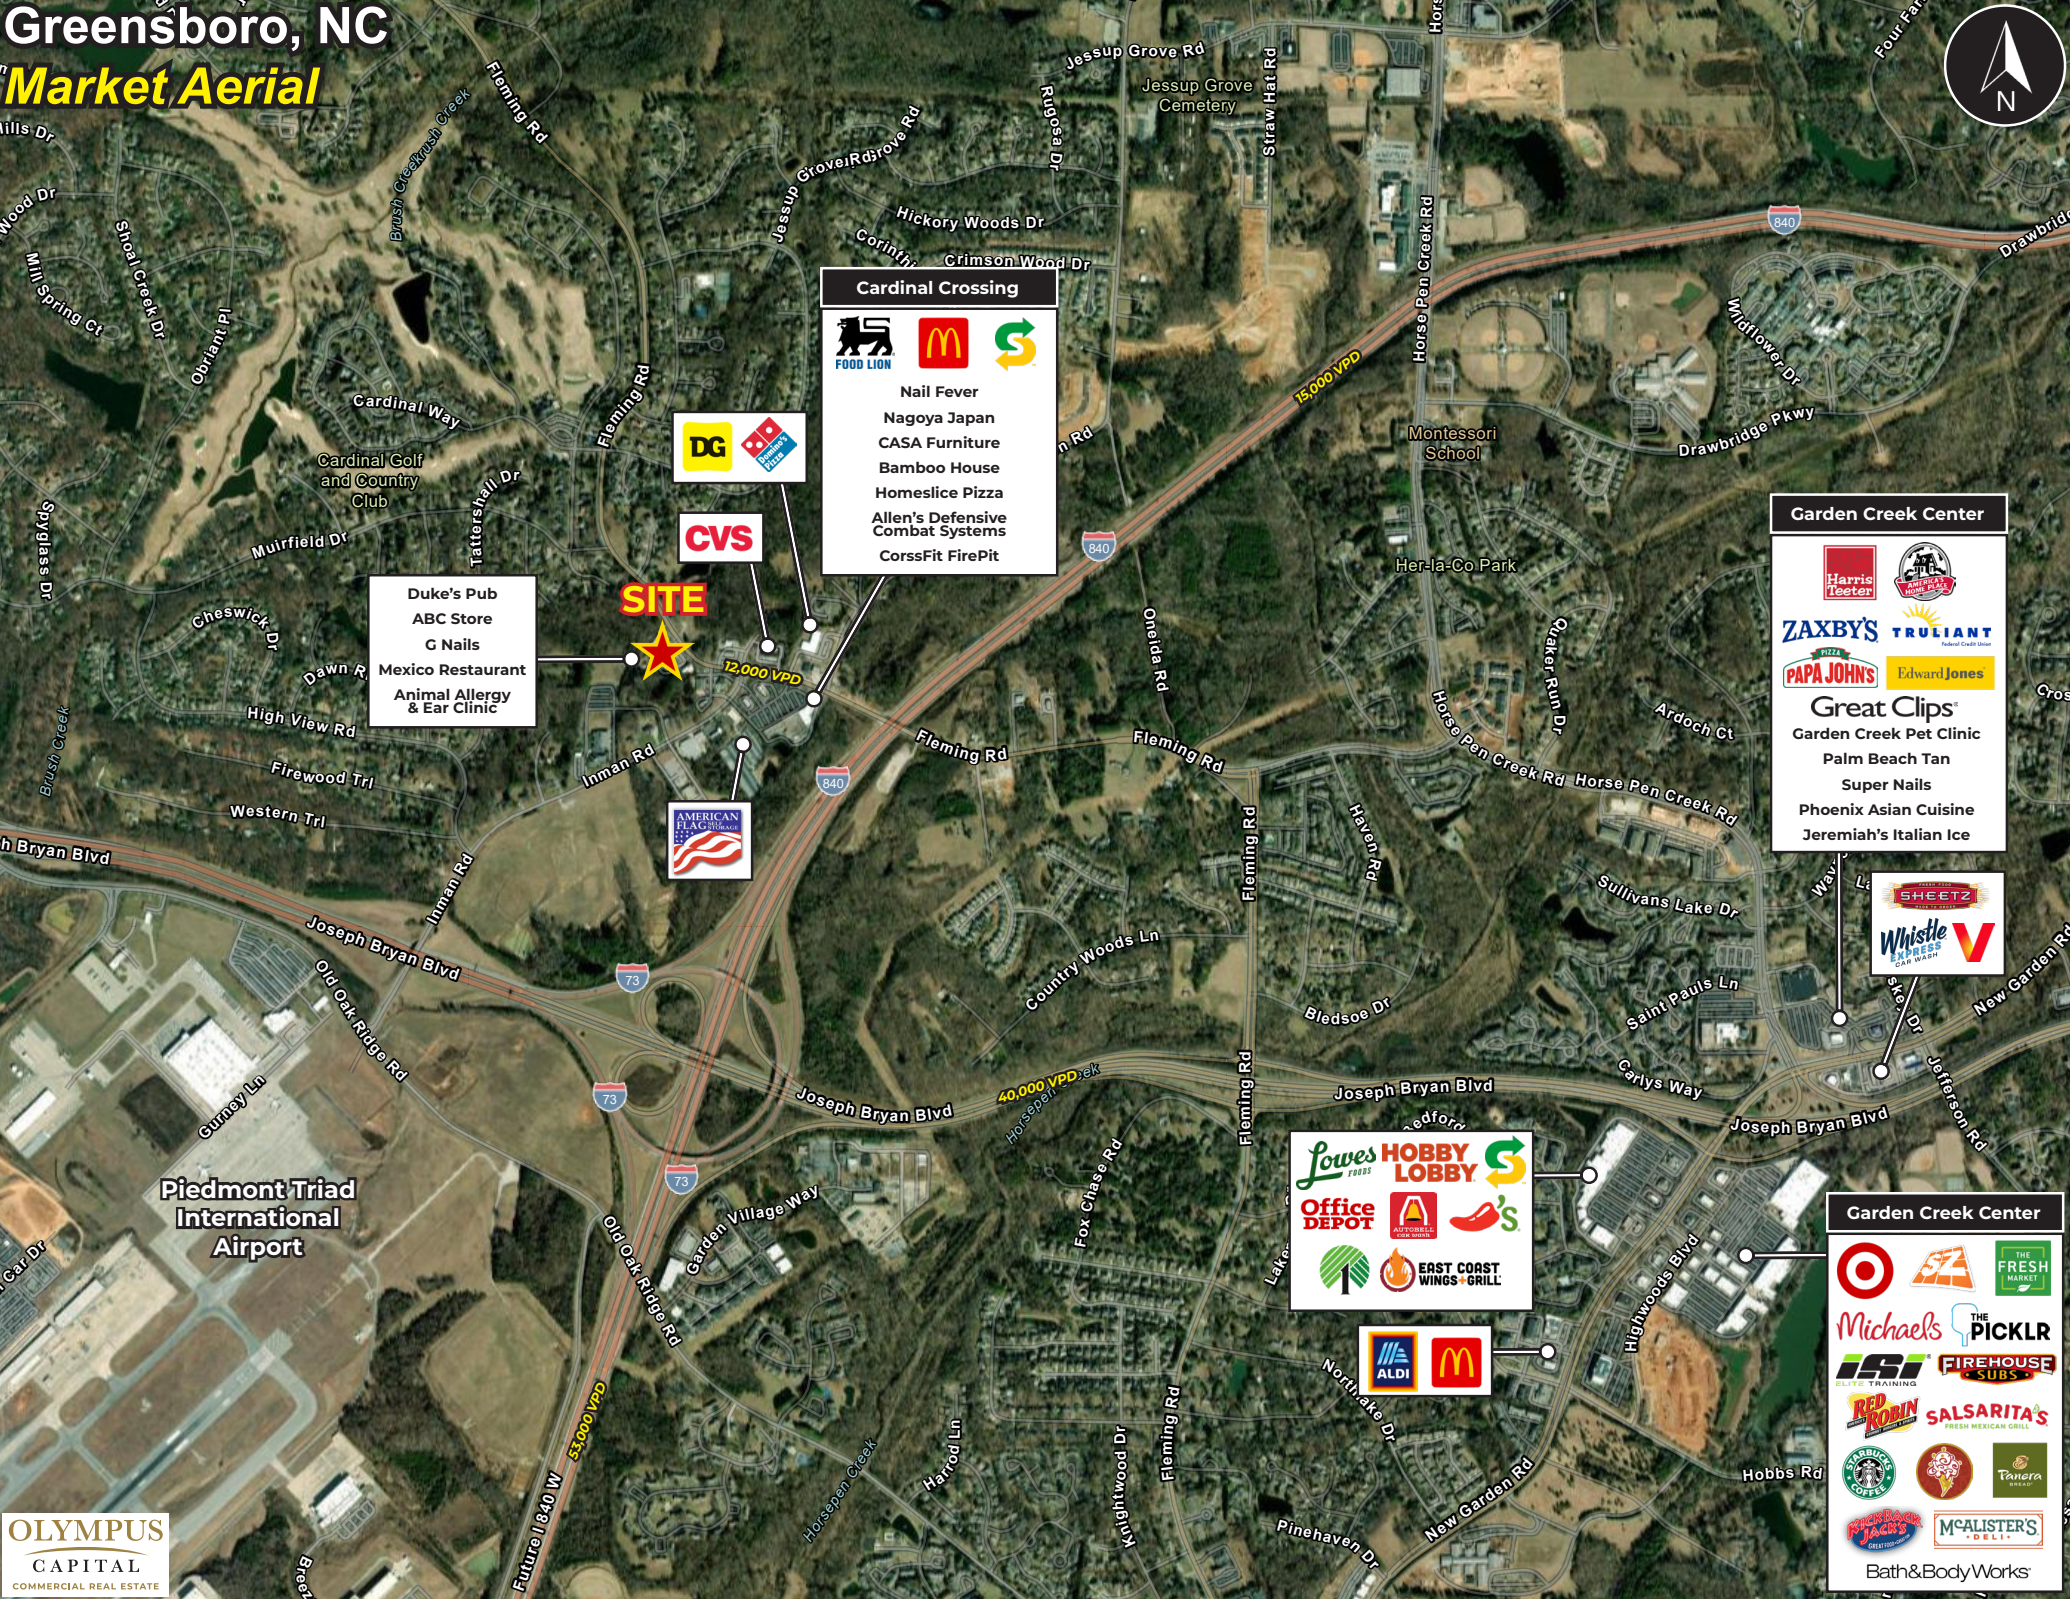

### NEARBY RETAIL

Food Lion, McDonald's, ABC Store,  
CVS

*Site Selection Magazine, 2020*

**6<sup>th</sup>** IN THE US FOR CORPORATE FACILITY INVESTMENTS: GREENSBORO-HIGH POINT MSA

*Guilford County Economic Development Alliance*

**800k** REGIONAL WORKFORCE

*Guilford County Economic Development Alliance*

## Market Aerial

**Duke's Pub**  
**ABC Store**  
**G Nails**  
**Mexico Restaurant**  
**Animal Allergy & Ear Clinic**

**SITE**

**DG**  
**Home Depot**

**CVS**

**AMERICAN FLAG**

**Cardinal Crossing**

**FOOD LION** **McDonald's** **7-Eleven**

**Target** **AMERICA'S HOME SHOPS** **THE FRESH MARKET**

**Michaels** **THE PICKLR**

**ISI ELITE TRAINING** **FIREHOUSE SUBS**

**RED ROBIN** **SALSARITA'S**  
FRESH MEXICAN GRILL

**STARBUCKS COFFEE** **Panera**