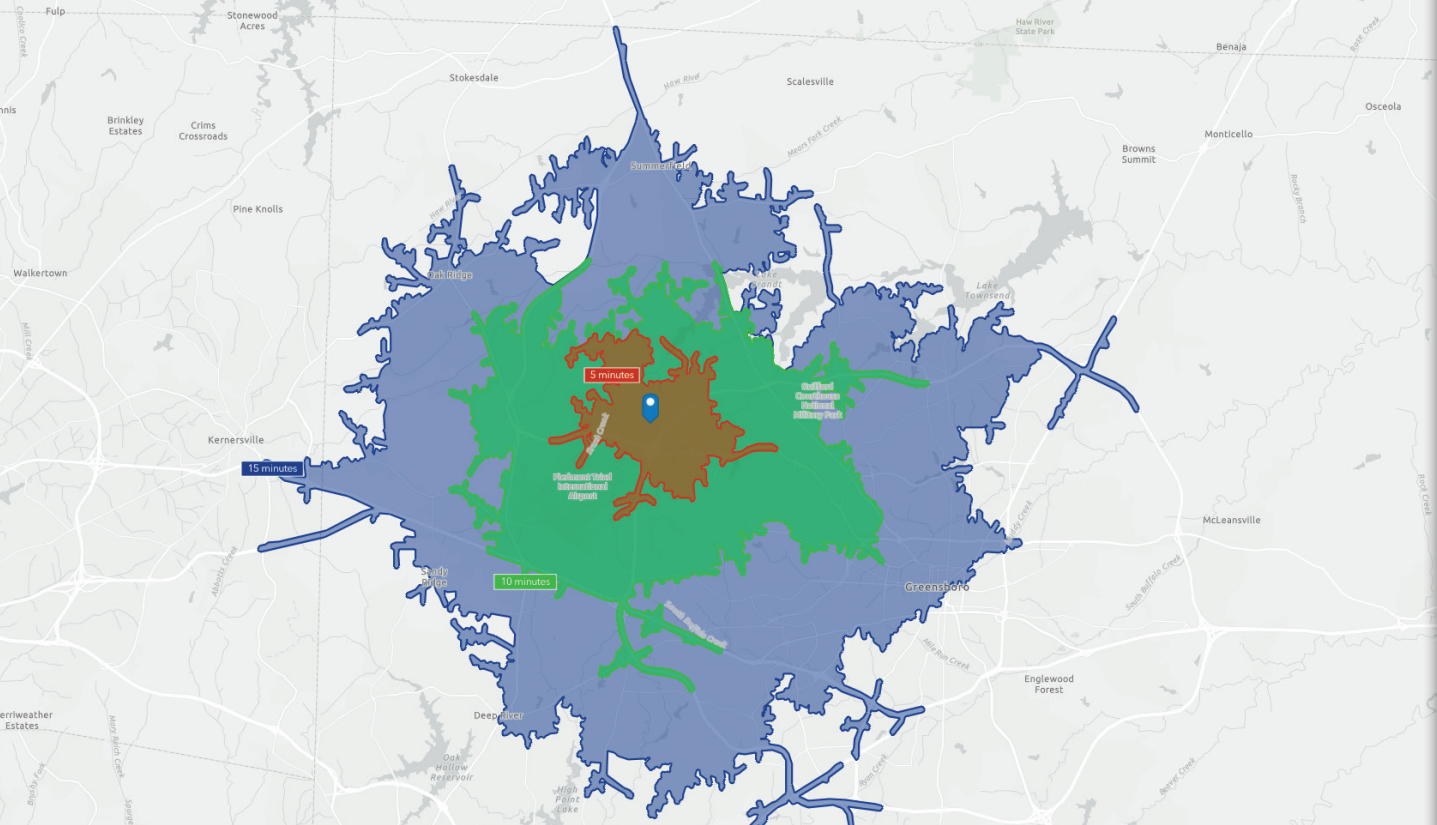

# 5-10-15 Minute Drive Time

**2309 Fleming Rd**