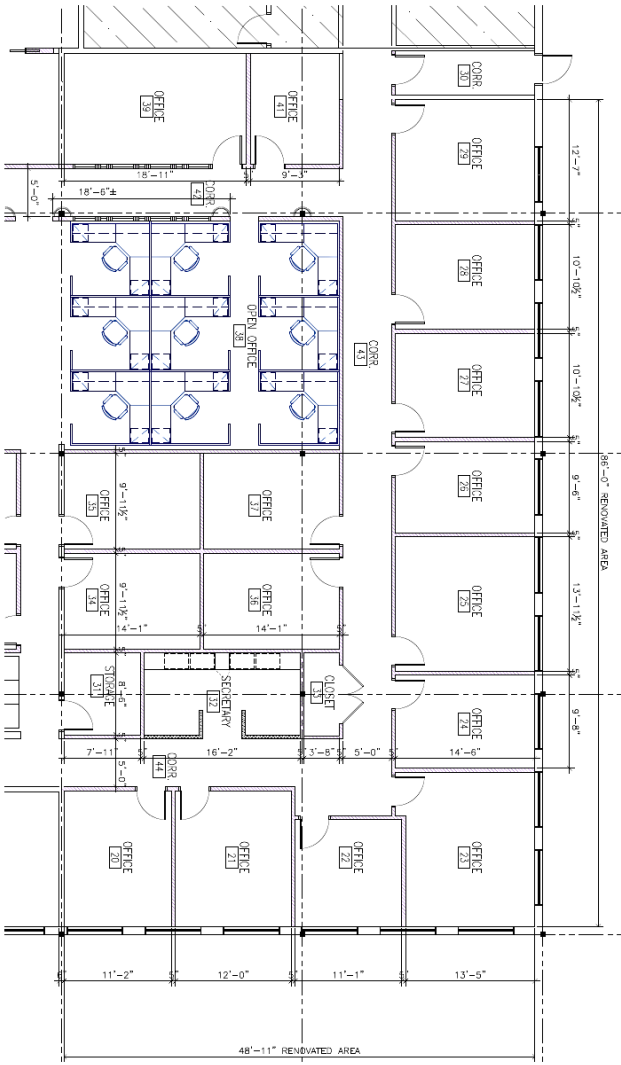

3625 Quakerbridge Road

Hamilton, NJ 08619

For Lease

16,587 SF Office Space | Divisible

6,148 SF | Office Space

2,539 SF | Office Space

For Lease

16,587 SF Office Space | Divisible

3625 Quakerbridge Road

Hamilton, NJ 08619

4,490 SF | Office Space

3,410 SF | Office Space