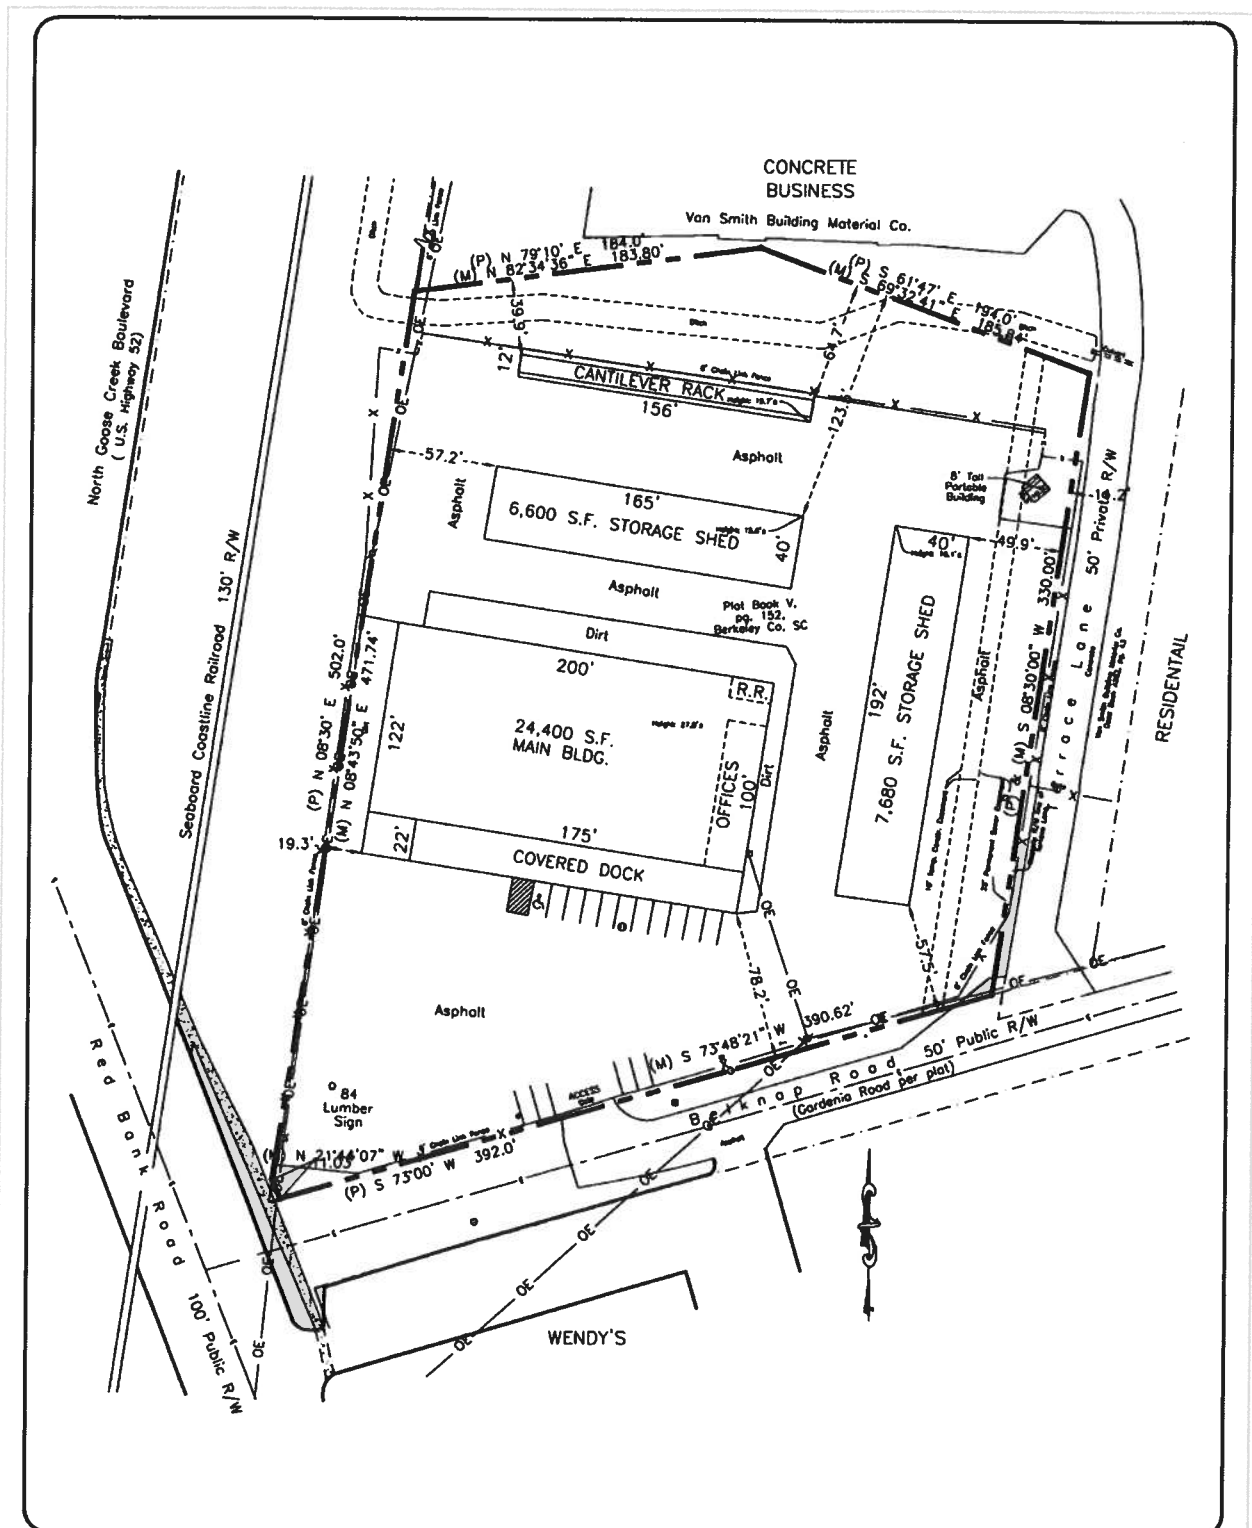

# 1 Belknap Dr

**84 LUMBER**  
 1019 ROUTE 519  
 EIGHTY FOUR, PA 15330  
 (724) 228-3636

**REAL ESTATE CATALOG**  
 SITE PLAN

1 BELKNAP DR  
**GOOSE CREEK**  
 BERKELEY COUNTY, SC

STORE NO.	2402	SITE INFORMATION
TOTAL ACRES:	3.64	SCALE: 1"=80'
DEVELOPED:	3.64	DRAWN BY: ME
EXCESS ACRES:	0.00	DATE: 10/30/08