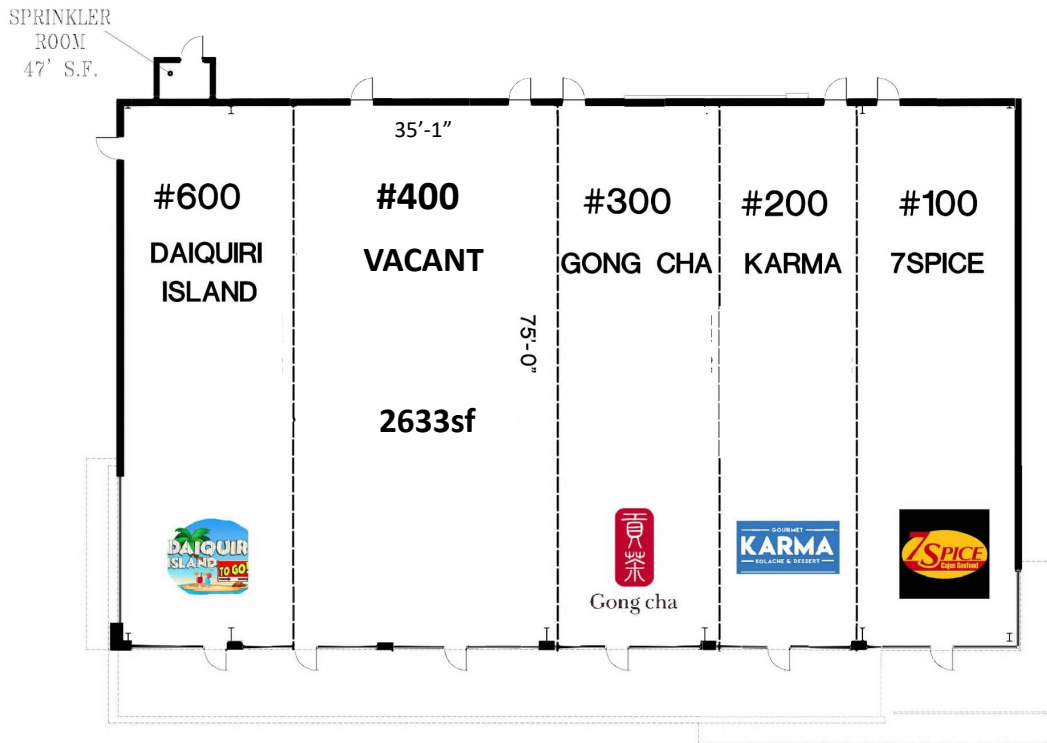

**THE MARKET PLACE @ 249
BUILDING-A
12647 TOMBALL PKWY, HOUSTON TX 77086**

**BUILDING_A= 9,297 SF
TOTAL AVAILABLE = 2,633 SF**

Tenant List:

SUITE	NAME
#100	7 SPICE
#200	KARMA KOLACHE
#300	GONGCHA
#400	VACANT
#600	DAIQUIRI ISLAND