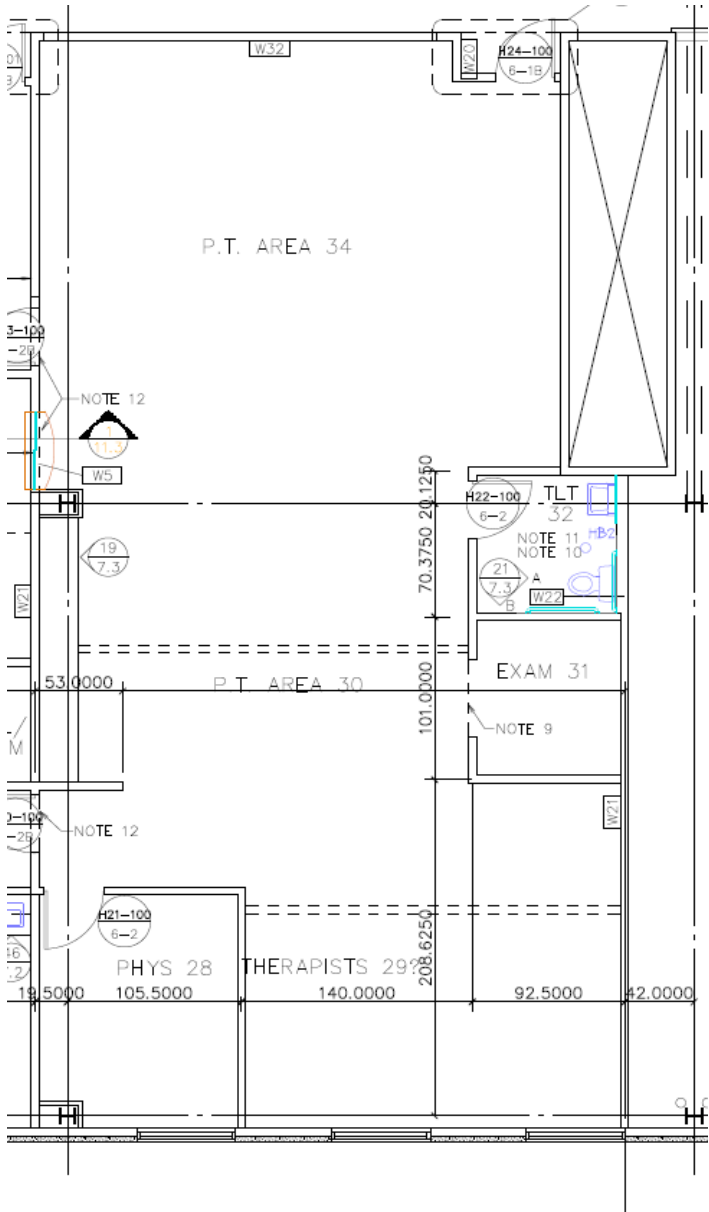

**301** Seton Parkway  
Round Rock, Texas

# Suite Plan

**Third Floor**

*Suite 304 - 1,769 RSF*

For Leasing Information Contact: **Jinny Saad**  
 Leasing Manager  
 512.454.3646  
 jinny.saad@lillibridge.com

FOR MORE INFORMATION VISIT **LILLIBRIDGE.COM**