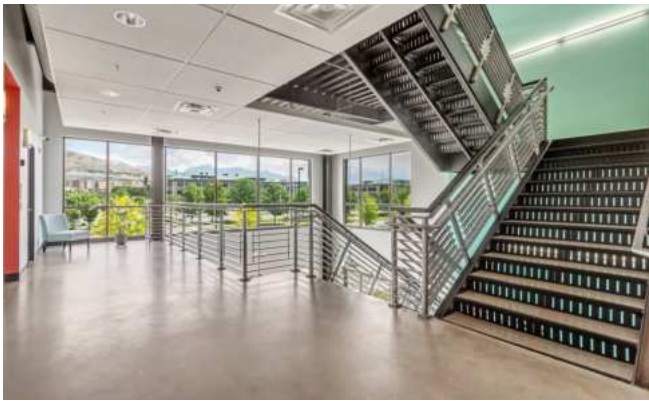

SUITE 101 - 8,150 RSF
SUITE 102 - 5,913 RSF
SUITE 301 - 13,352 RSF

NEGOTIABLE TERM

FURNITURE AVAILABLE

AMPLE PARKING

**LOCATED IN THE HEART
OF SILICON SLOPES**

PHOTOS

AREA MAP

BRYCEN WOODLEY
 BRYCEN@WOODLEY.CO
 503-709-9079