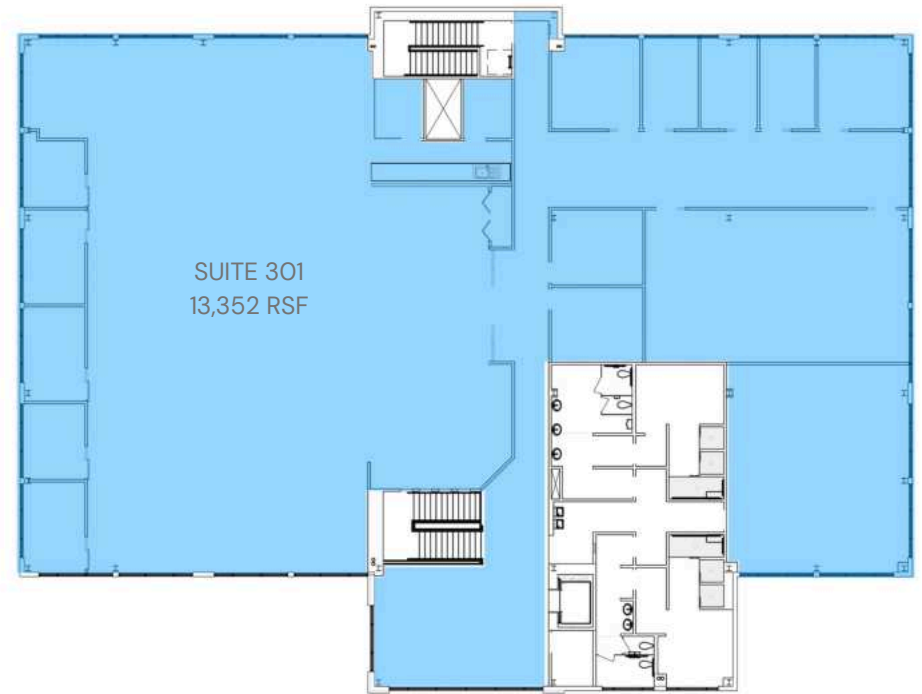

PROPERTY HIGHLIGHTS

$ LEASE RATE:
$27.00 / RSF, FULL SERVICE

AVAILABILITY:

SUITE 101 - 8,150 RSF
SUITE 102 - 5,913 RSF
SUITE 301 - 13,352 RSF

NEGOTIABLE TERM

FURNITURE AVAILABLE

AMPLE PARKING

**LOCATED IN THE HEART
OF SILICON SLOPES**