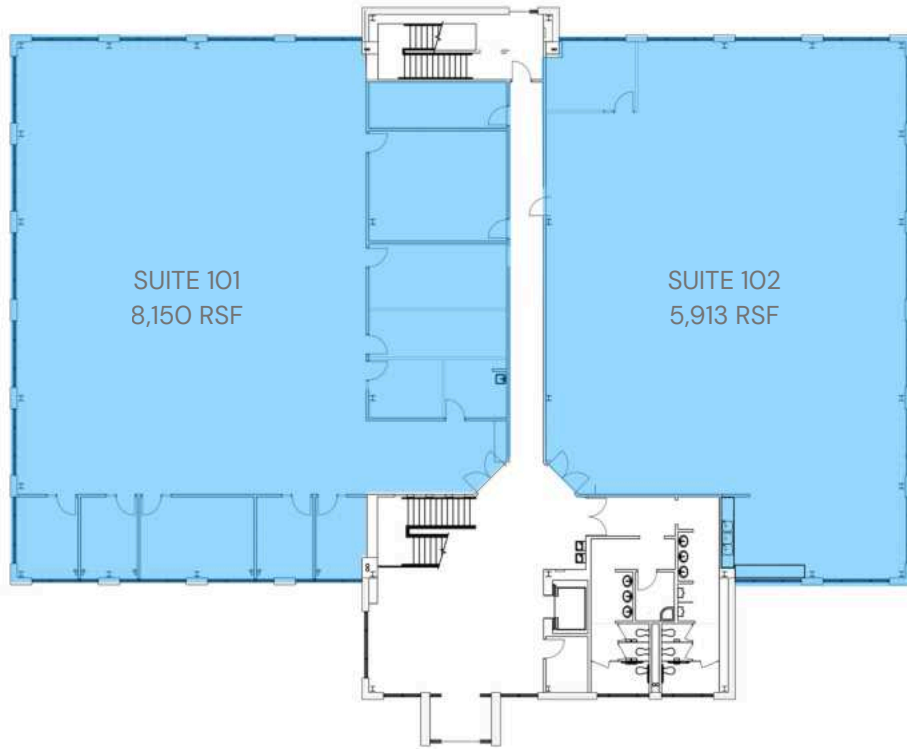

PROPERTY HIGHLIGHTS

$ LEASE RATE:
$27.00 / RSF, FULL SERVICE

AVAILABILITY:

SUITE 101 - 8,150 RSF
SUITE 102 - 5,913 RSF
SUITE 301 - 13,352 RSF

NEGOTIABLE TERM

FURNITURE AVAILABLE

AMPLE PARKING

**LOCATED IN THE HEART
OF SILICON SLOPES**