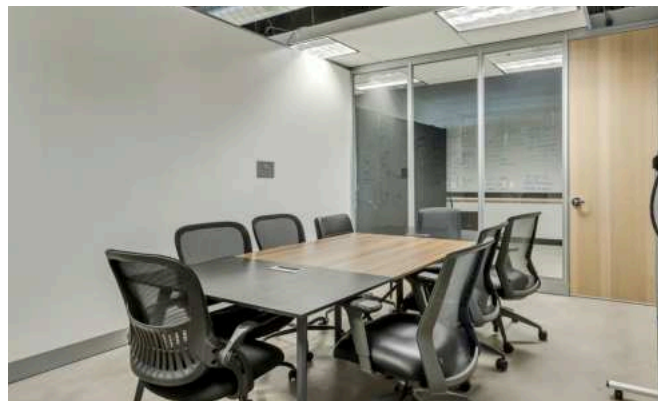

SUITE 101 - 8,150 RSF
SUITE 102 - 5,913 RSF
SUITE 301 - 13,352 RSF

NEGOTIABLE TERM

FURNITURE AVAILABLE

AMPLE PARKING

**LOCATED IN THE HEART
OF SILICON SLOPES**

PHOTOS

AREA MAP

BRYCEN WOODLEY
 BRYCEN@WOODLEY.CO
 503-709-9079