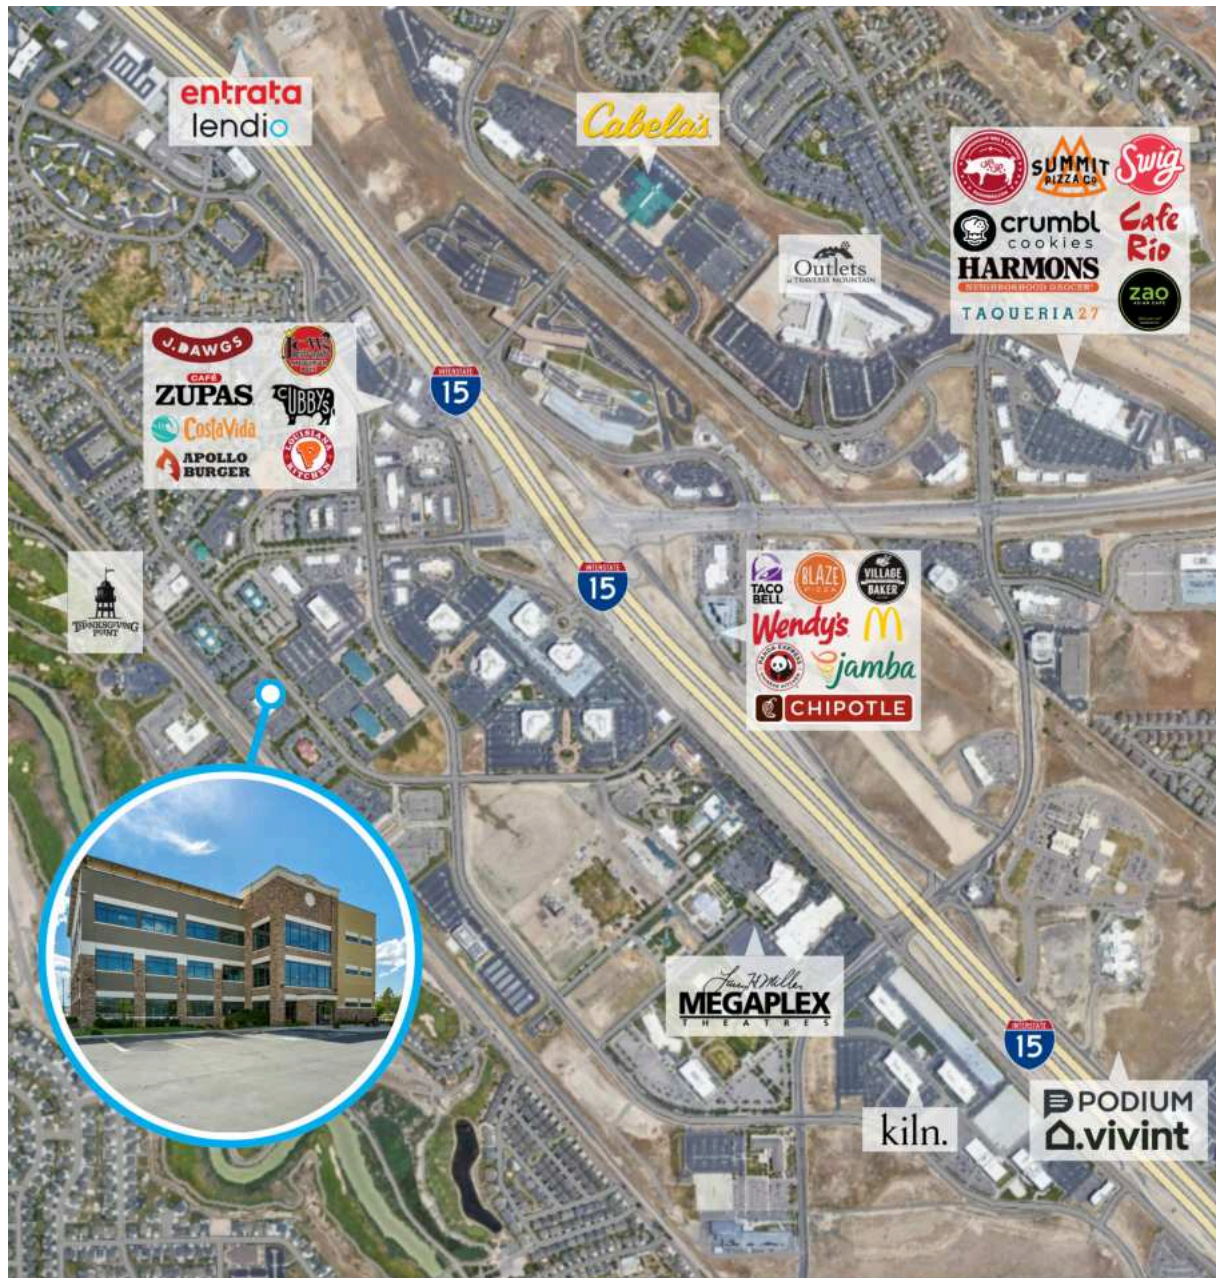

SUITE 101 - 8,150 RSF
SUITE 102 - 5,913 RSF
SUITE 301 - 13,352 RSF

NEGOTIABLE TERM

FURNITURE AVAILABLE

AMPLE PARKING

**LOCATED IN THE HEART
OF SILICON SLOPES**

PHOTOS

AREA MAP

BRYCEN WOODLEY
 BRYCEN@WOODLEY.CO
 503-709-9079